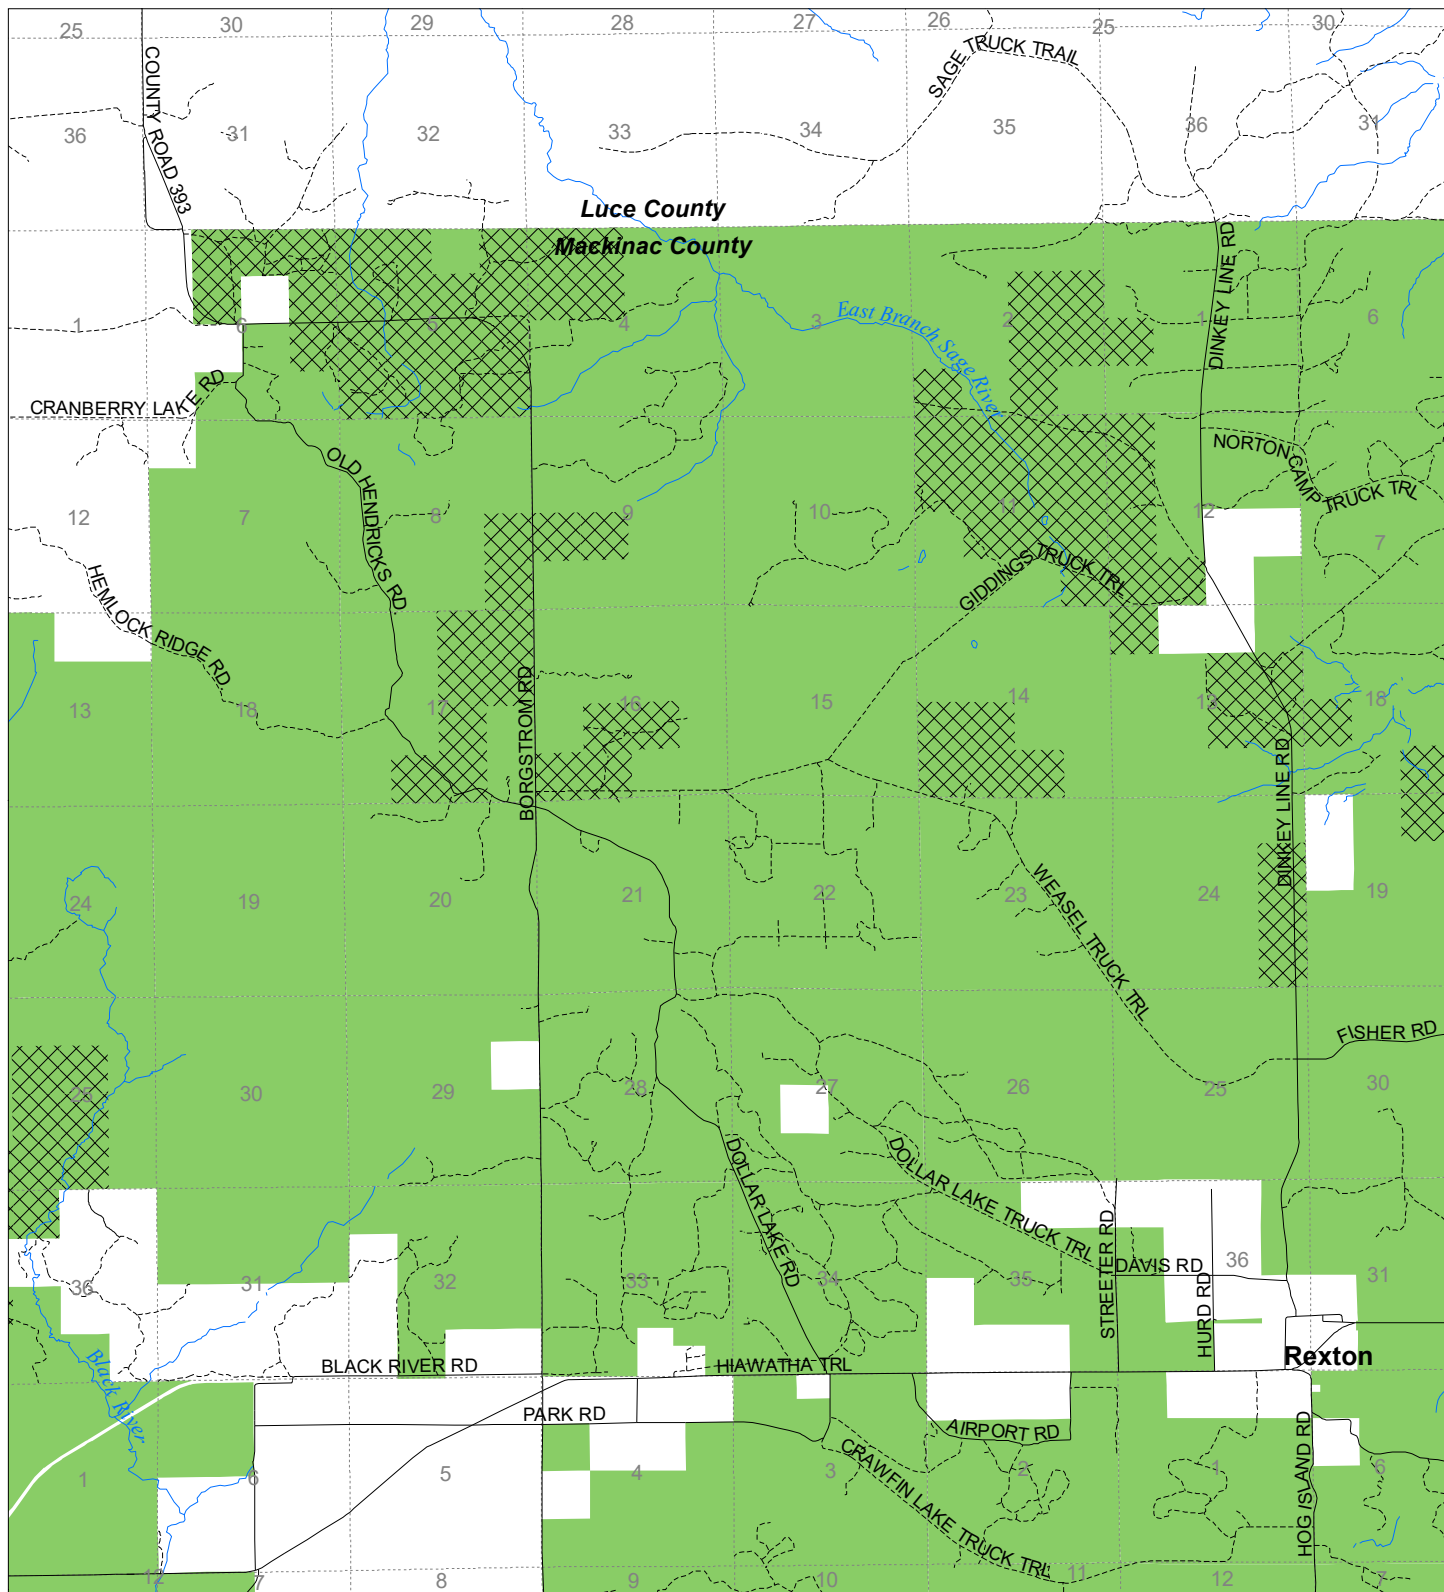

Fuelwood Collection
Mackinac County
T44N,R08W

- State land open to fuelwood collection
- State land closed to fuelwood collection

Effective: April 1, 2020