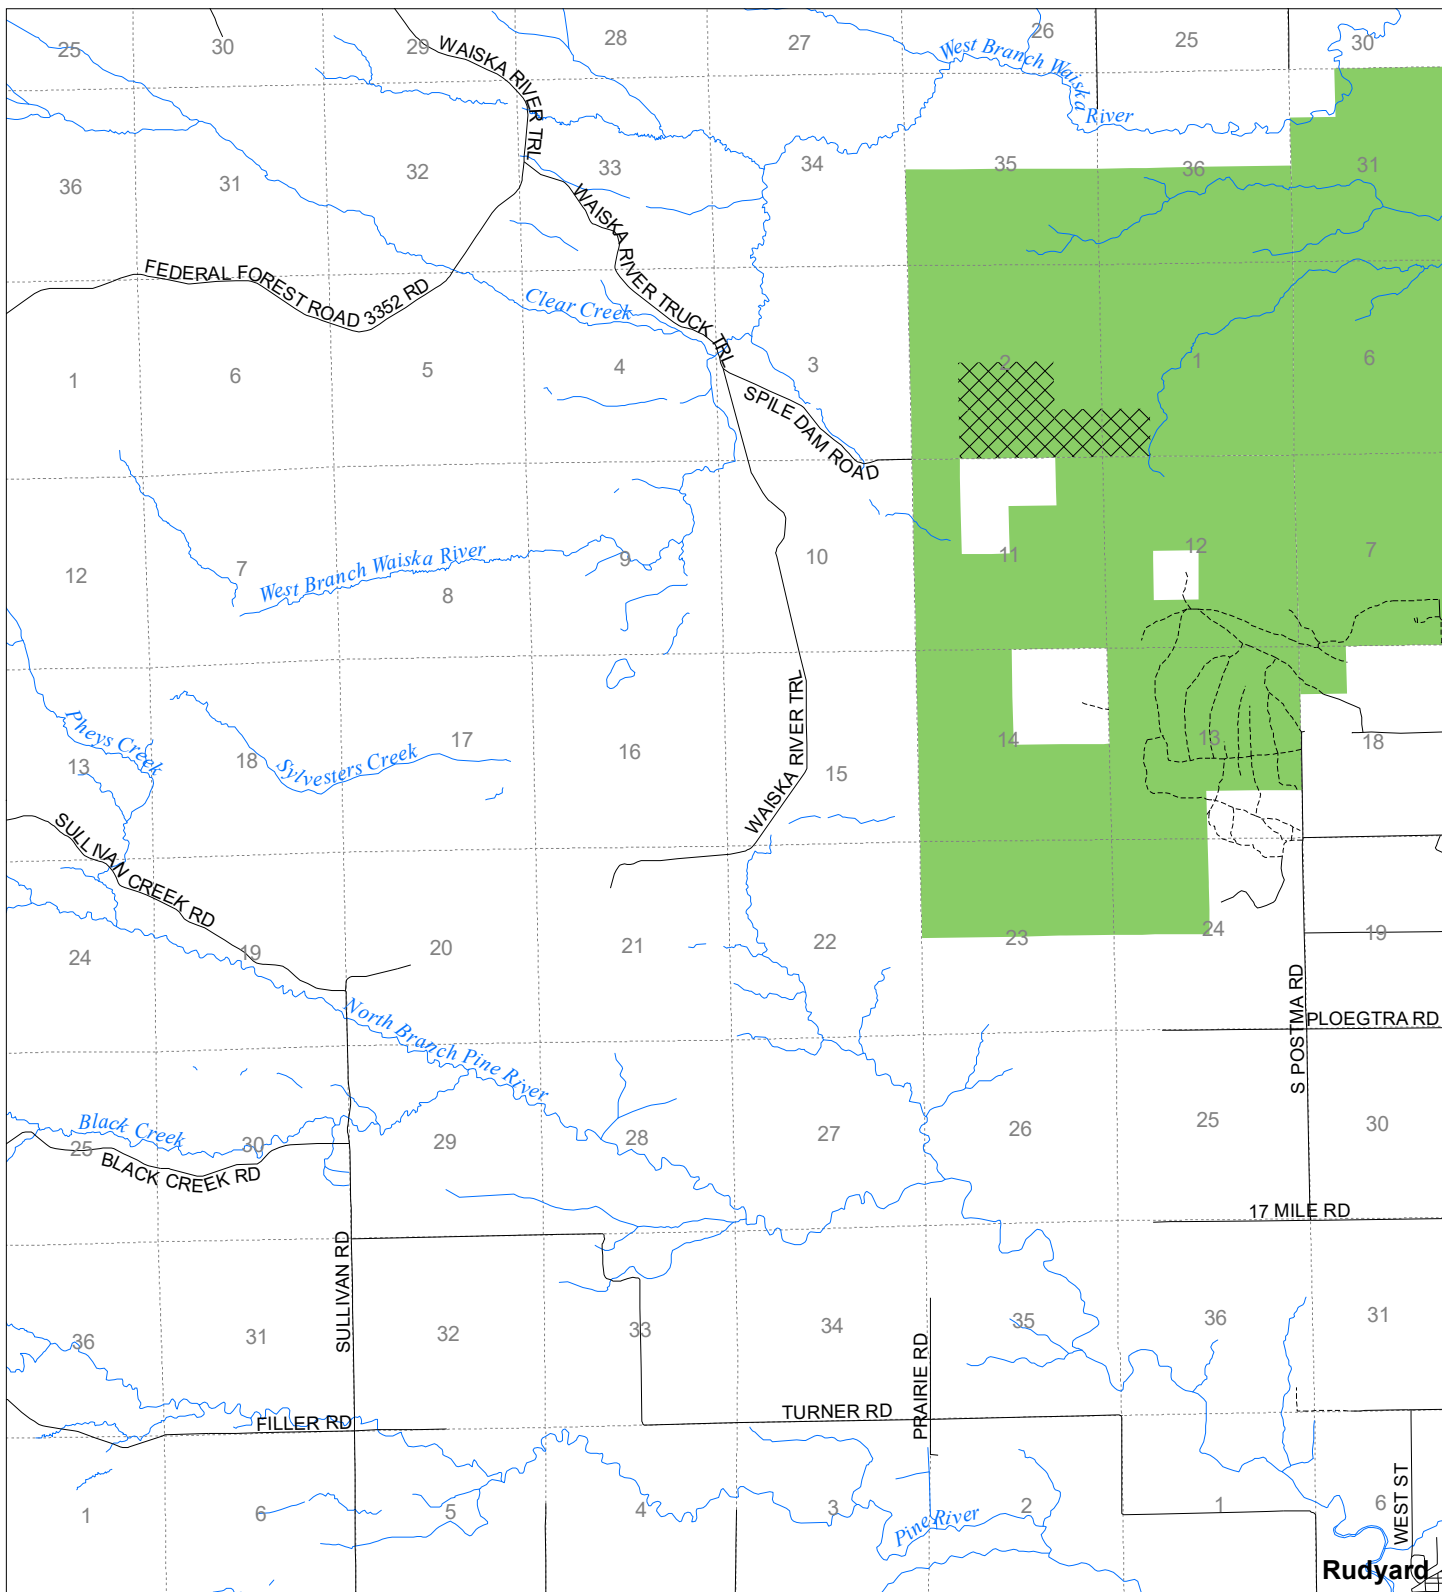

Fuelwood Collection Chippewa County T45N,R03W

- State land open to fuelwood collection
- State land closed to fuelwood collection

Effective: April 1, 2020