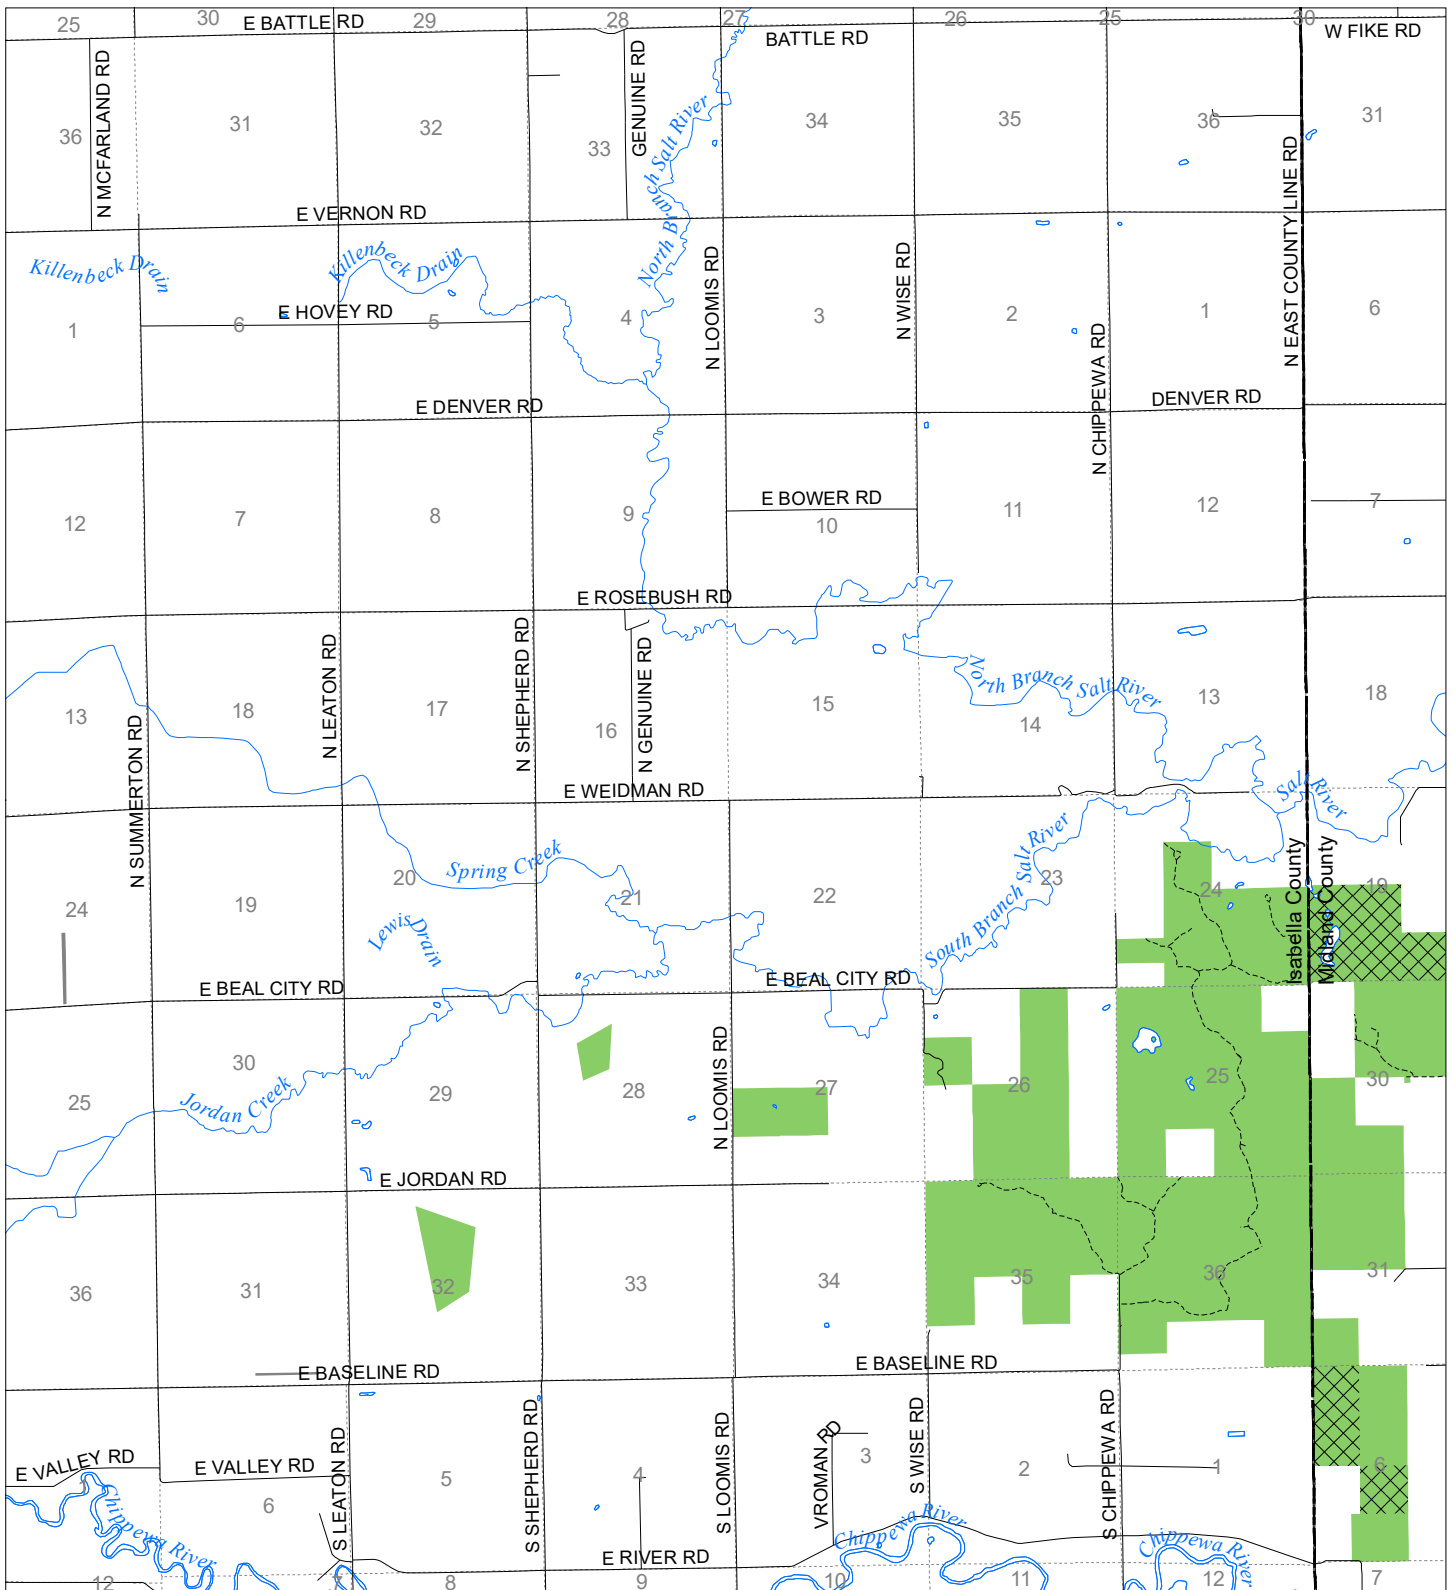

# Fuelwood Collection Isabella County T15N,R03W

State land open to fuelwood collection  
 State land closed to fuelwood collection  
 Effective: March 1, 2021

N  
 Miles  
 0 0.5 1

02/02/2021