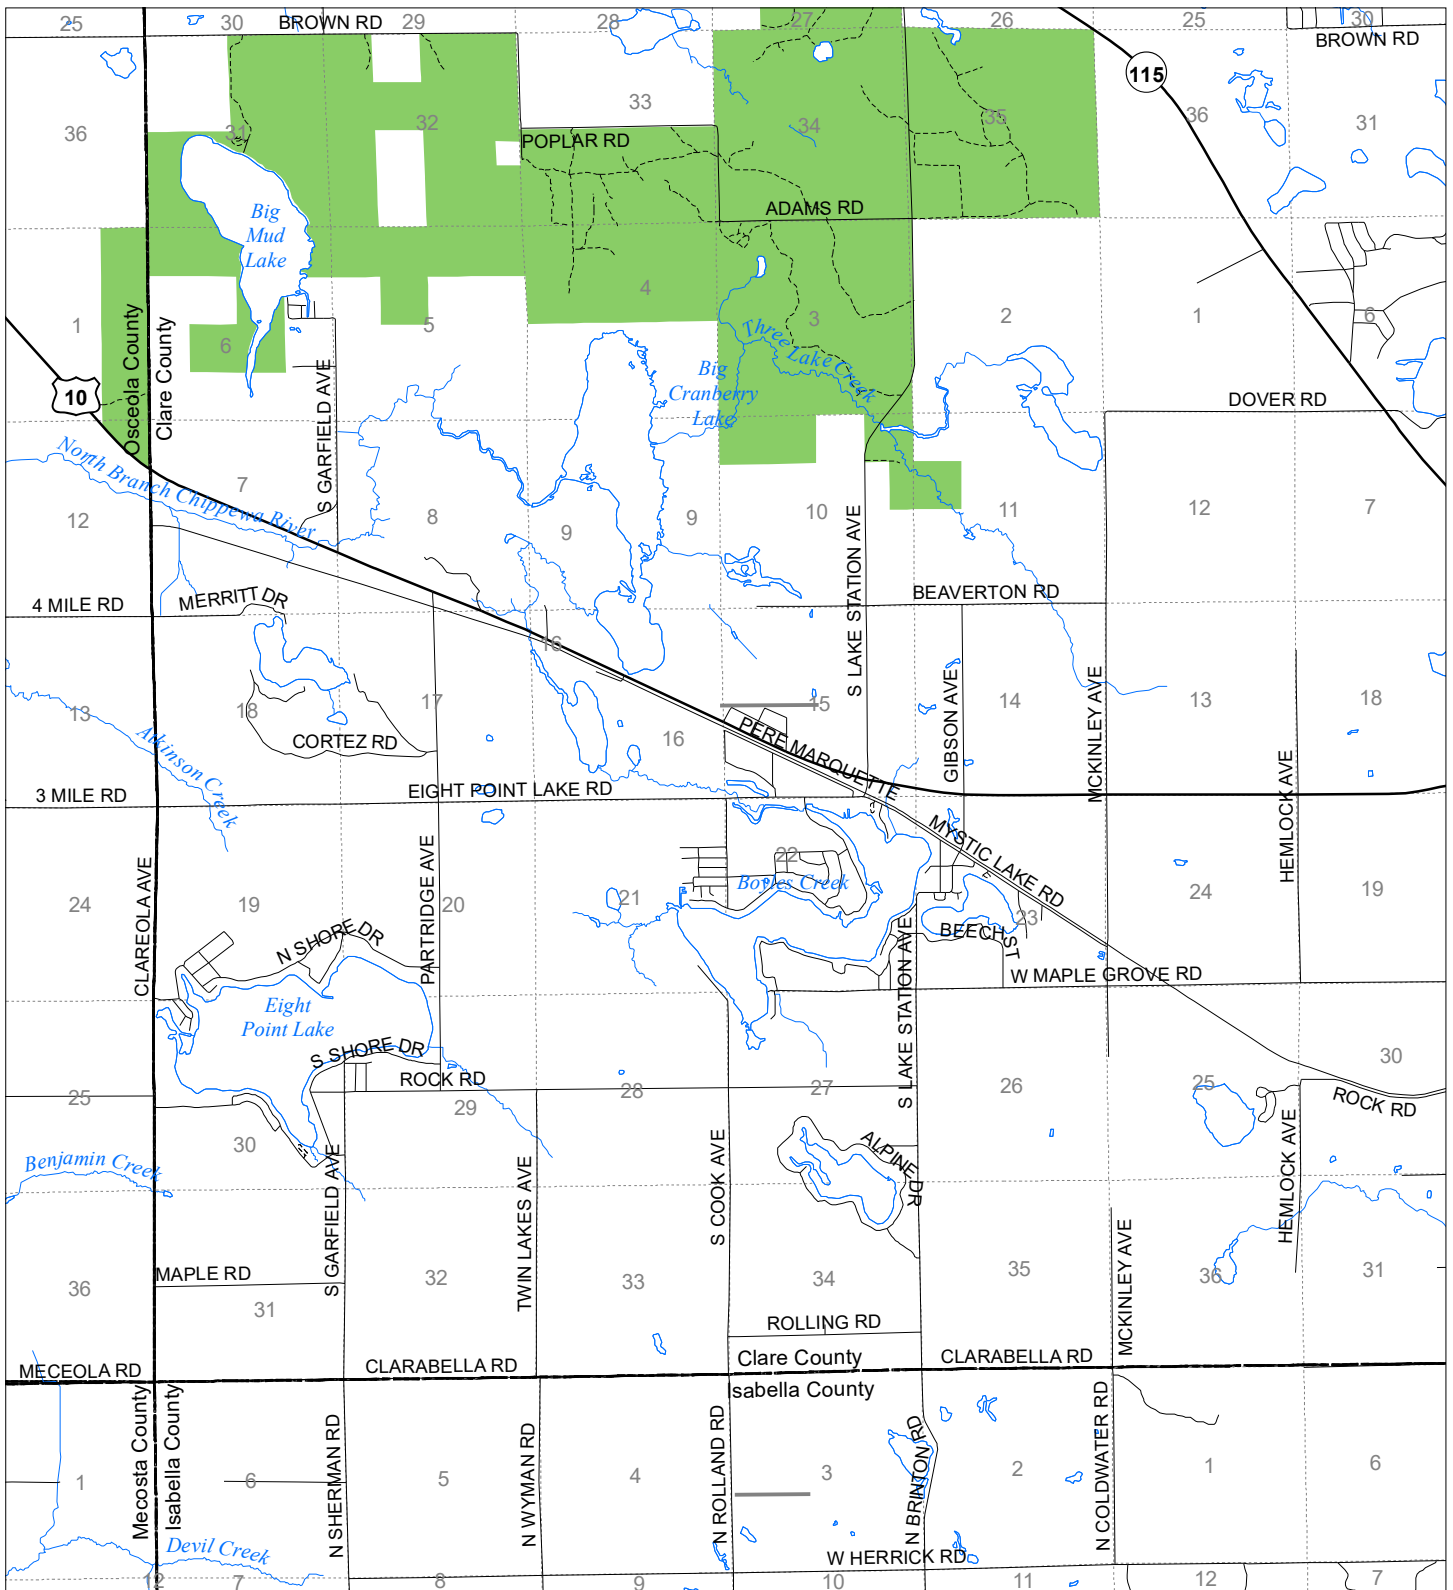

Fuelwood Collection Clare County T17N,R06W

State land open to fuelwood collection
 State land closed to fuelwood collection
 Effective: March 1, 2021

N
 Miles
 0 0.5 1

02/02/2021