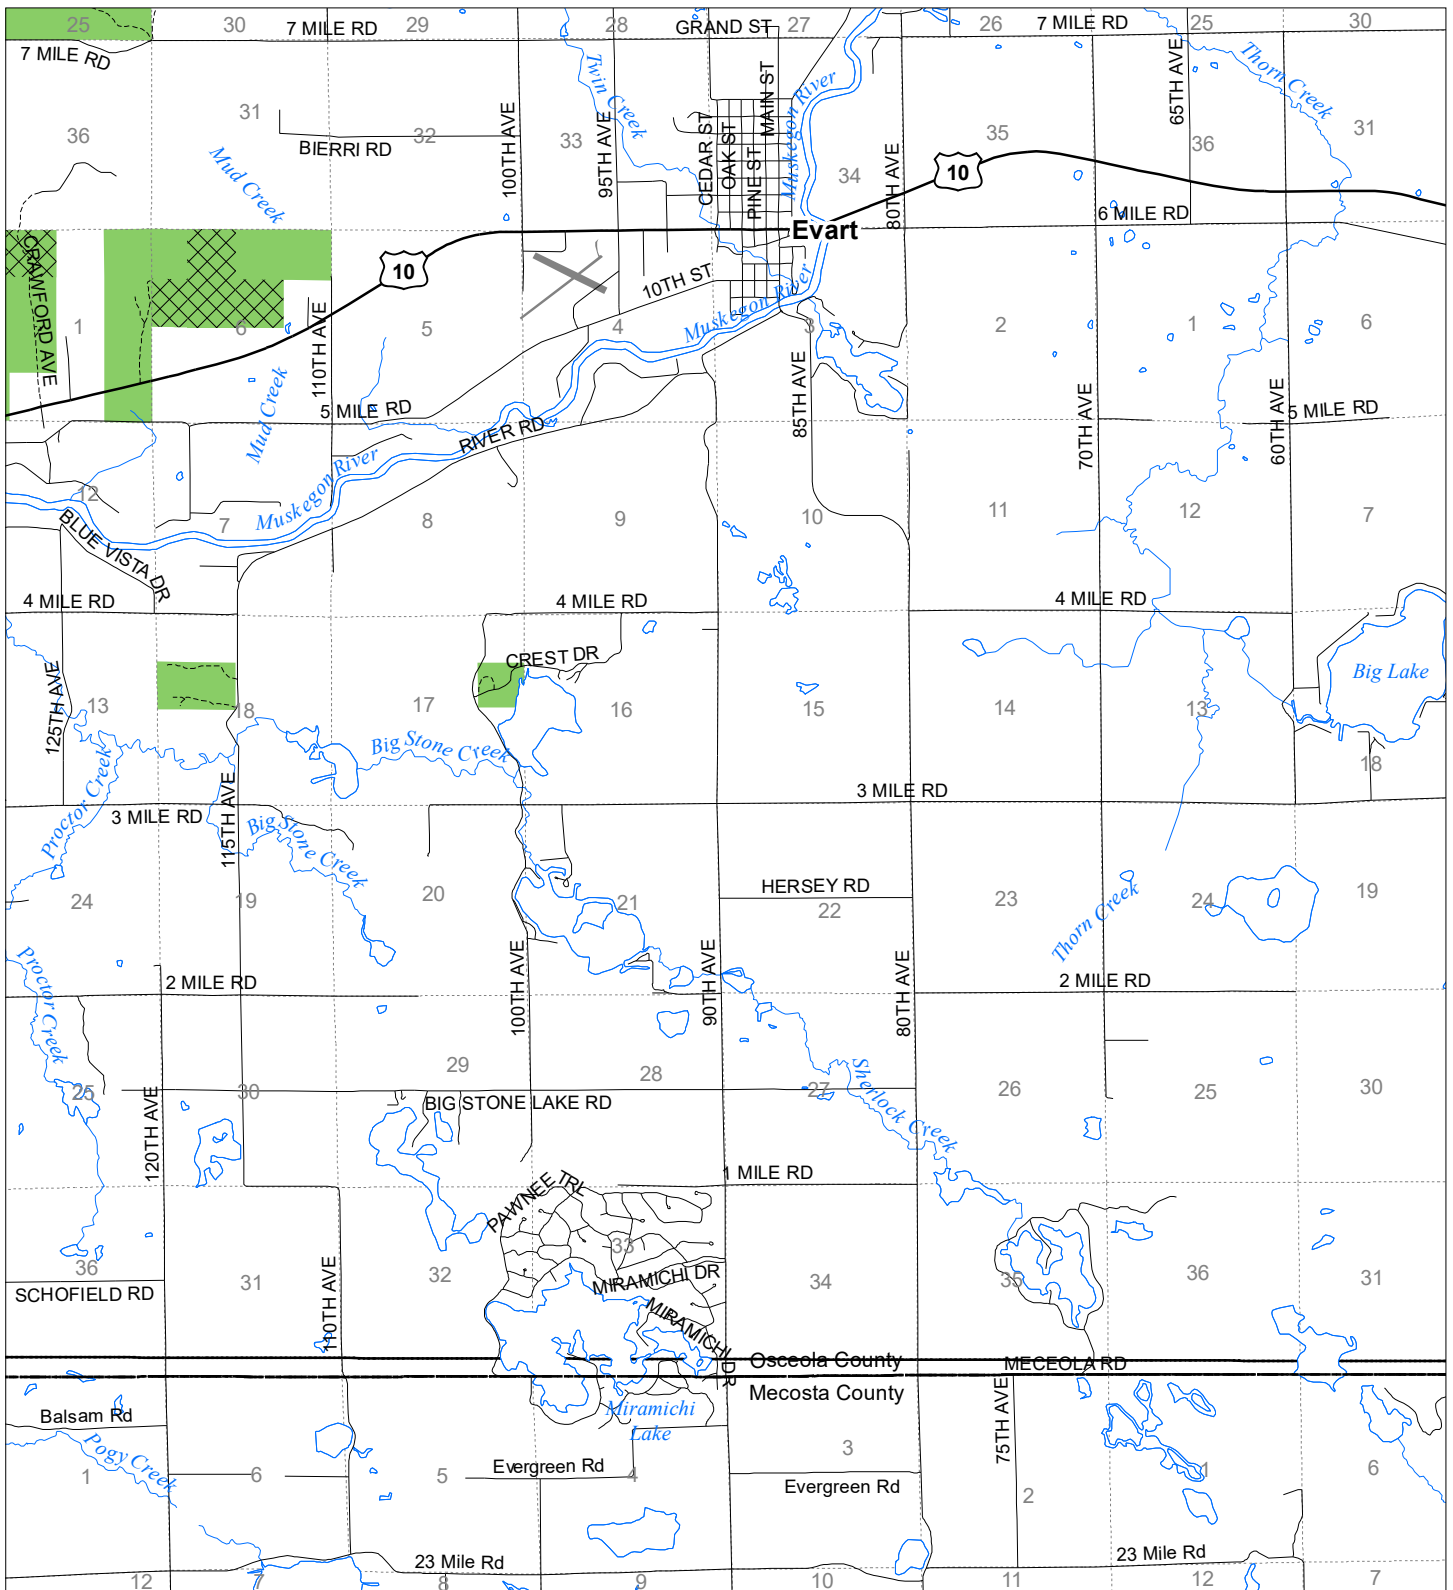

# Fuelwood Collection Osceola County T17N,R08W

- State land open to fuelwood collection
- State land closed to fuelwood collection

Effective: March 1, 2021

N  
Miles  
0 0.5 1

02/02/2021