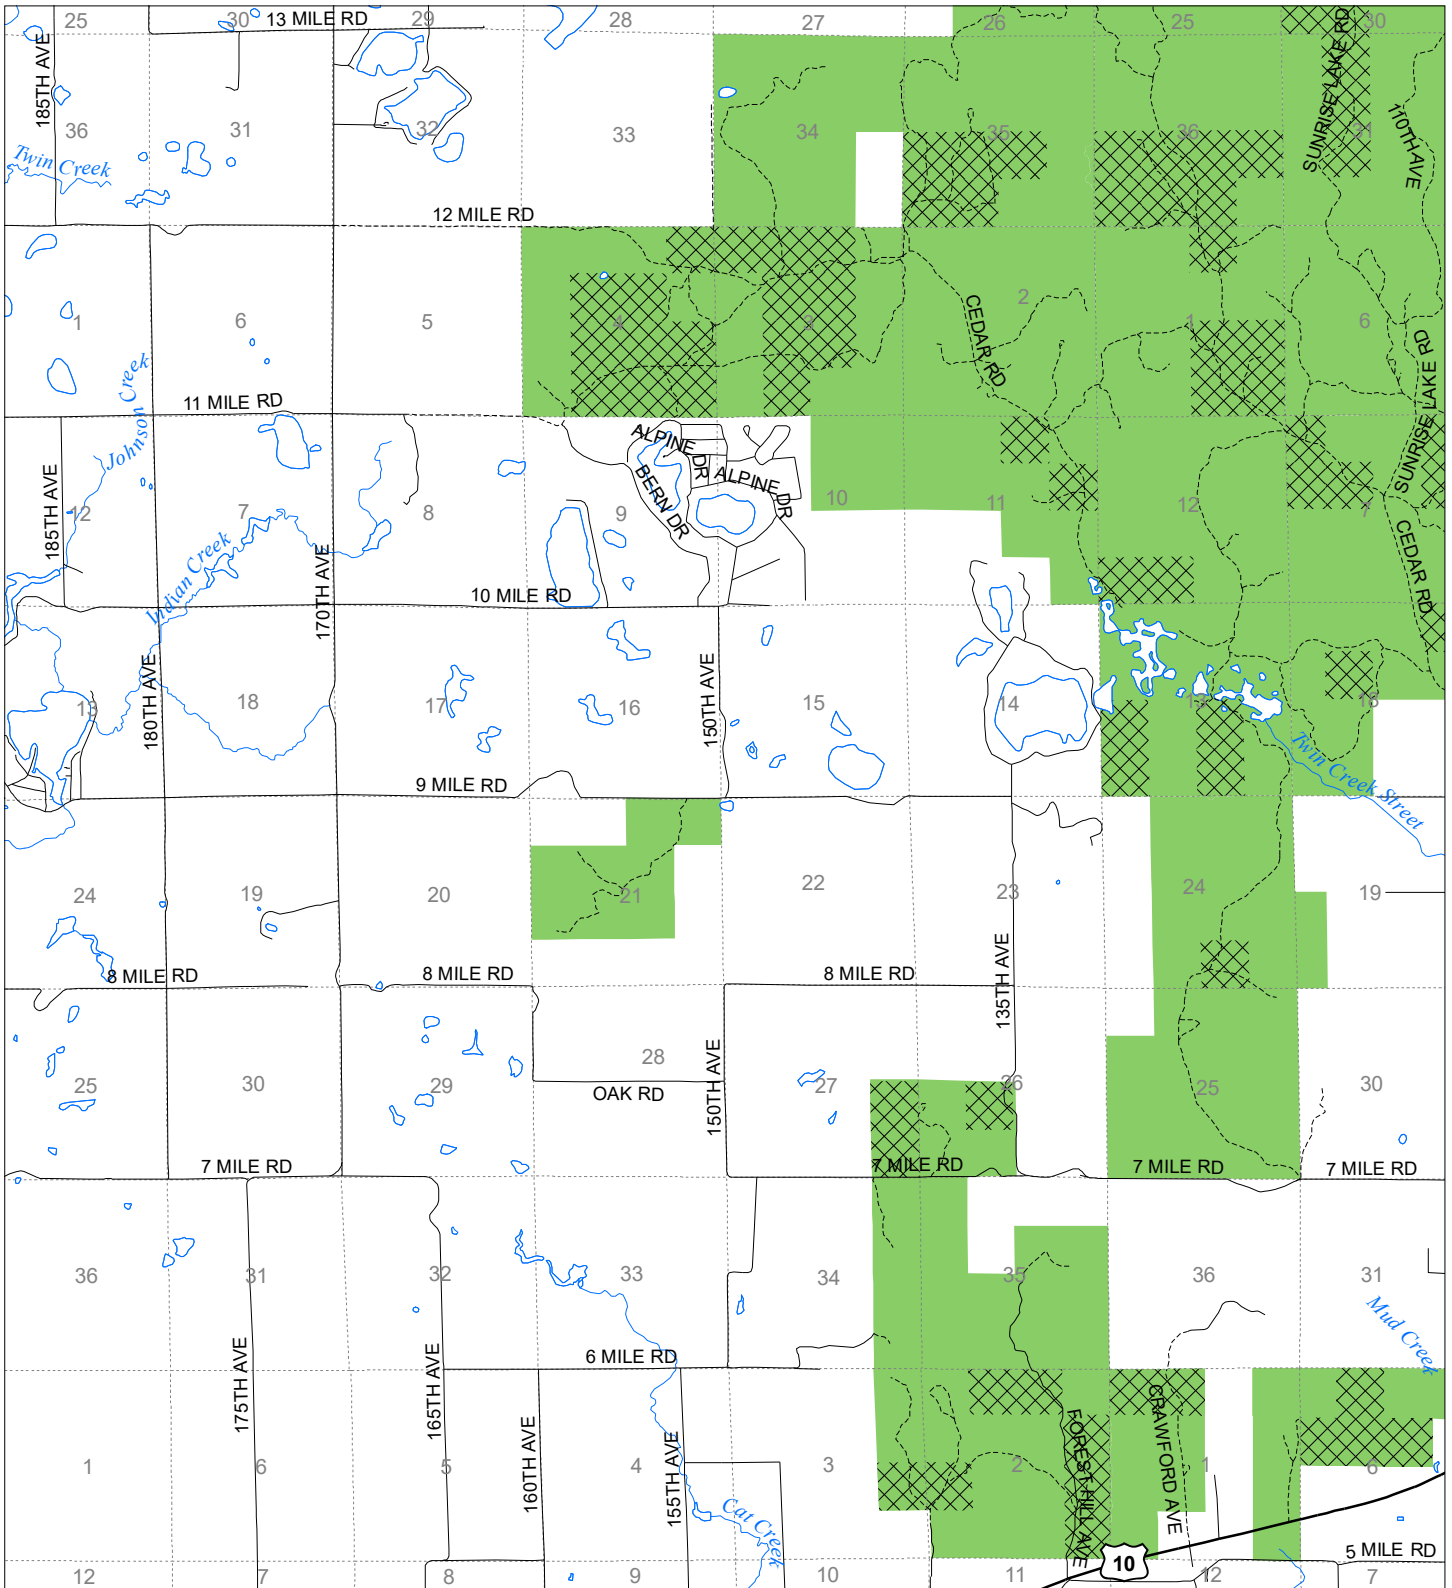

Fuelwood Collection Osceola County T18N,R09W

- State land open to fuelwood collection
- State land closed to fuelwood collection

Effective: March 1, 2021

N
Miles
0 0.5 1

02/02/2021