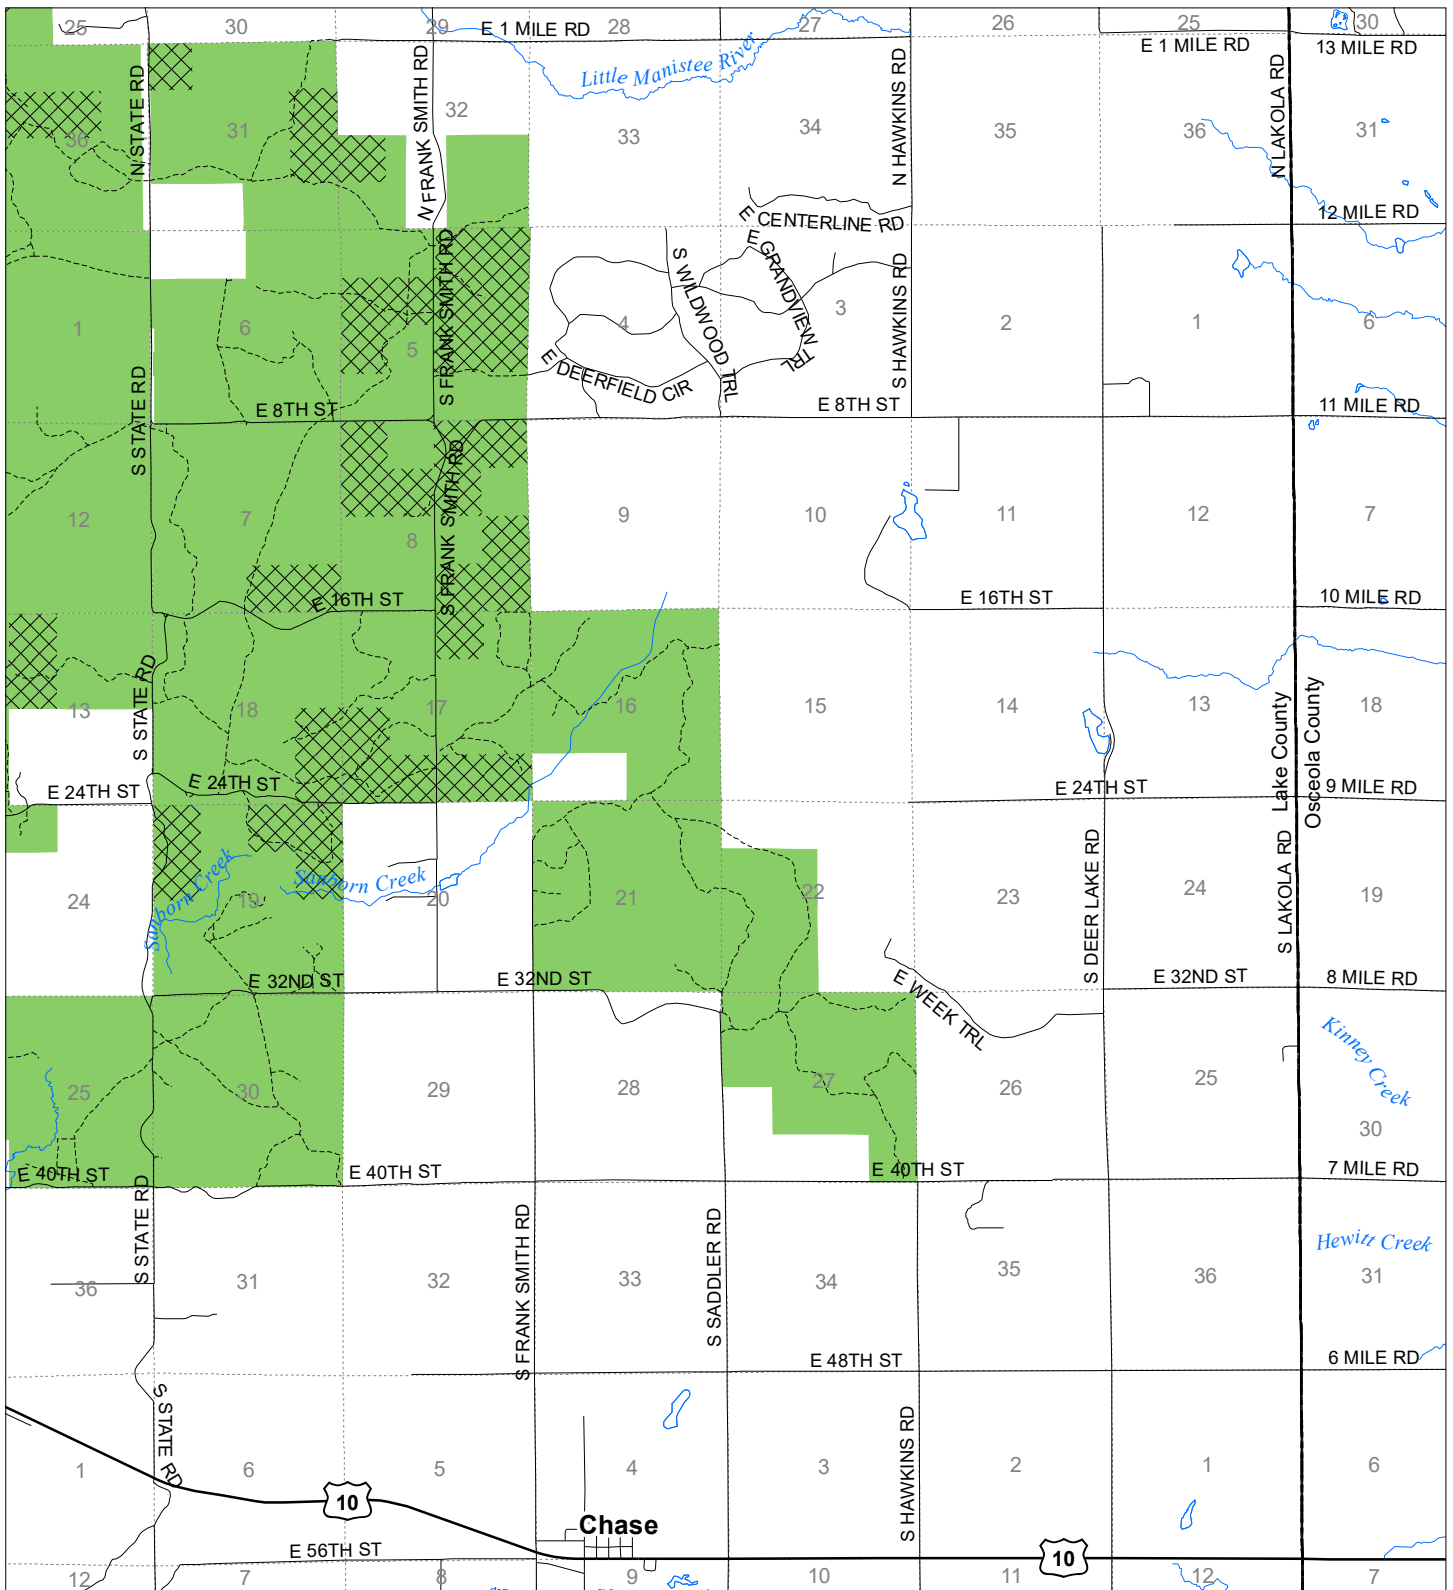

# Fuelwood Collection Lake County T18N,R11W

State land open to fuelwood collection  
 State land closed to fuelwood collection  
 Effective: March 1, 2021

N  
 Miles  
 0 0.5 1  
 02/02/2021