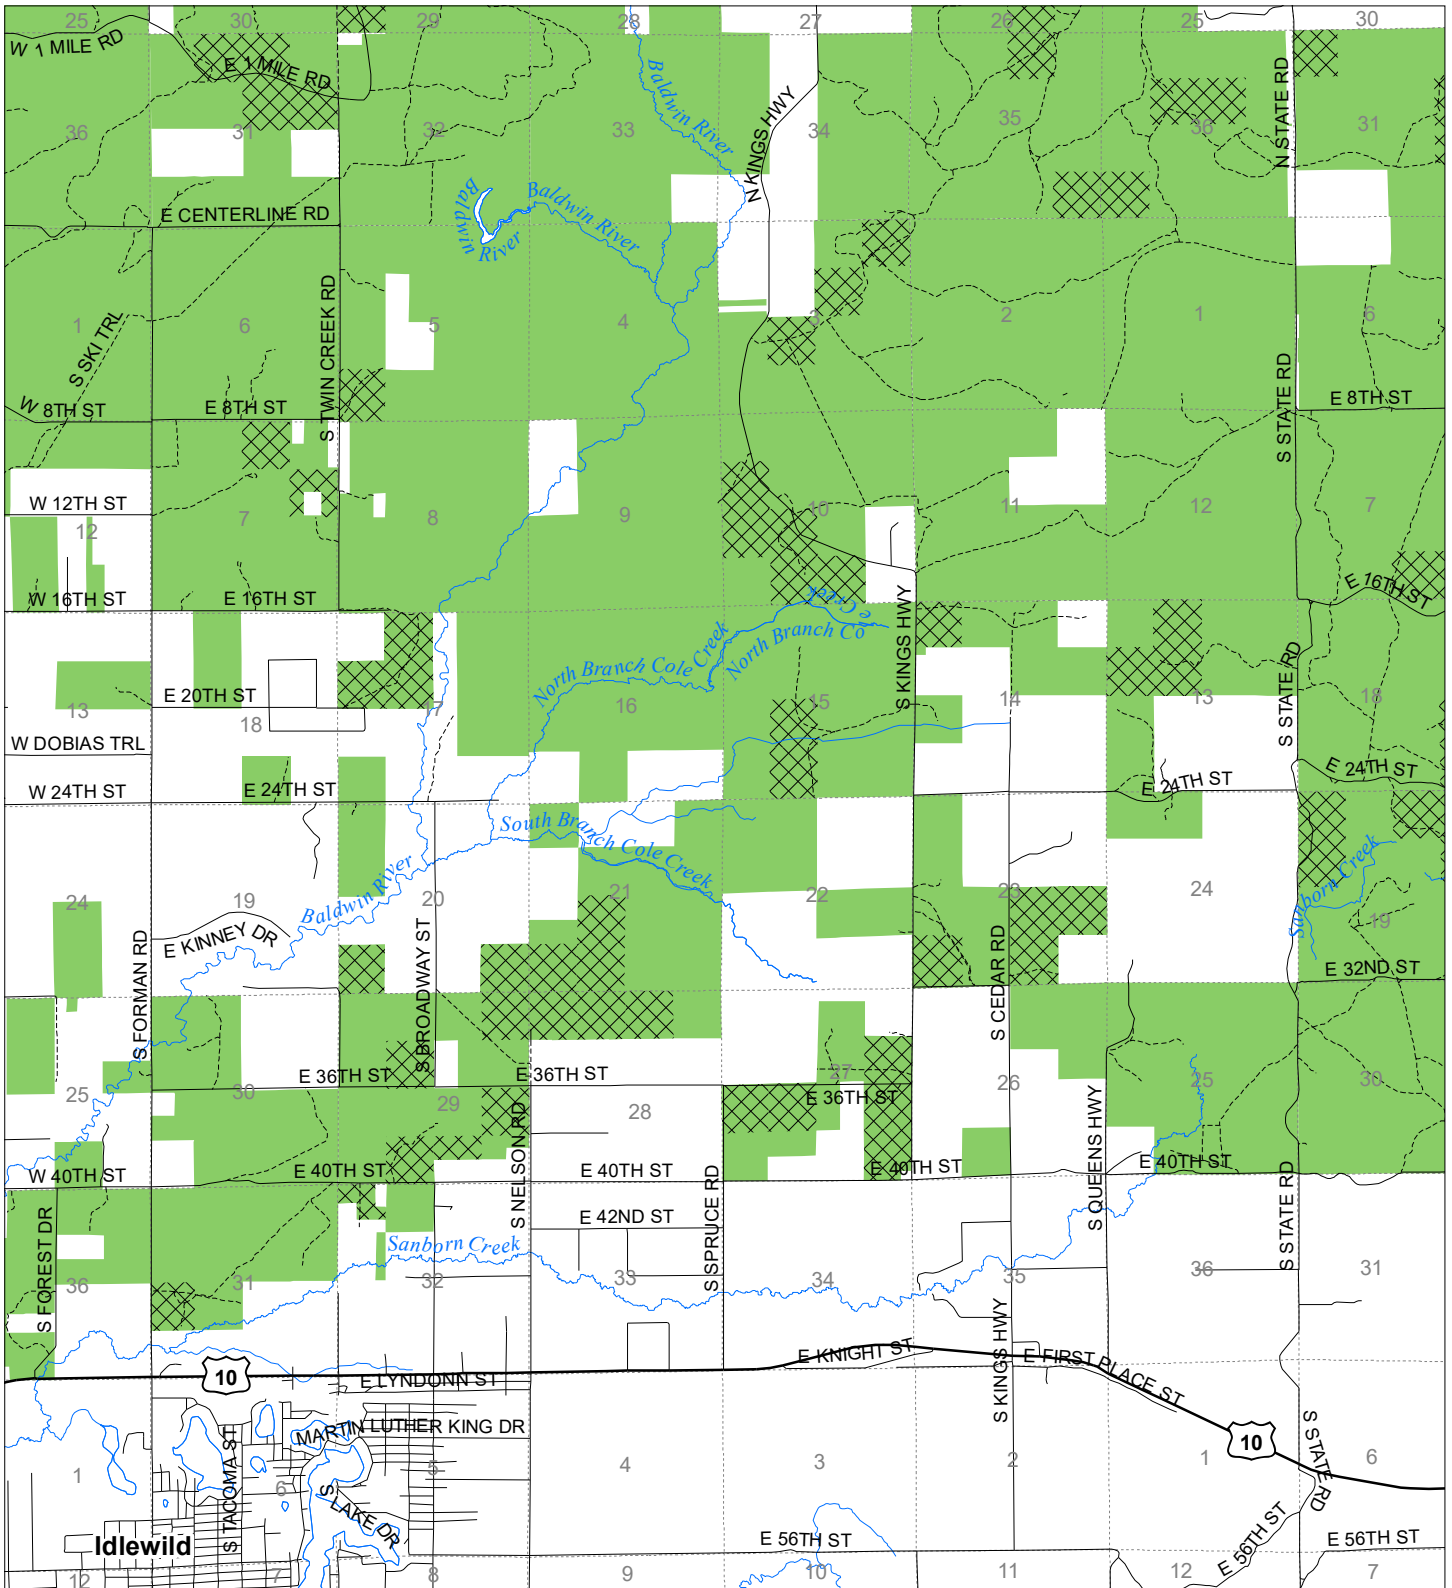

# Fuelwood Collection Lake County T18N,R12W

- State land open to fuelwood collection
- State land closed to fuelwood collection

Effective: March 1, 2021

N  
Miles  
0 0.5 1

02/02/2021