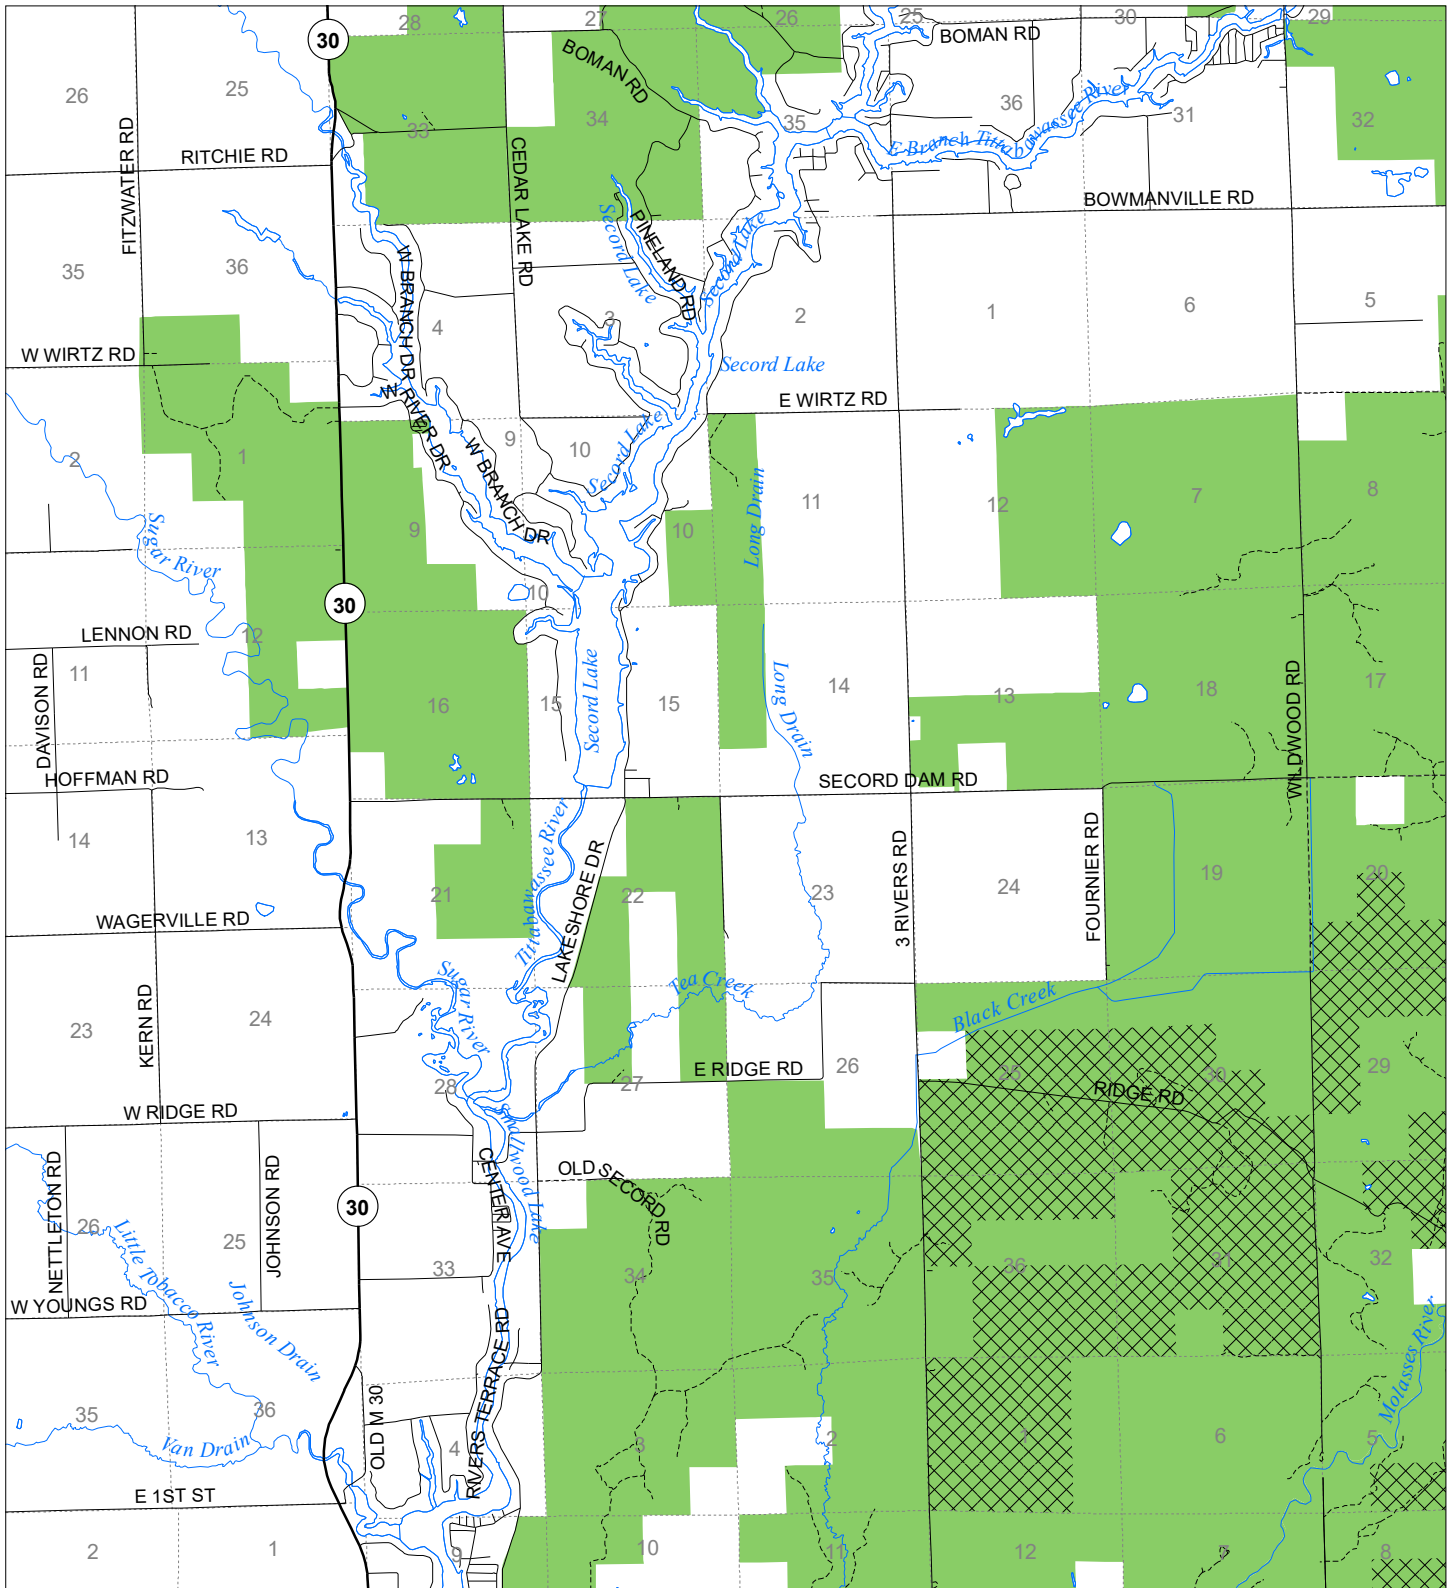

Fuelwood Collection
 Gladwin County
T19N,R01E

State land open to fuelwood collection
 State land closed to fuelwood collection
 Effective: March 1, 2021

N
 Miles
 0 0.5 1
 02/02/2021