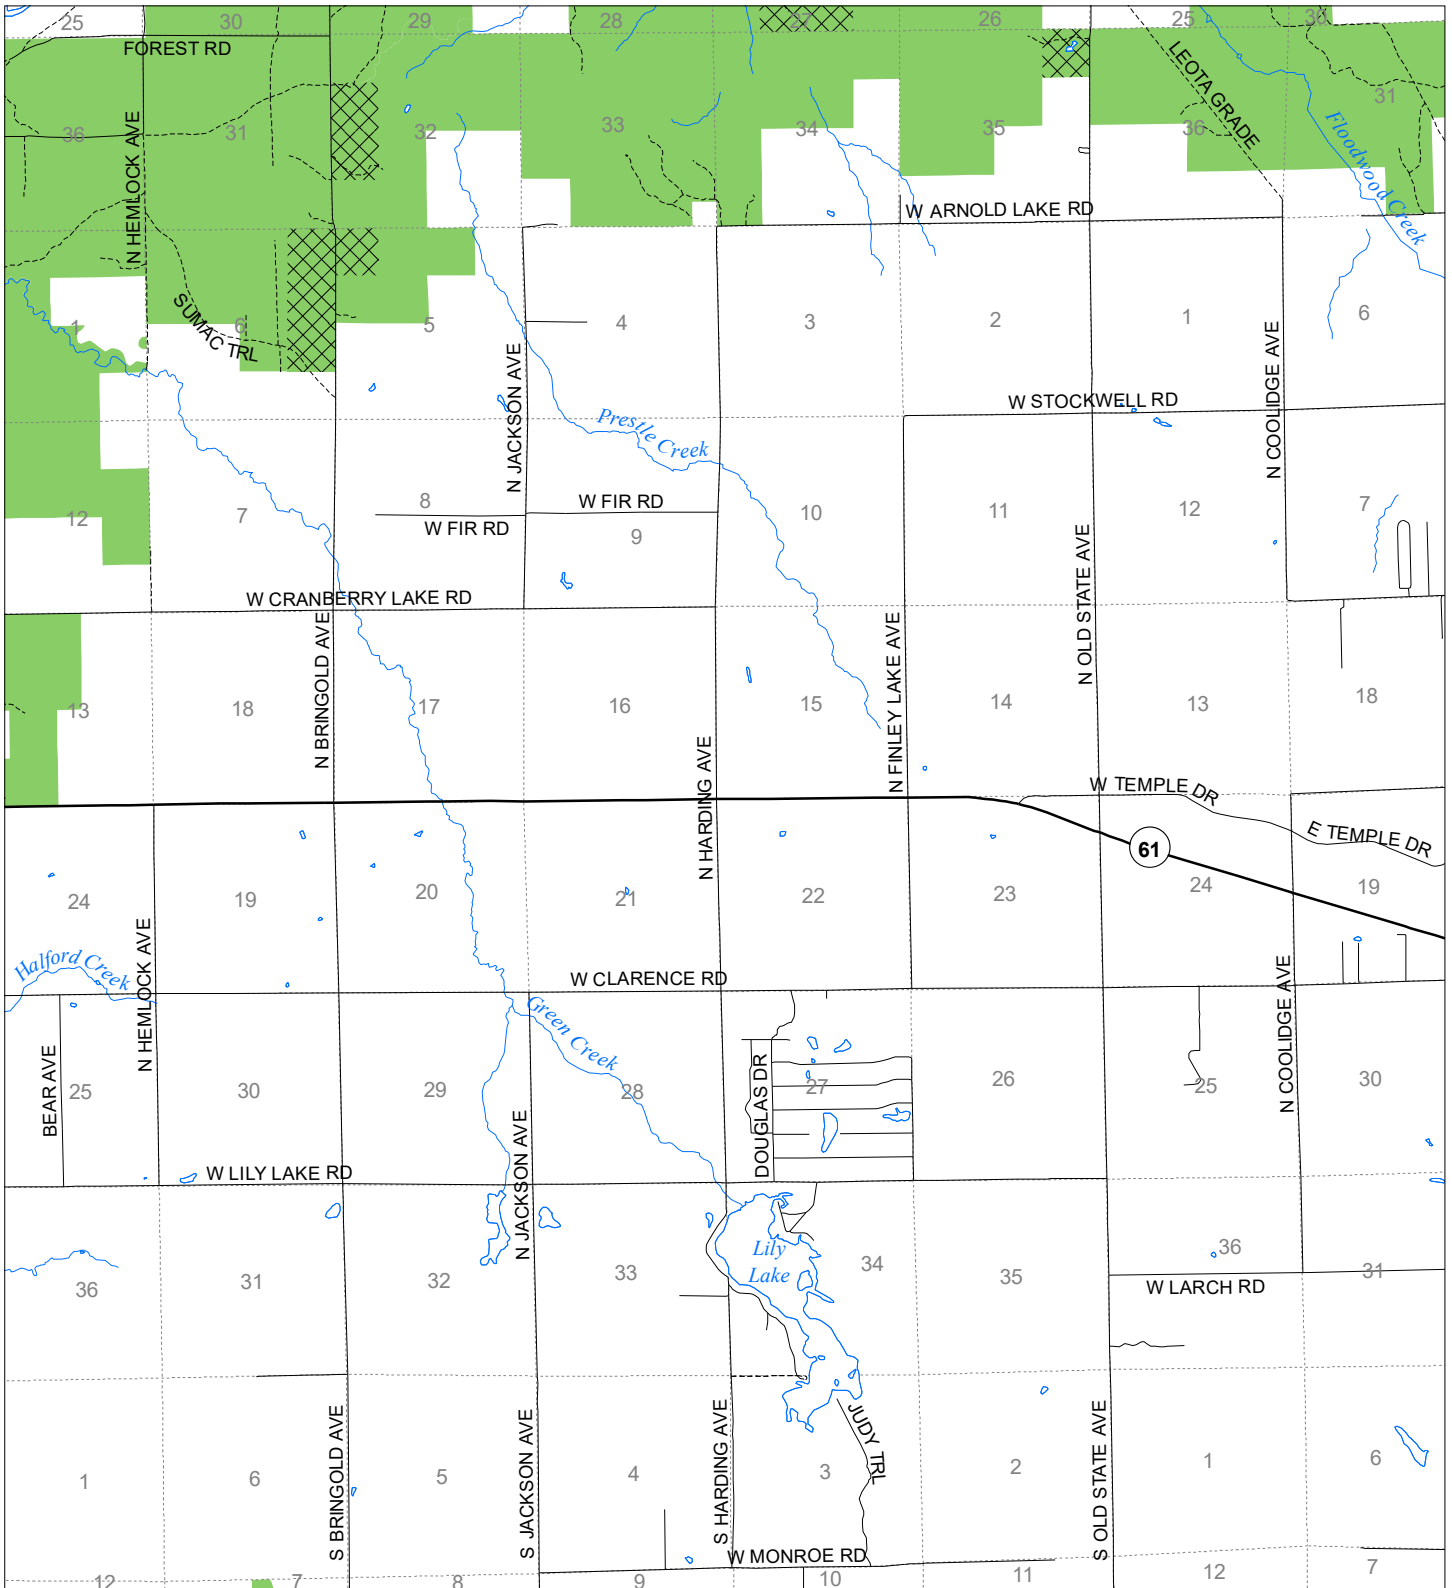

Fuelwood Collection Clare County T19N,R05W

State land open to fuelwood collection
 State land closed to fuelwood collection
 Effective: March 1, 2021