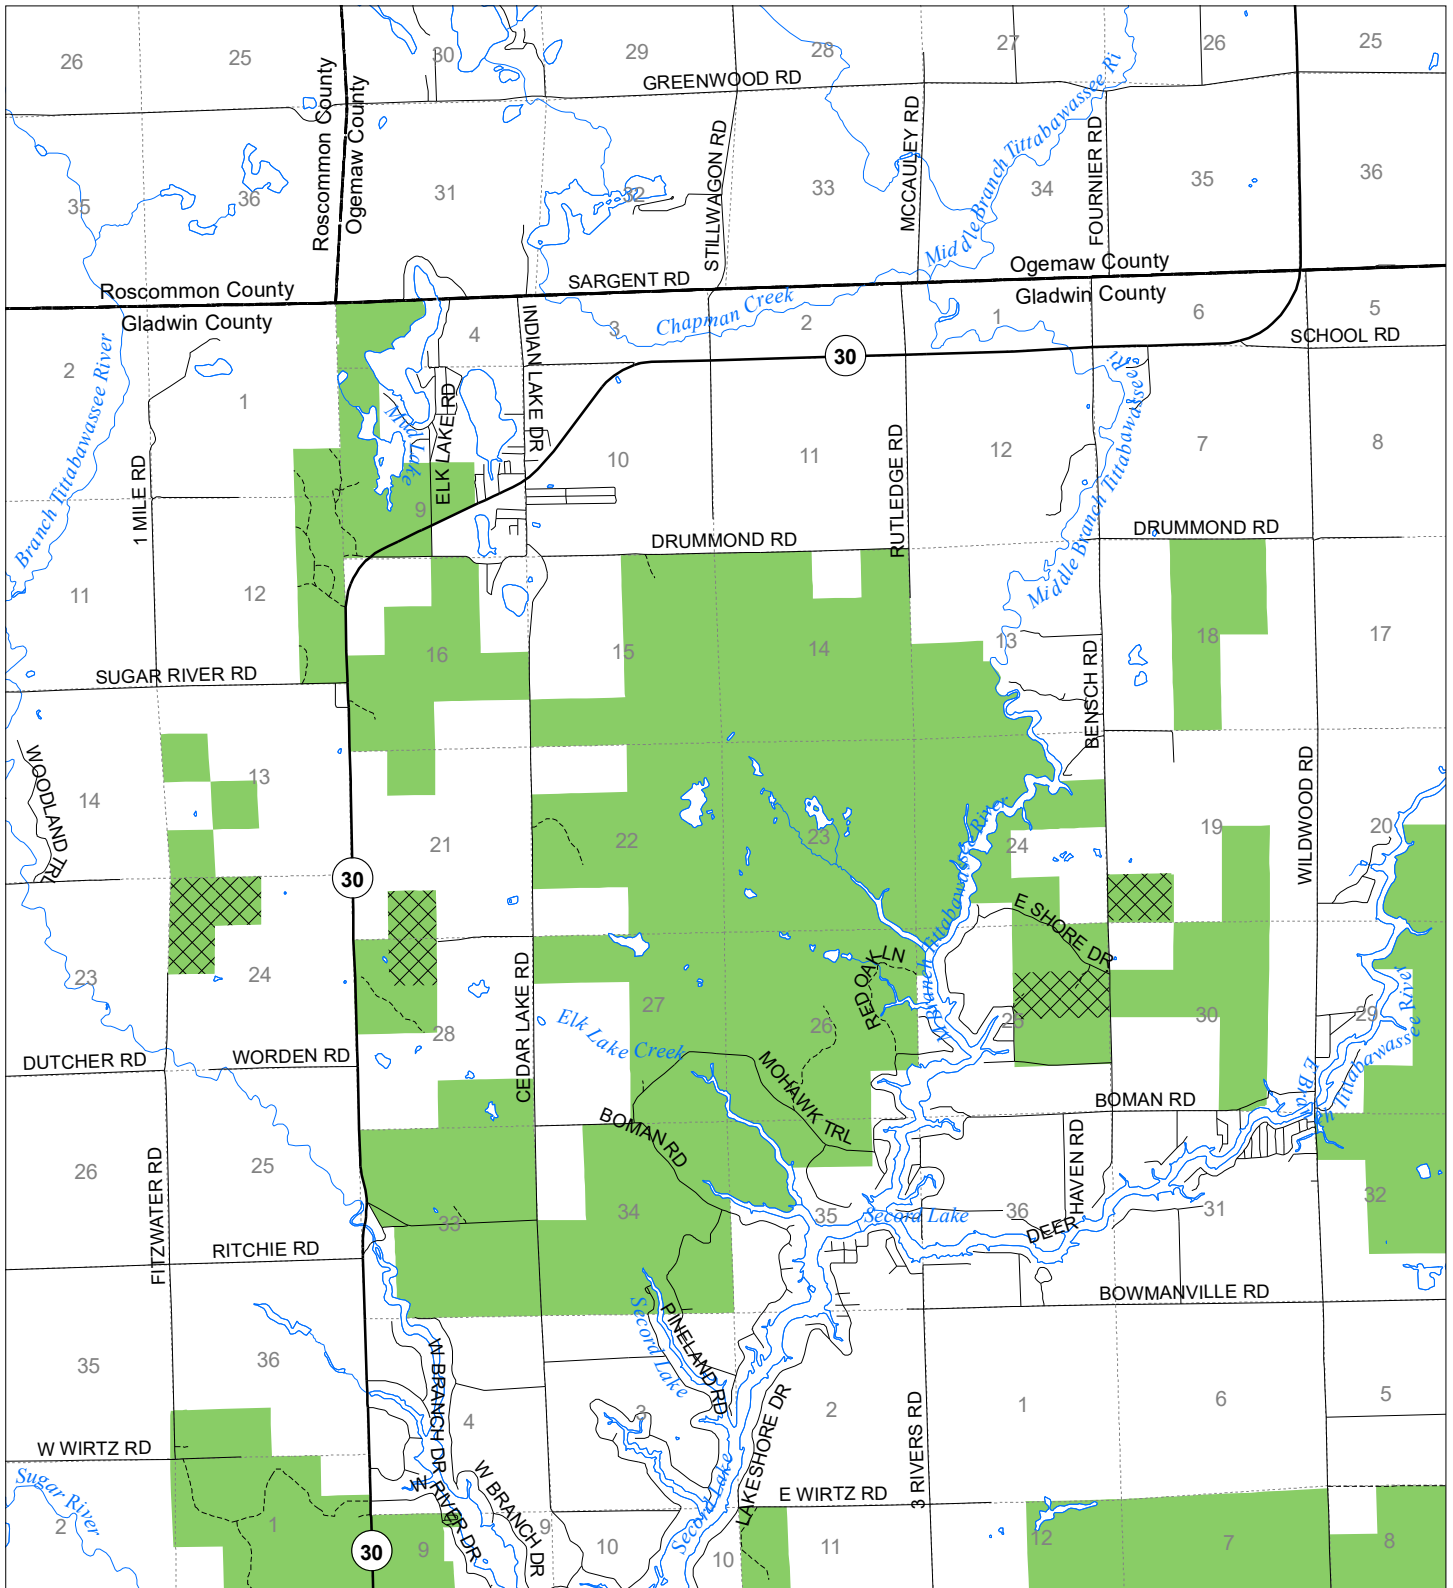

Fuelwood Collection Gladwin County T20N,R01E

- State land open to fuelwood collection
- State land closed to fuelwood collection

Effective: March 1, 2021

N

Miles
0 0.5 1

02/02/2021