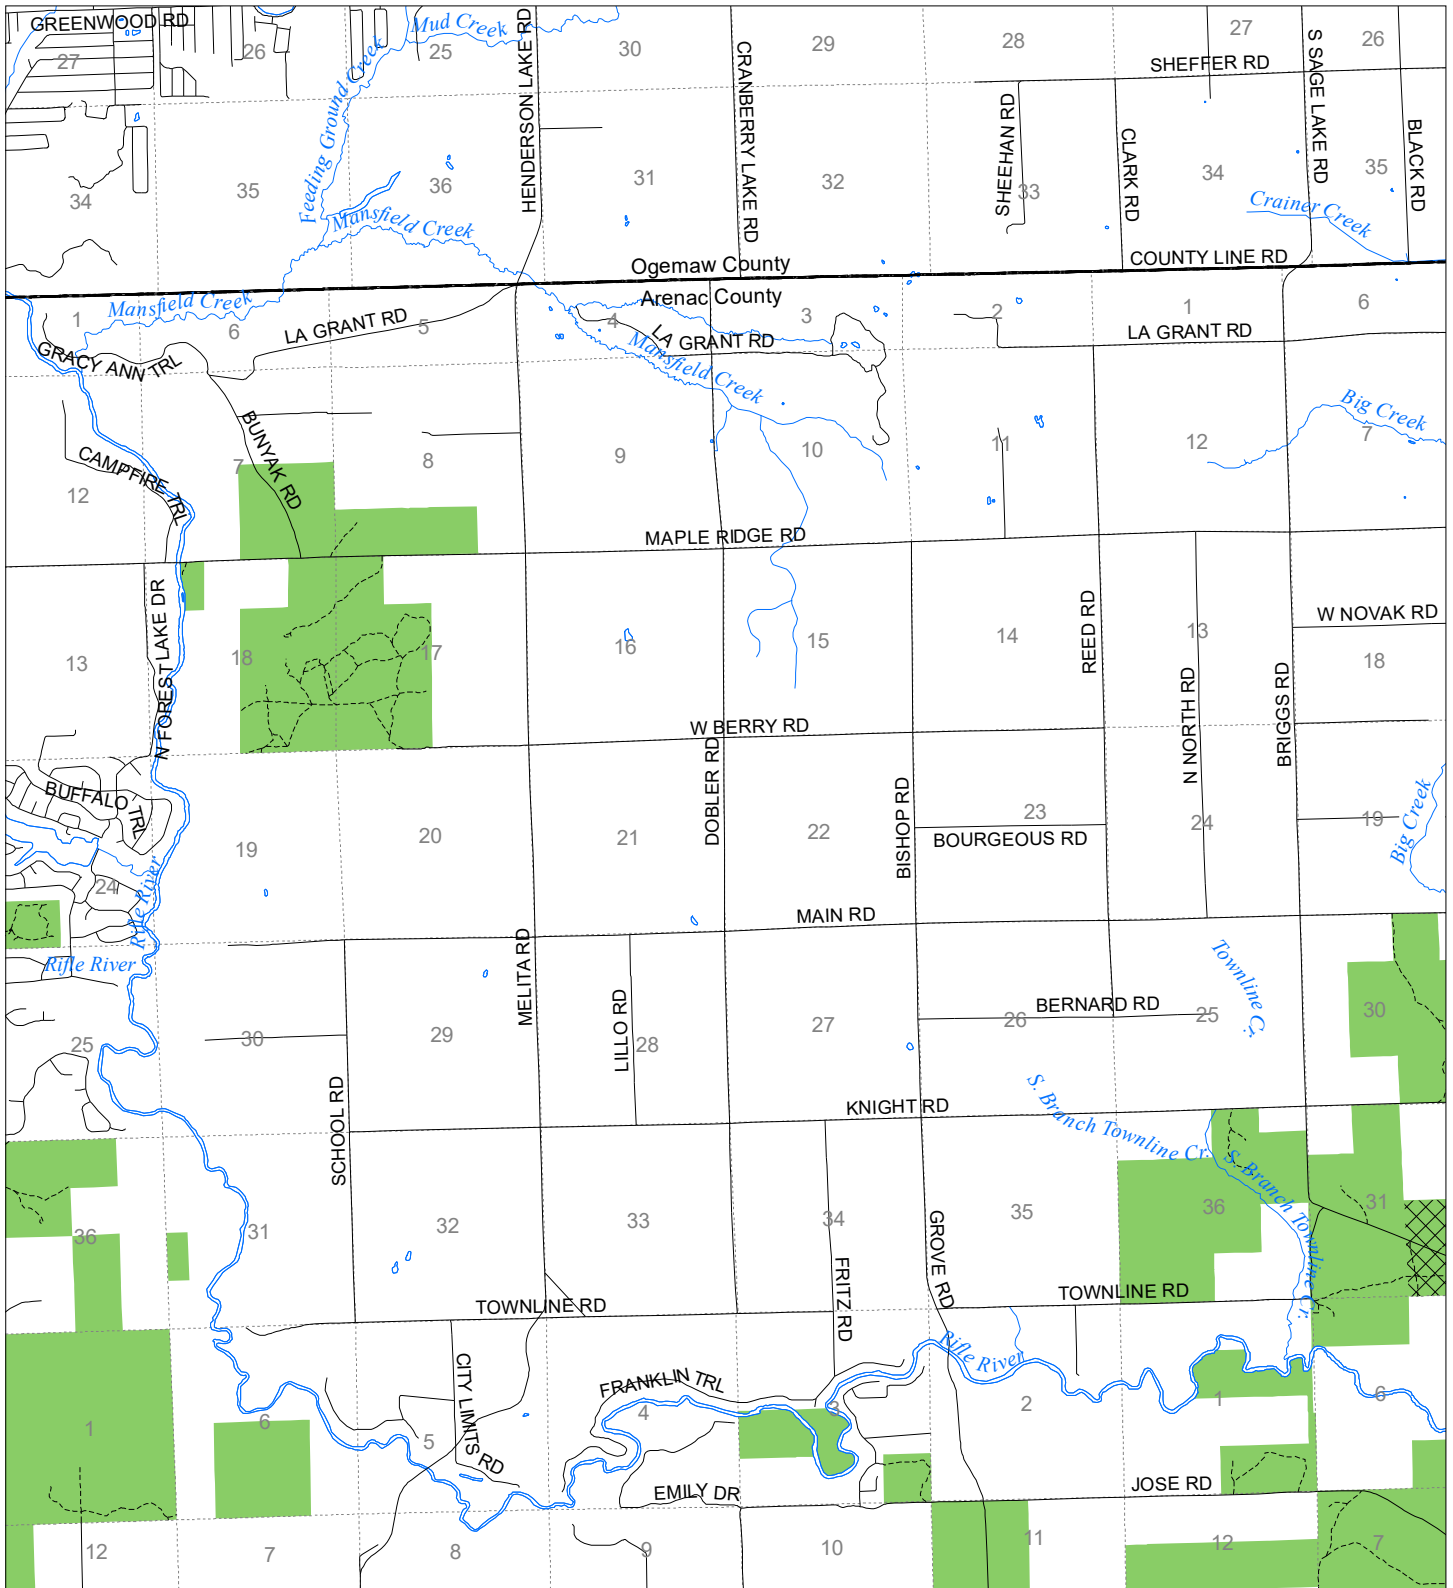

# Fuelwood Collection Arenac County T20N,R04E

- State land open to fuelwood collection
- State land closed to fuelwood collection

Effective: March 1, 2021