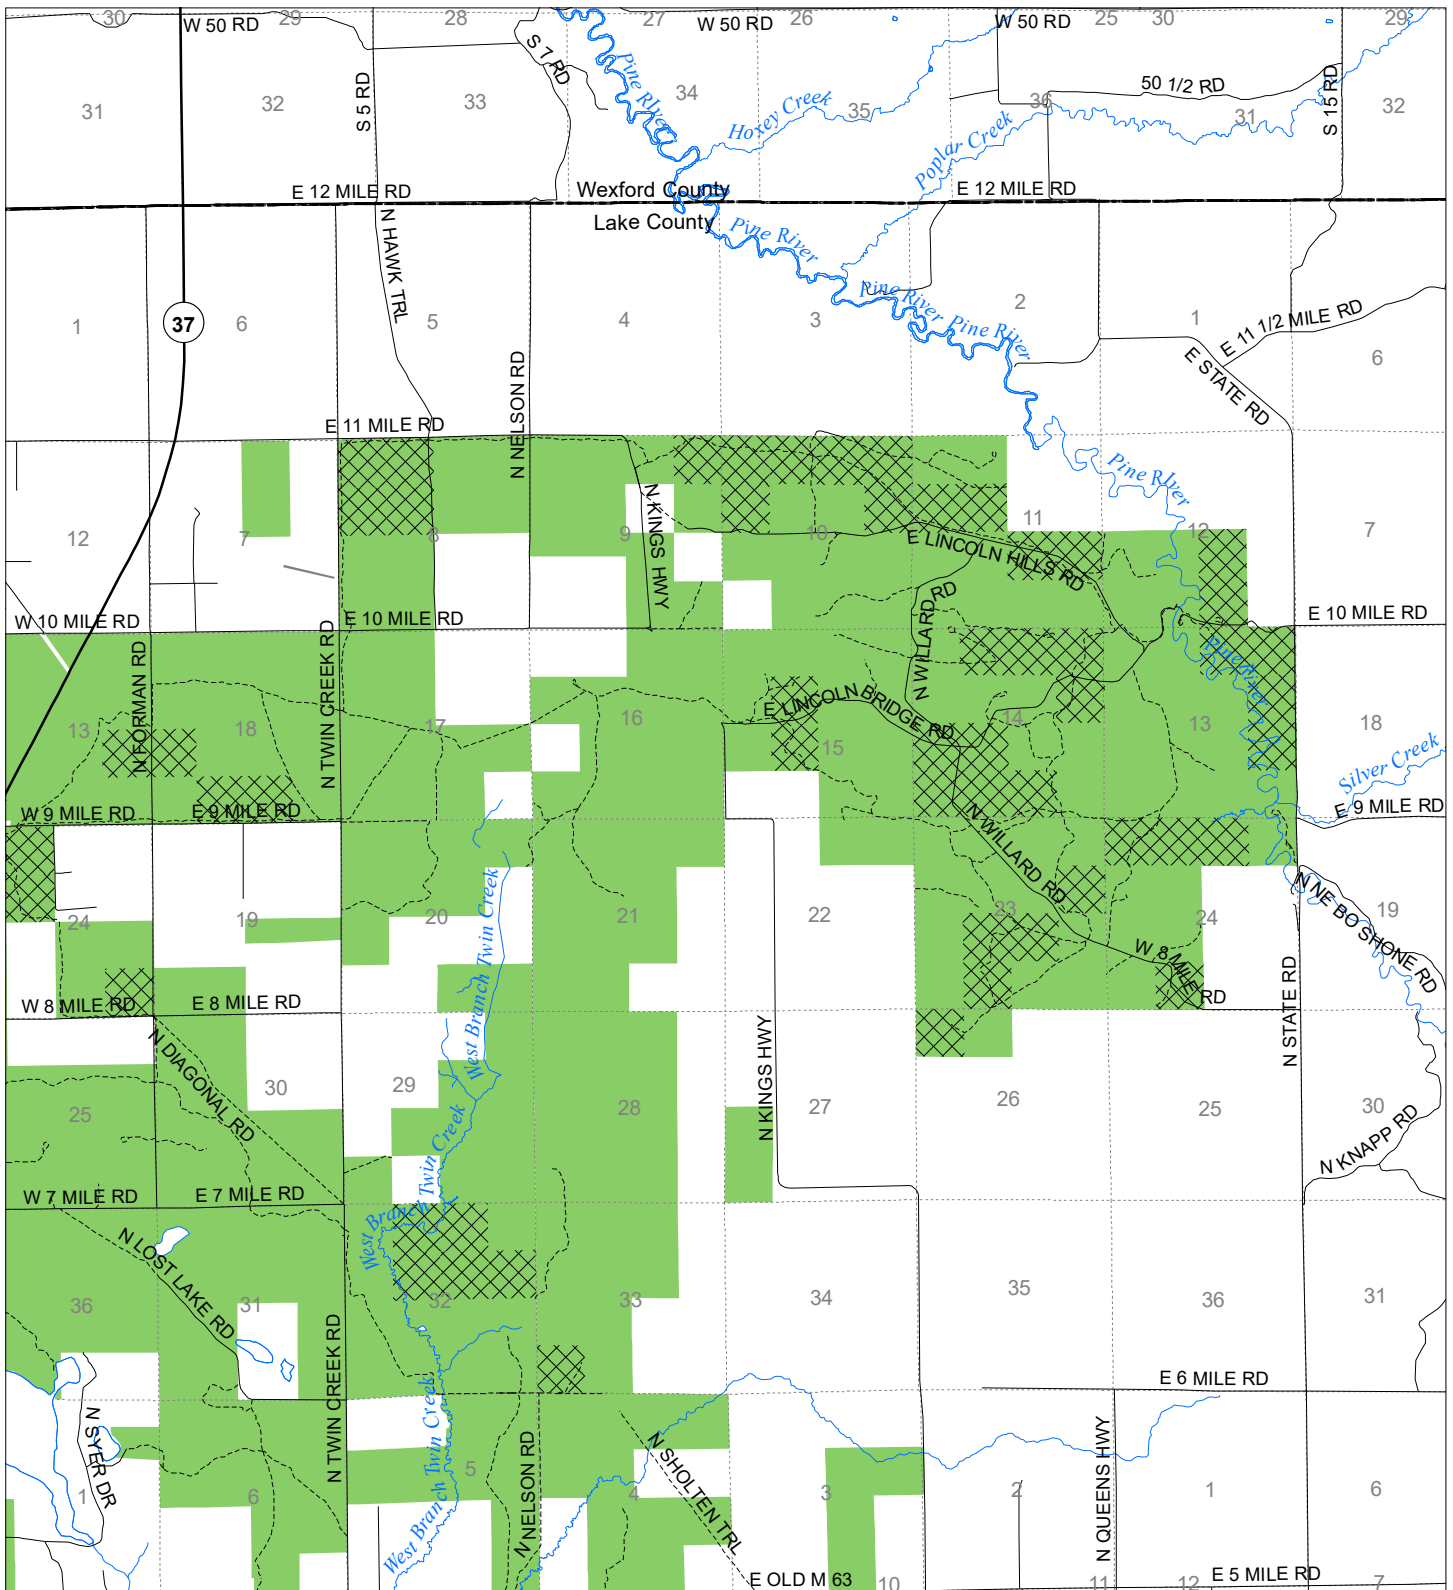

# Fuelwood Collection Lake County T20N,R12W

State land open to fuelwood collection  
 State land closed to fuelwood collection  
 Effective: March 1, 2021

N  
 0 Miles 0.5 1  
 02/02/2021