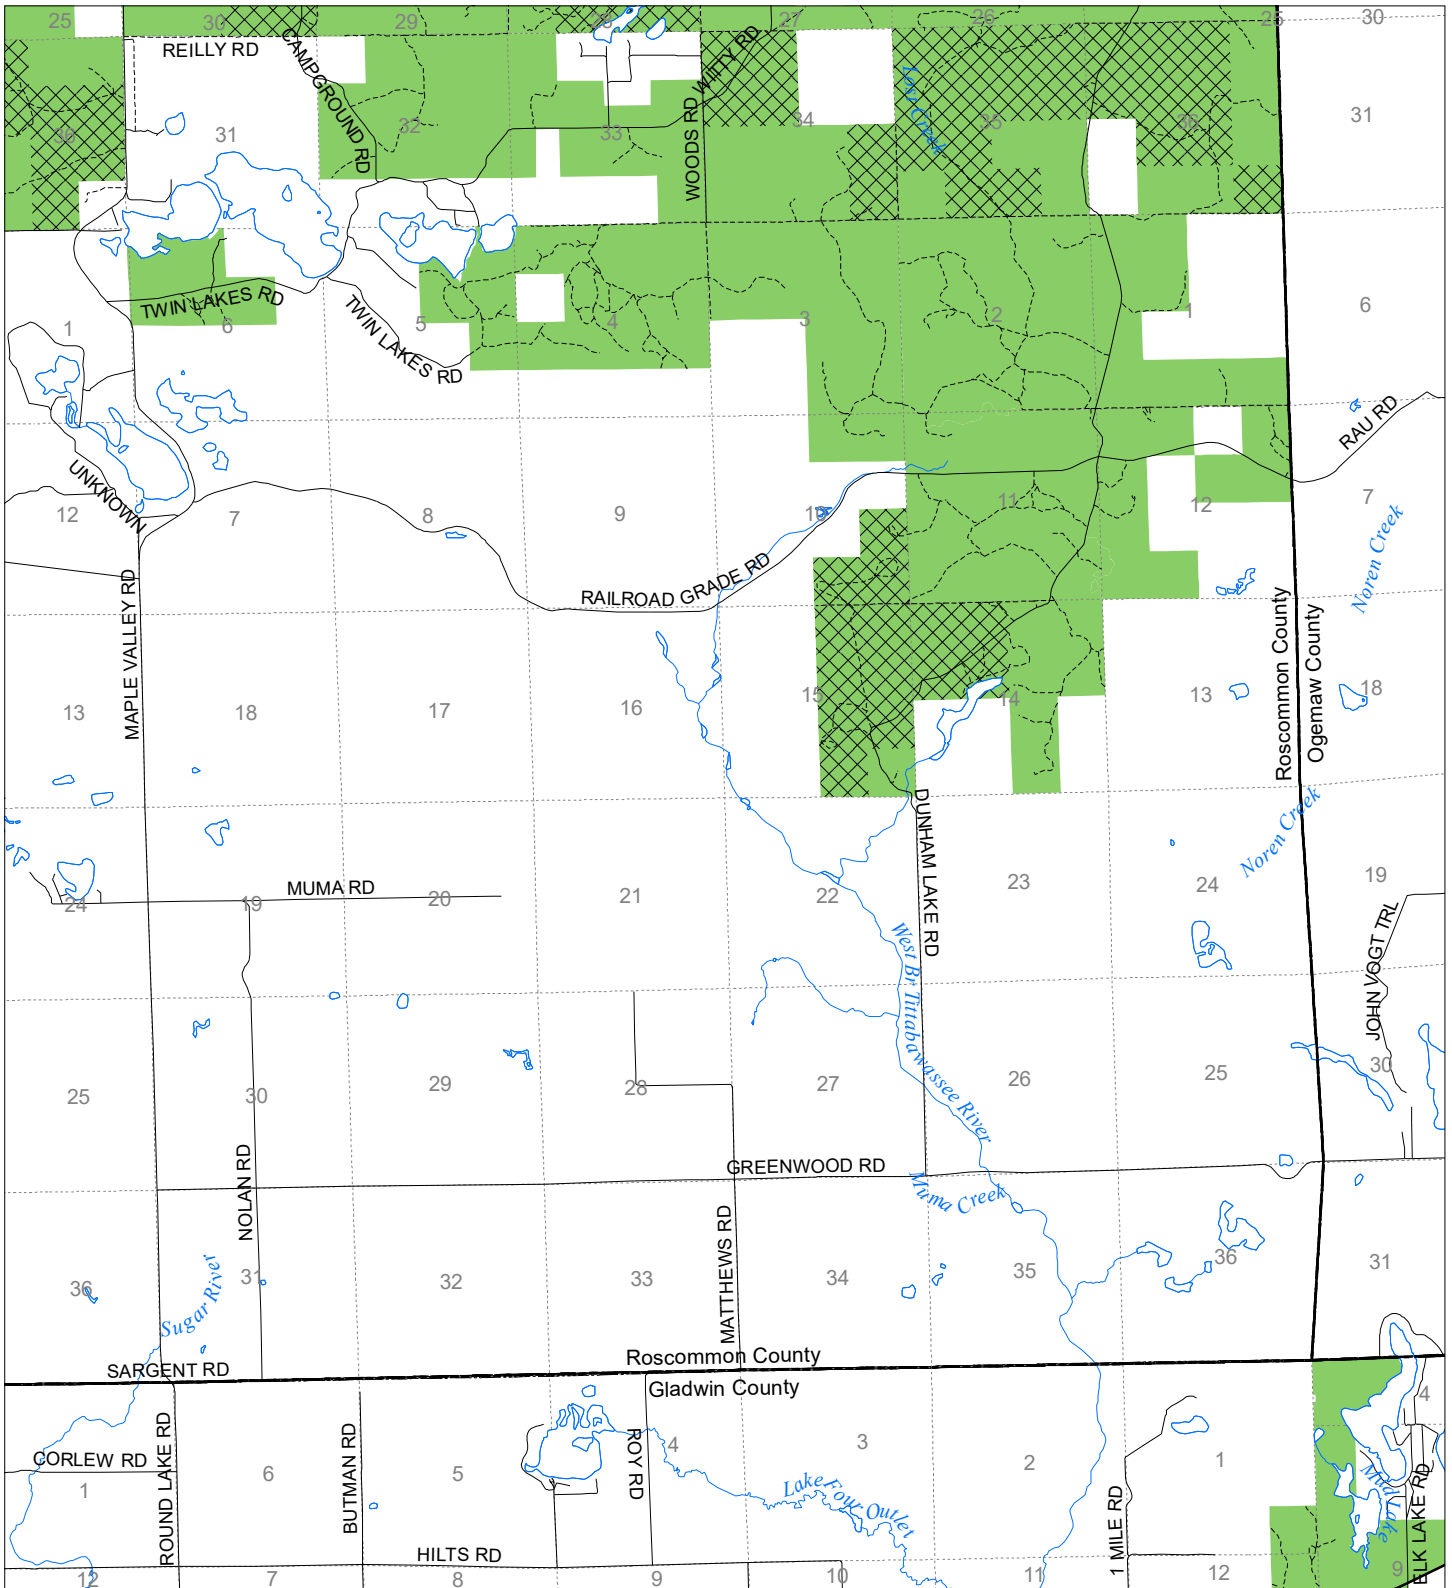

Fuelwood Collection Roscommon County T21N,R01W

- State land open to fuelwood collection
- State land closed to fuelwood collection

Effective: March 1, 2021

N
Miles
0 0.5 1

02/02/2021