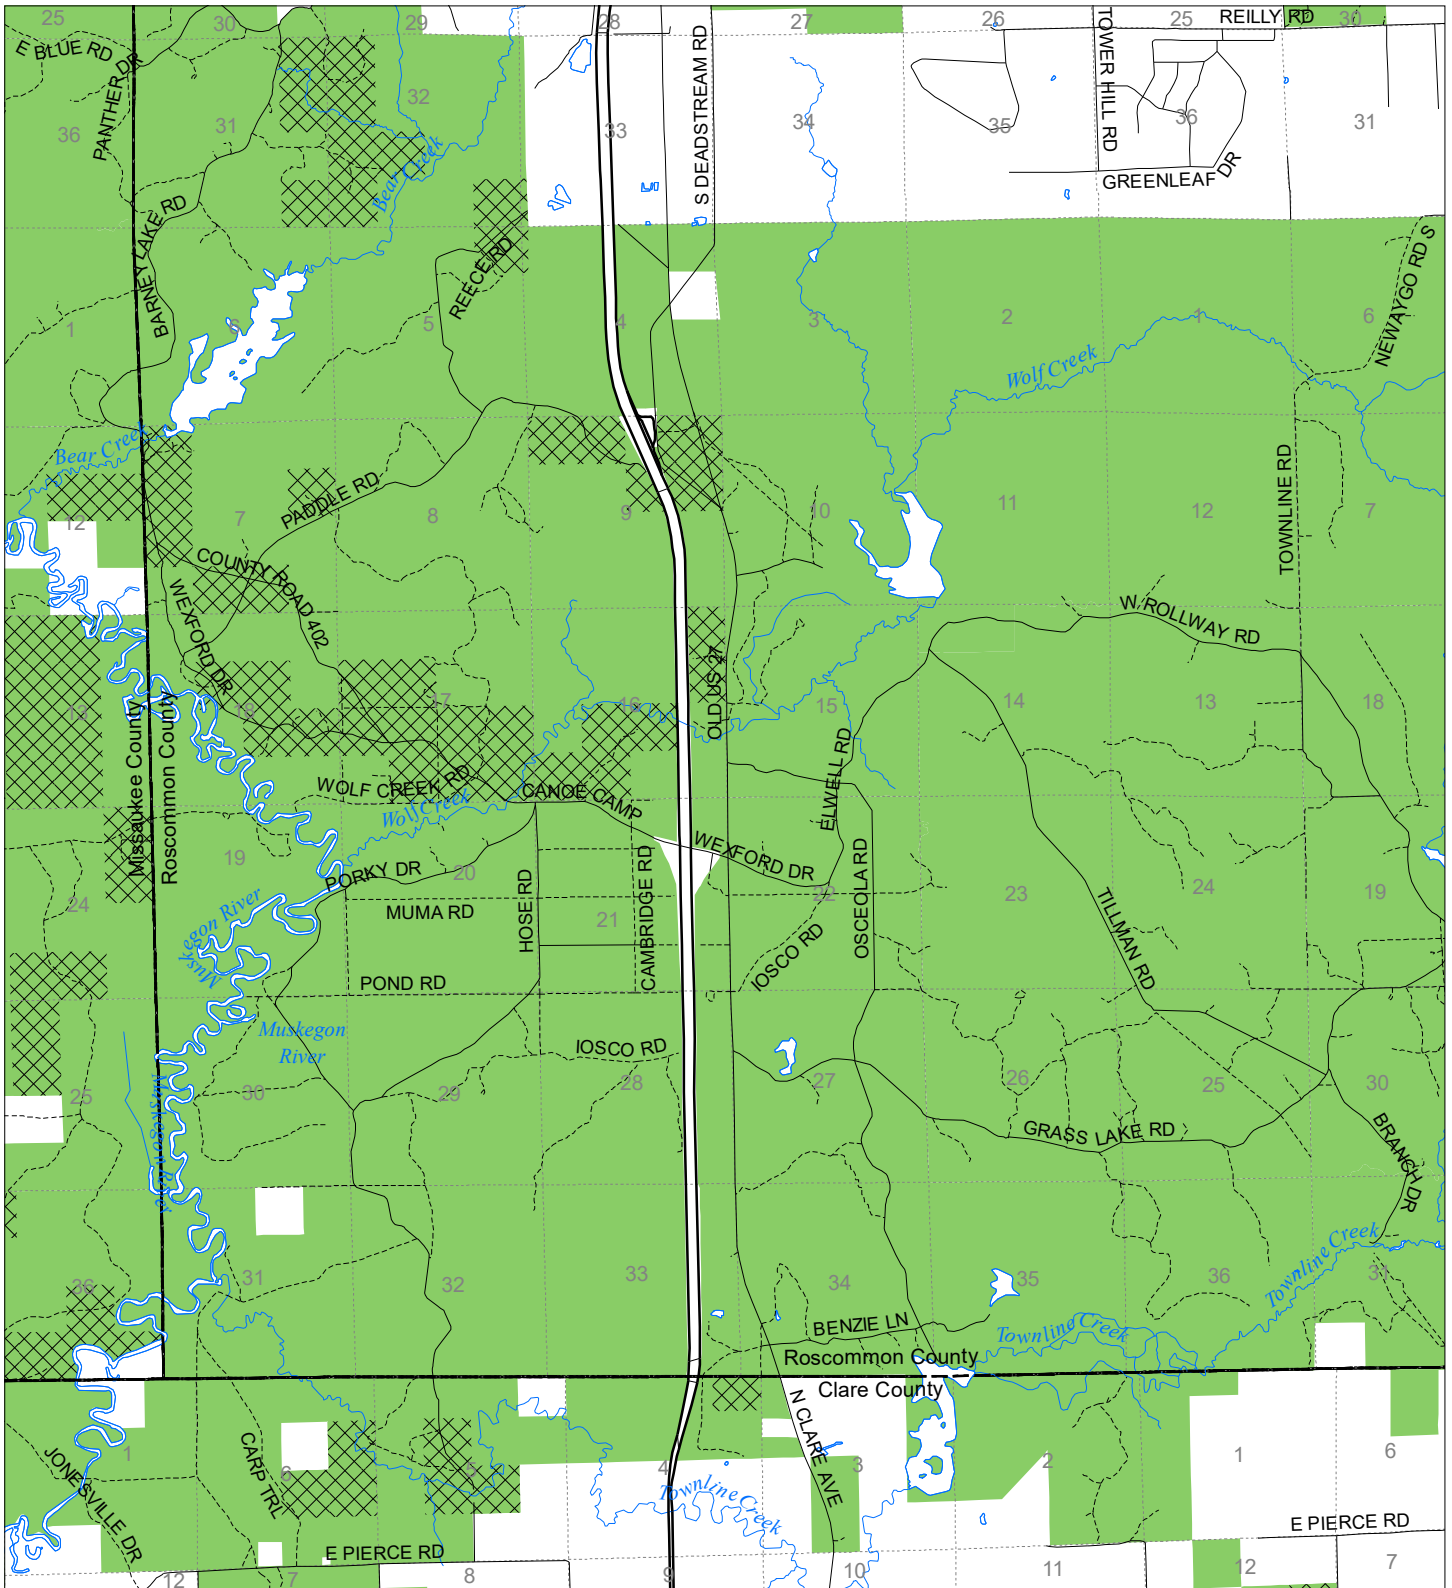

# Fuelwood Collection Roscommon County T21N,R04W

- State land open to fuelwood collection
- State land closed to fuelwood collection

Effective: March 1, 2021

N  
Miles  
0 0.5 1

02/02/2021