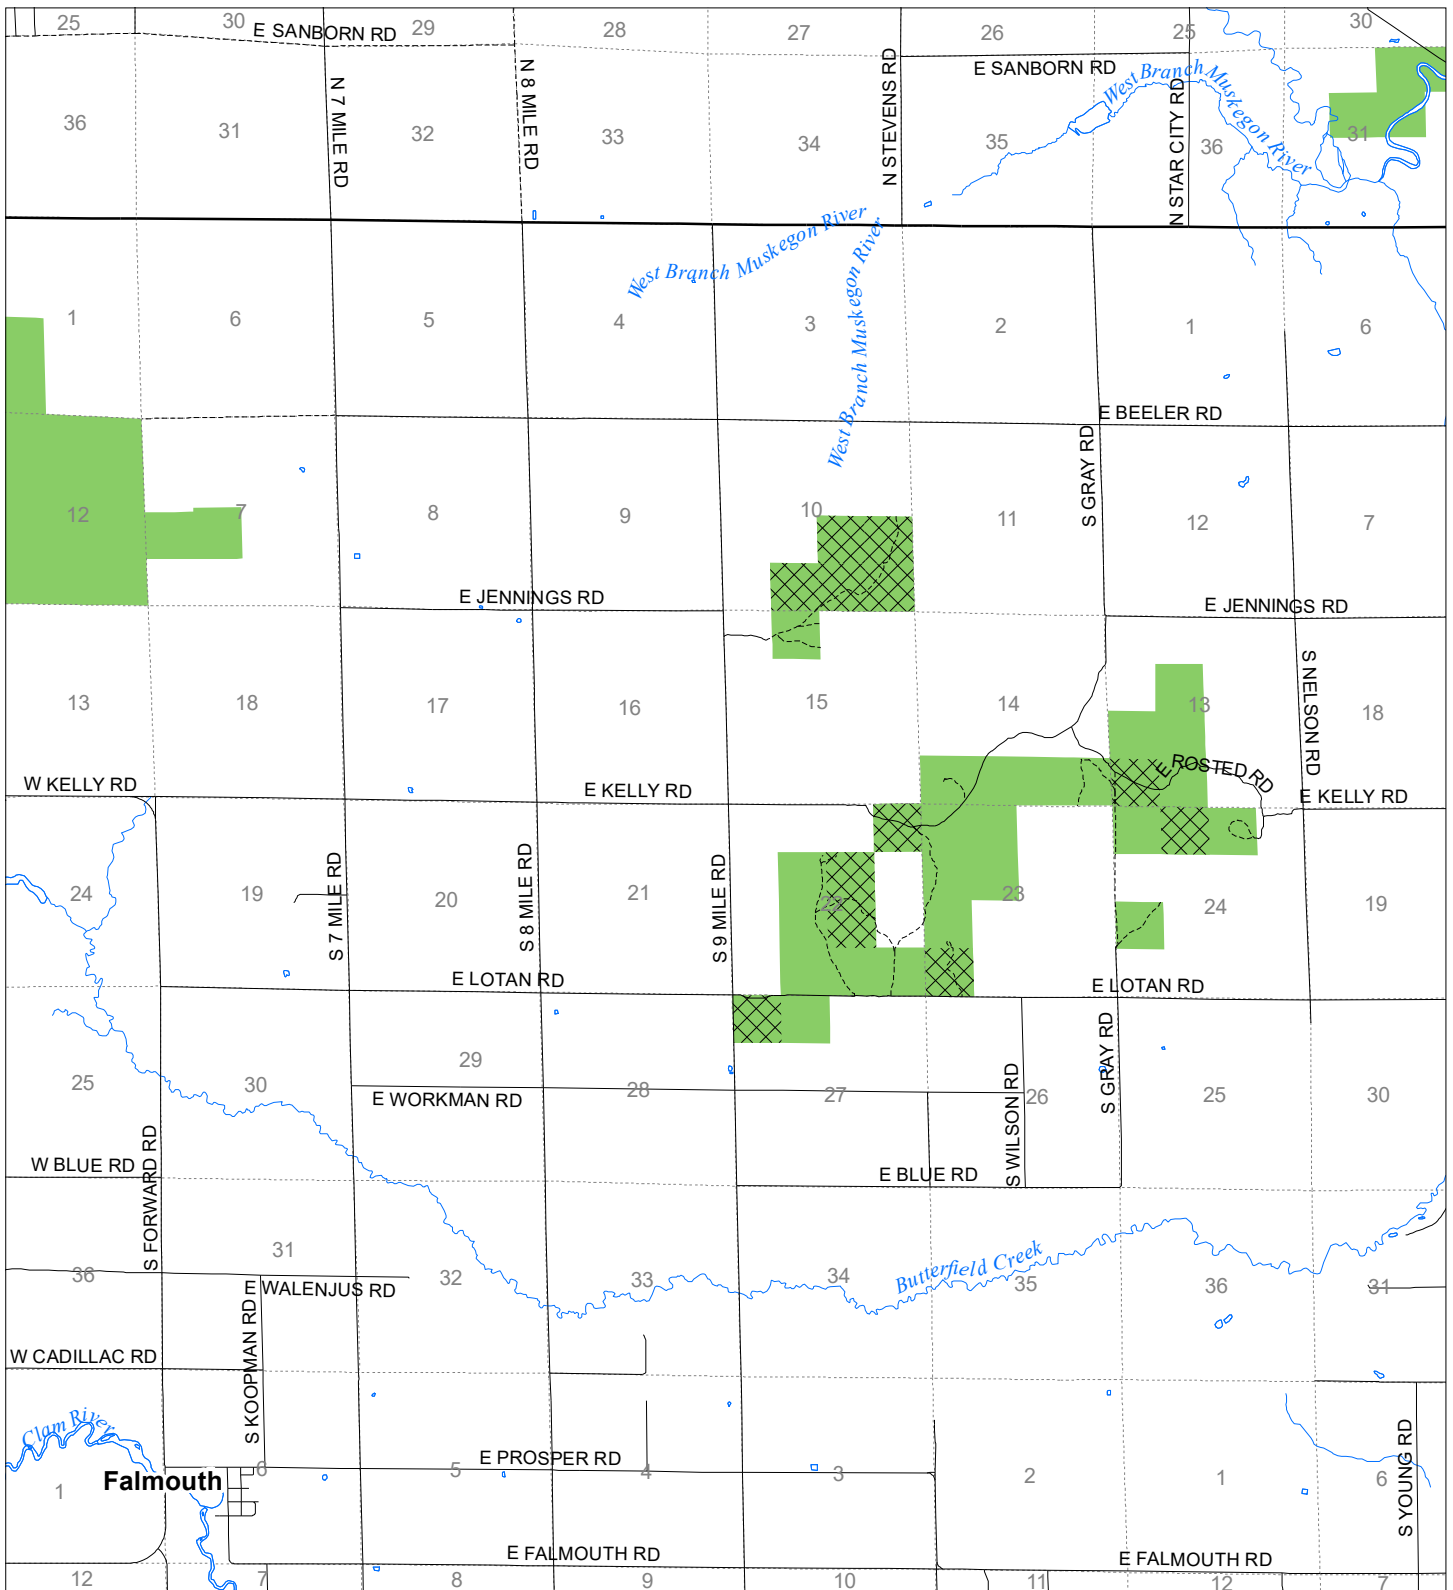

Fuelwood Collection Missaukee County T22N,R06W

- State land open to fuelwood collection
- State land closed to fuelwood collection

Effective: March 1, 2021

N

Miles
0 0.5 1

02/02/2021