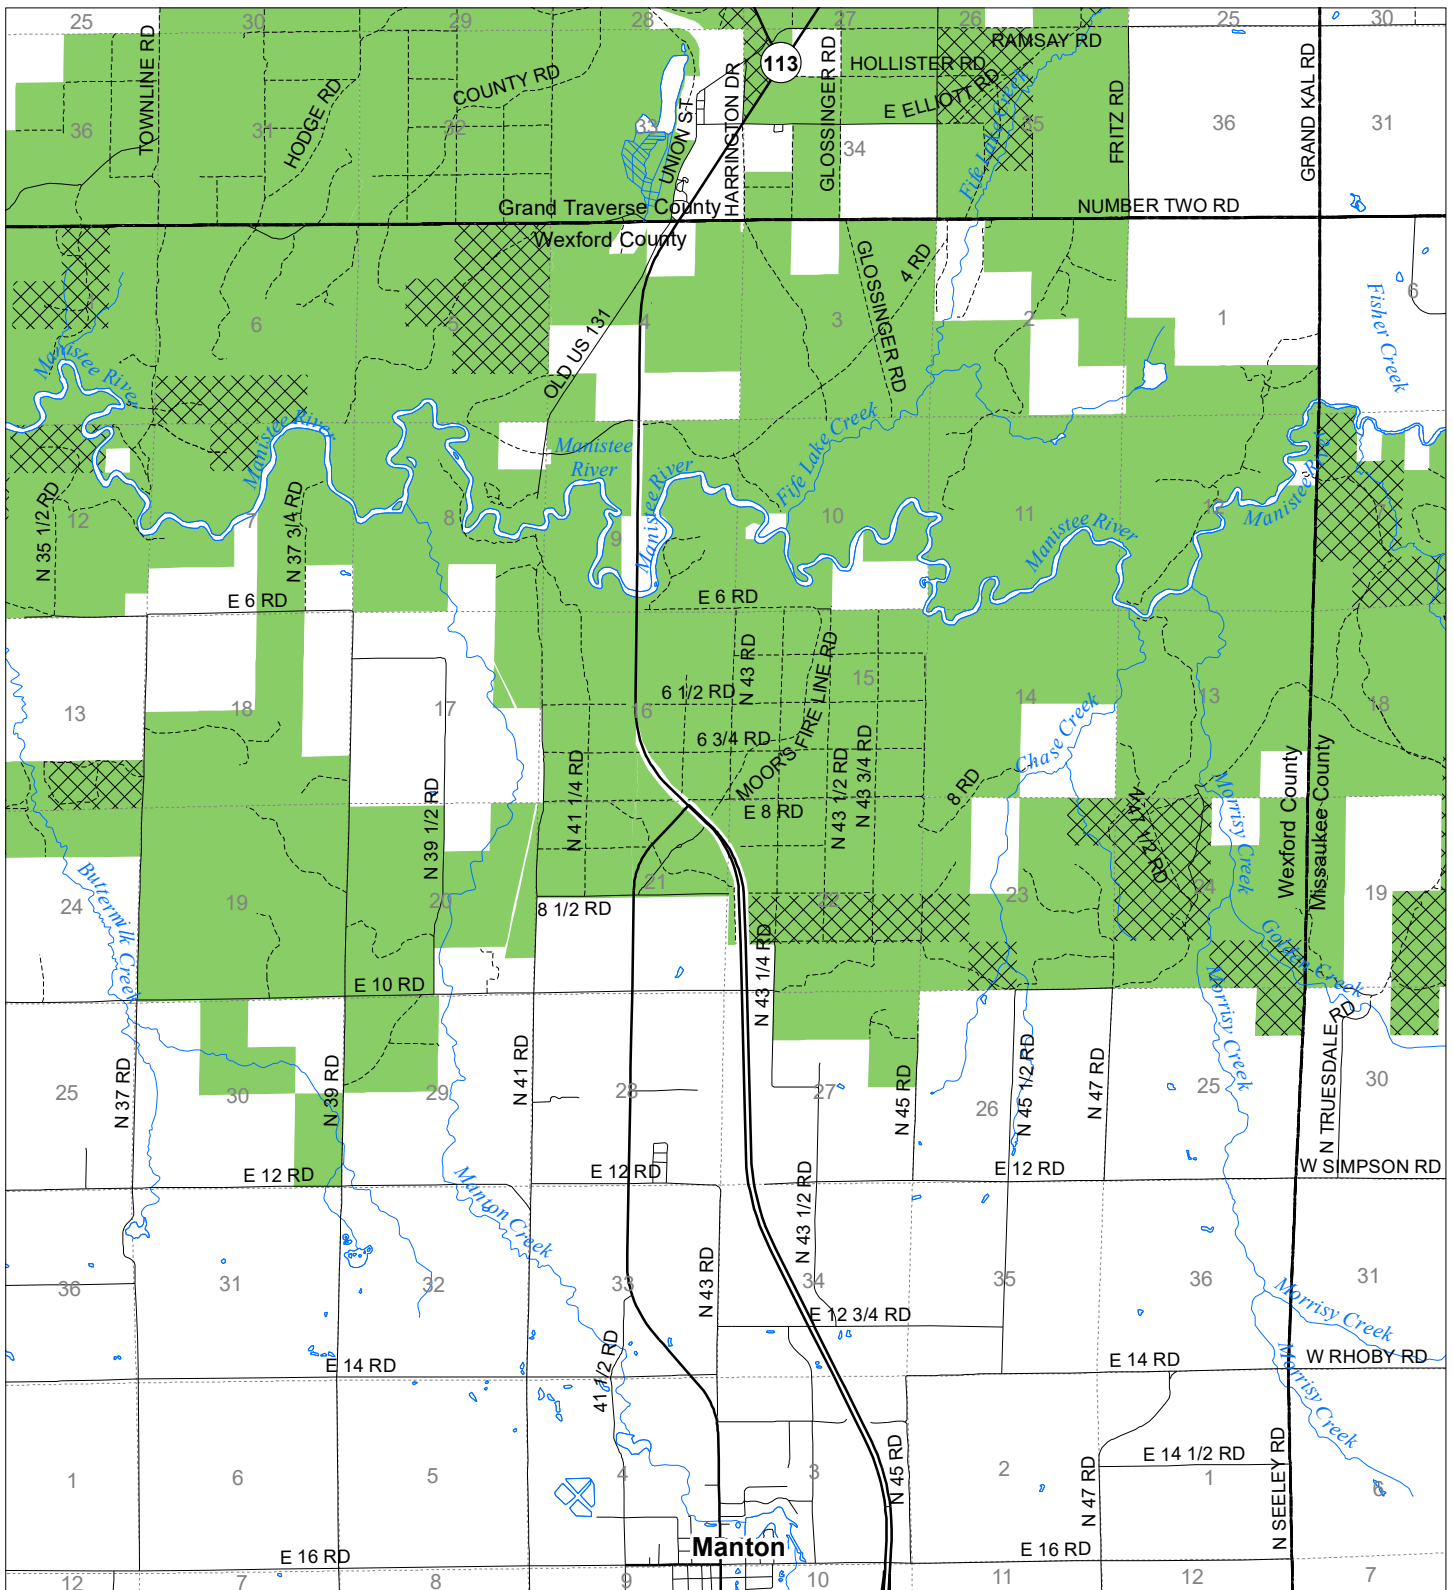

Fuelwood Collection Wexford County T24N,R09W

State land open to fuelwood collection
 State land closed to fuelwood collection
 Effective: March 1, 2021

N
 Miles
 0 0.5 1
 02/02/2021