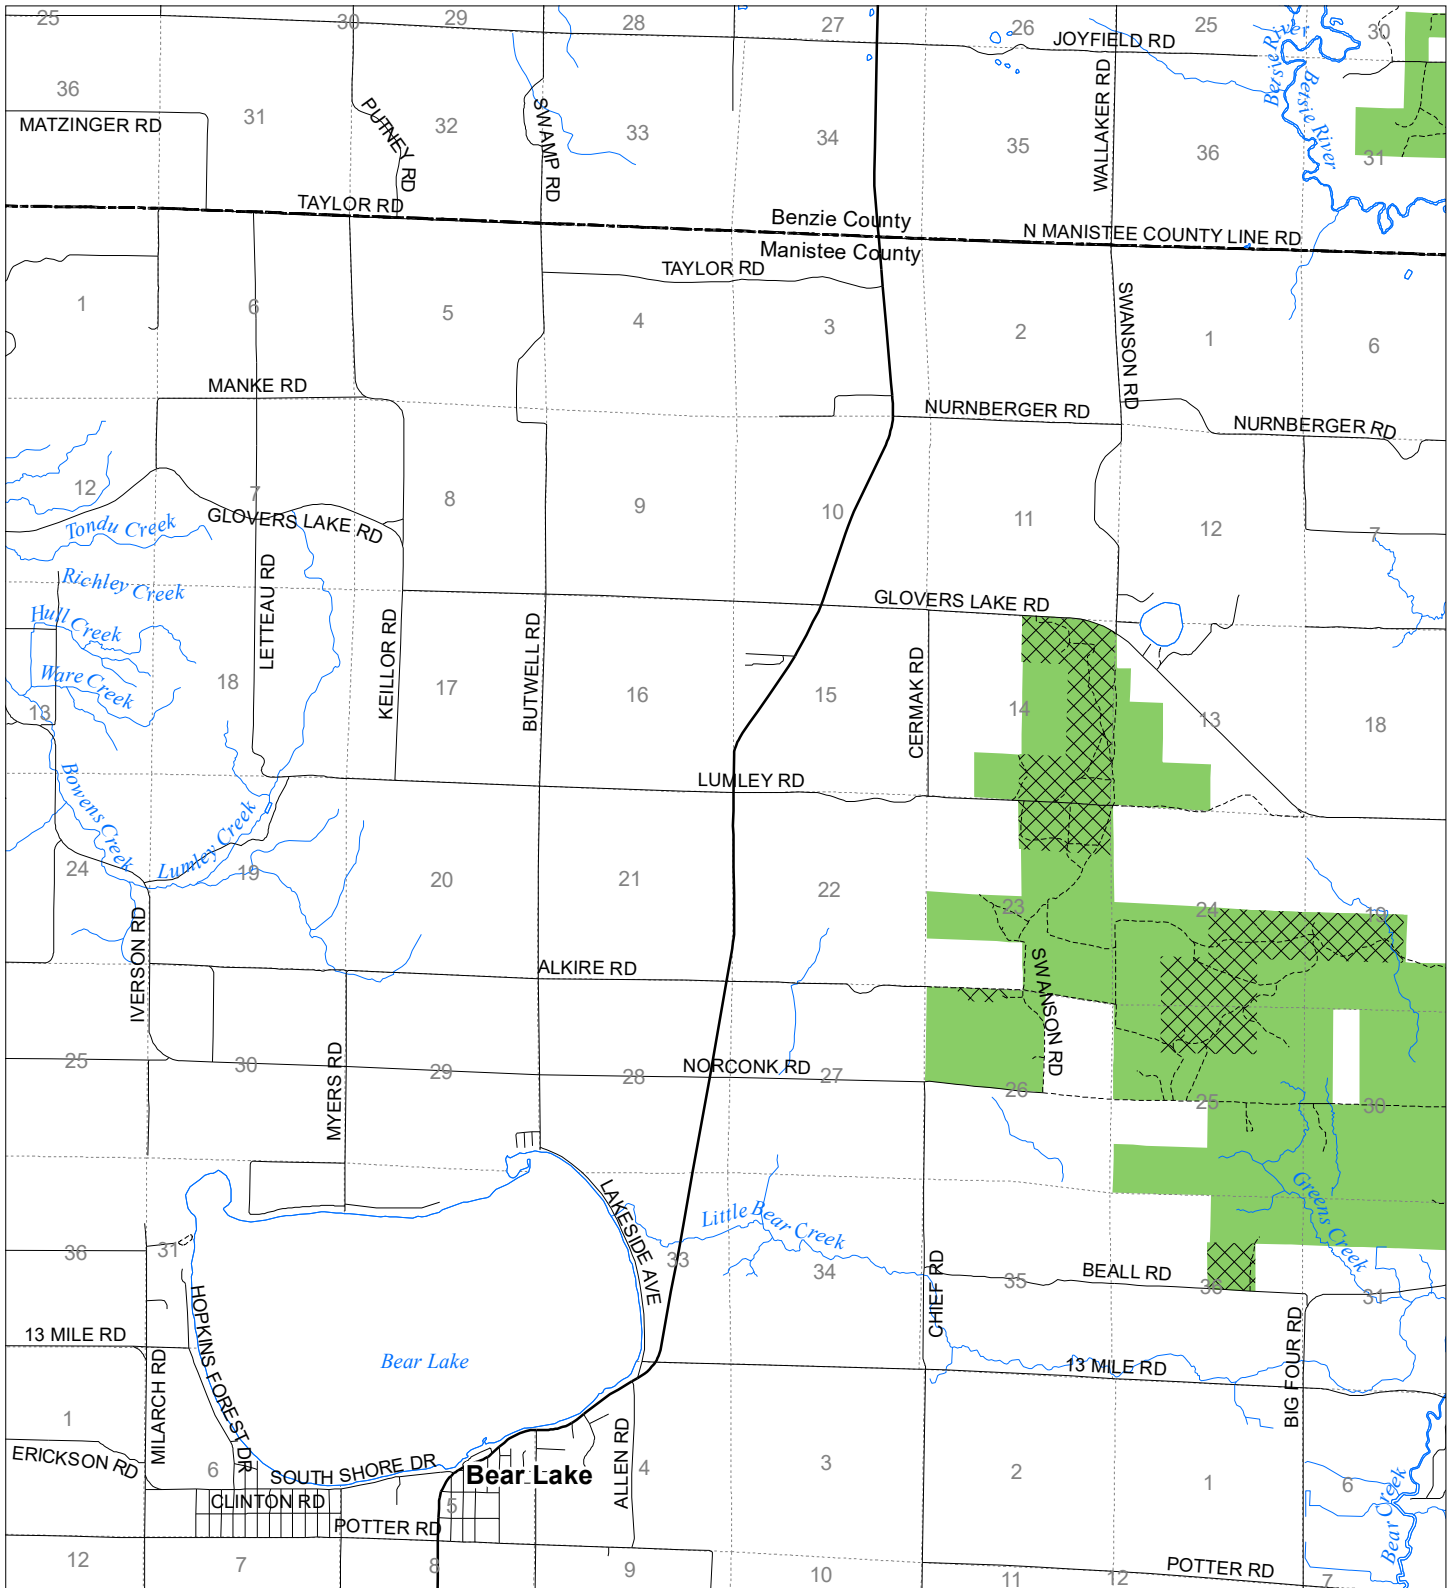

Fuelwood Collection Manistee County T24N,R15W

- State land open to fuelwood collection
- State land closed to fuelwood collection

Effective: March 1, 2021

N
Miles
0 0.5 1

02/02/2021