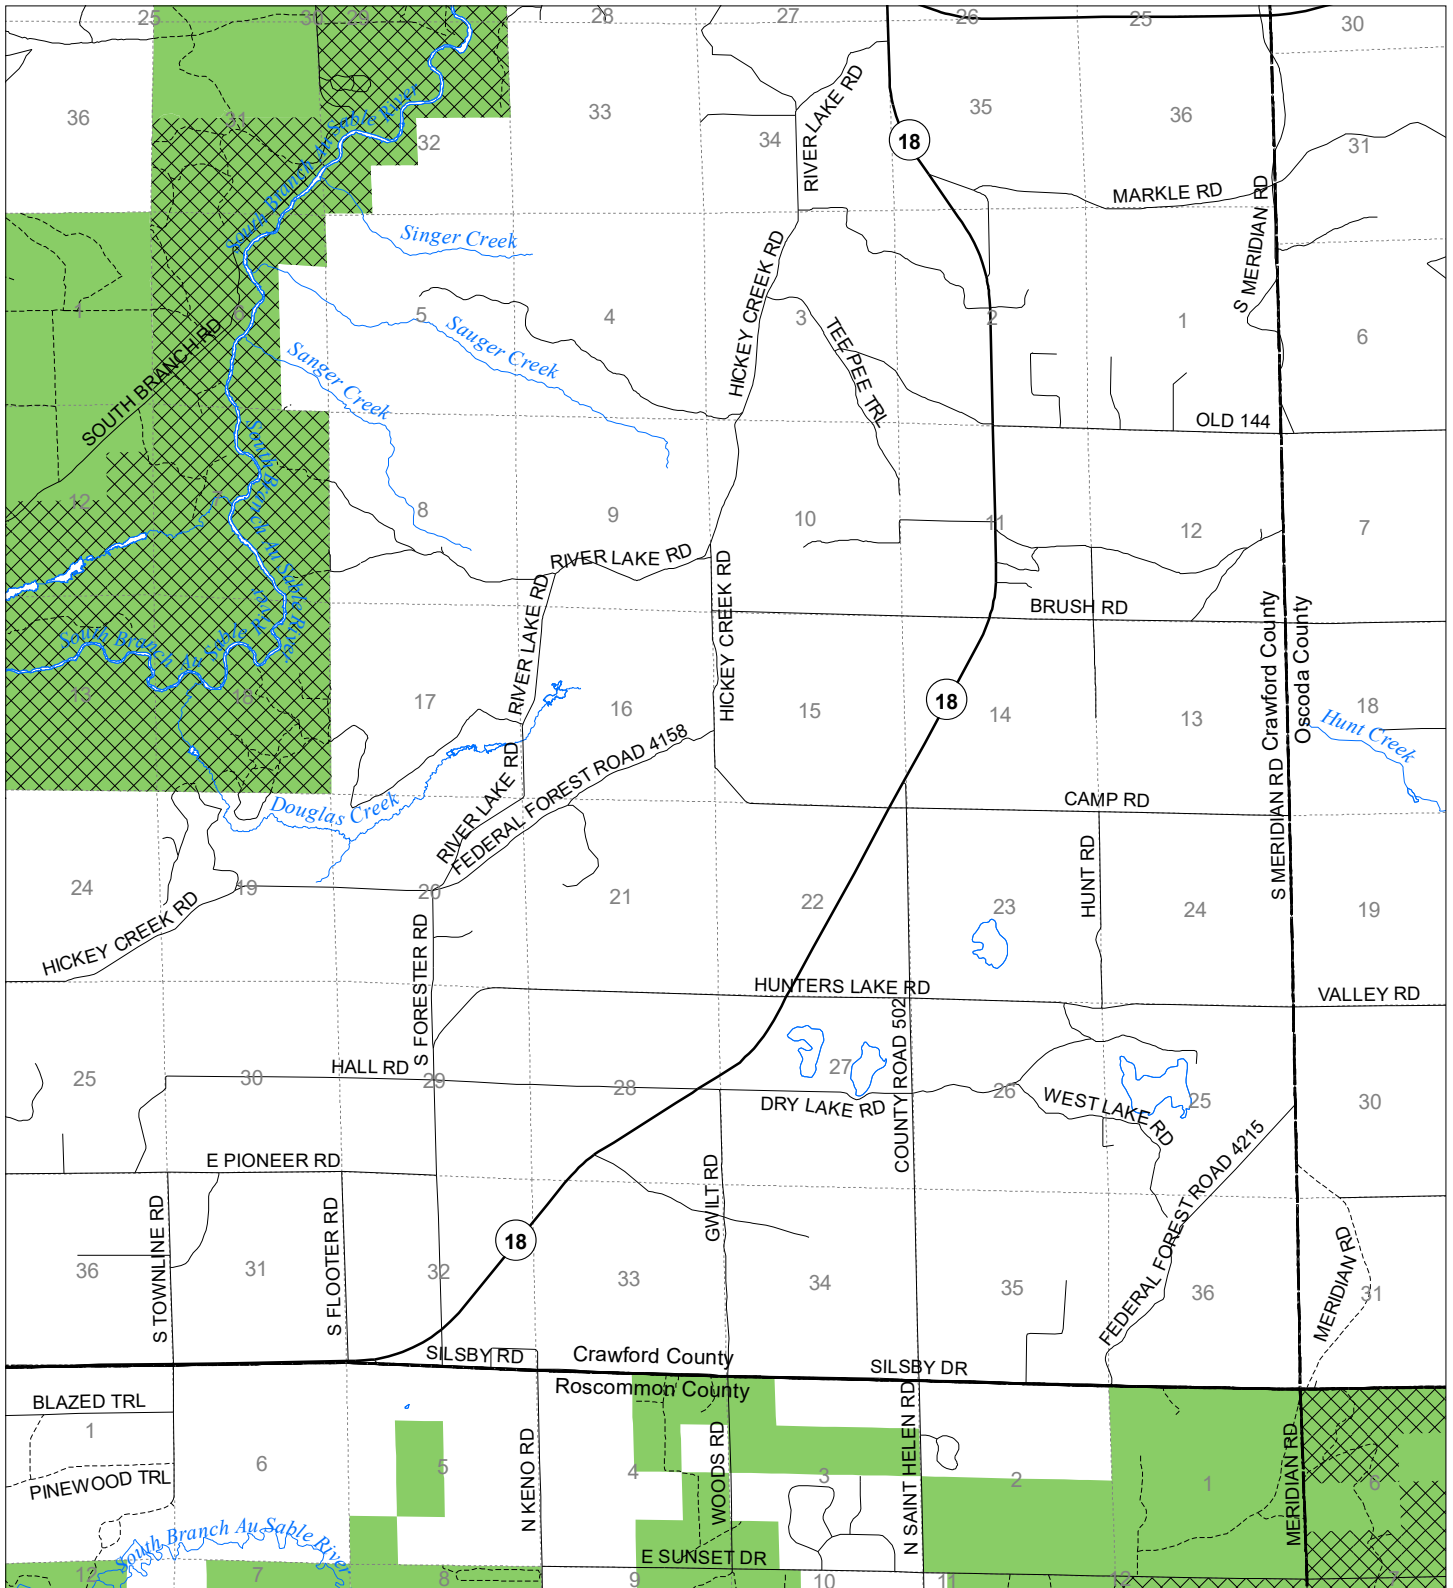

Fuelwood Collection Crawford County T25N,R01W

State land open to fuelwood collection
 State land closed to fuelwood collection
 Effective: March 1, 2021

N
 0 Miles 1
 0.5
 02/02/2021