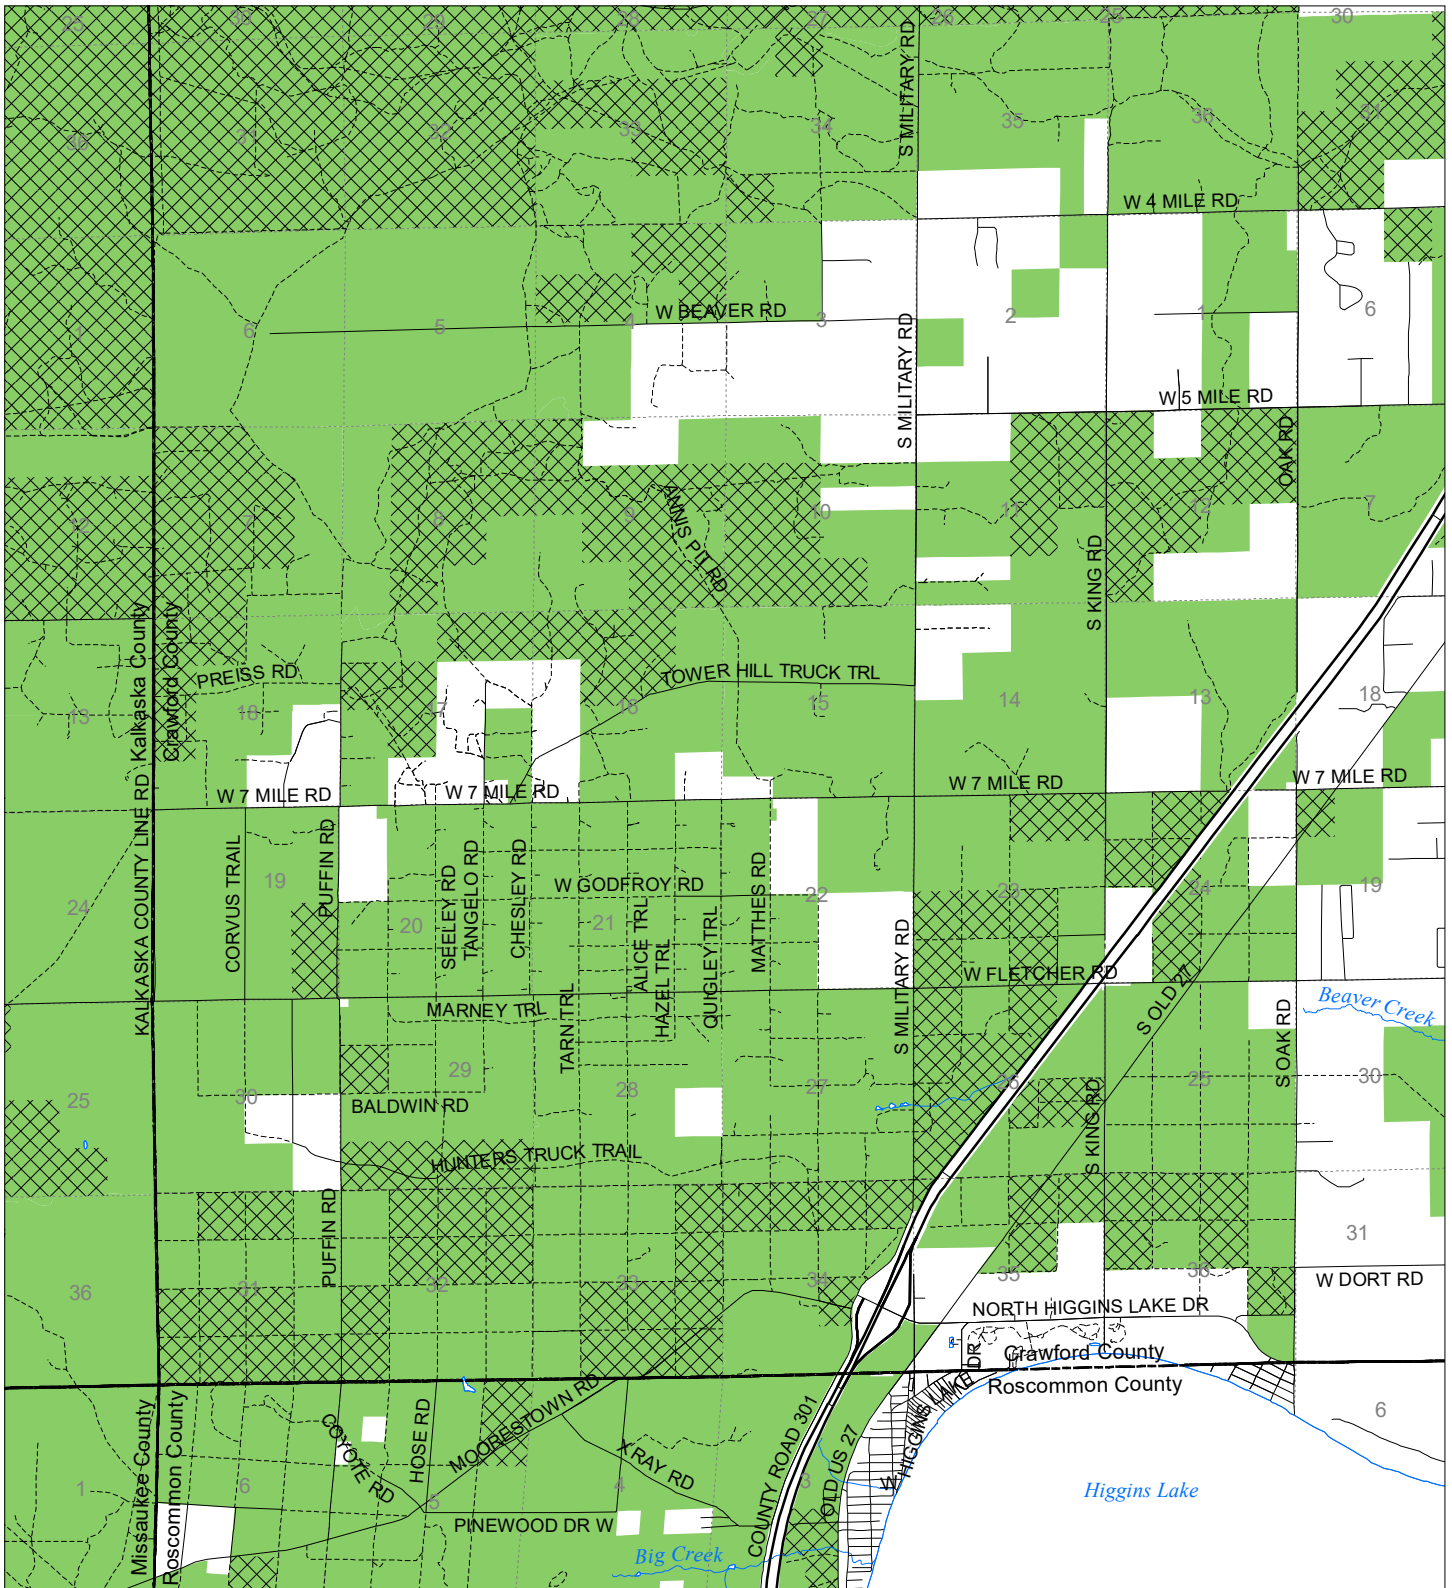

# Fuelwood Collection Crawford County T25N,R04W

- State land open to fuelwood collection
- State land closed to fuelwood collection

Effective: March 1, 2021

N  
Miles  
0 0.5 1

02/02/2021