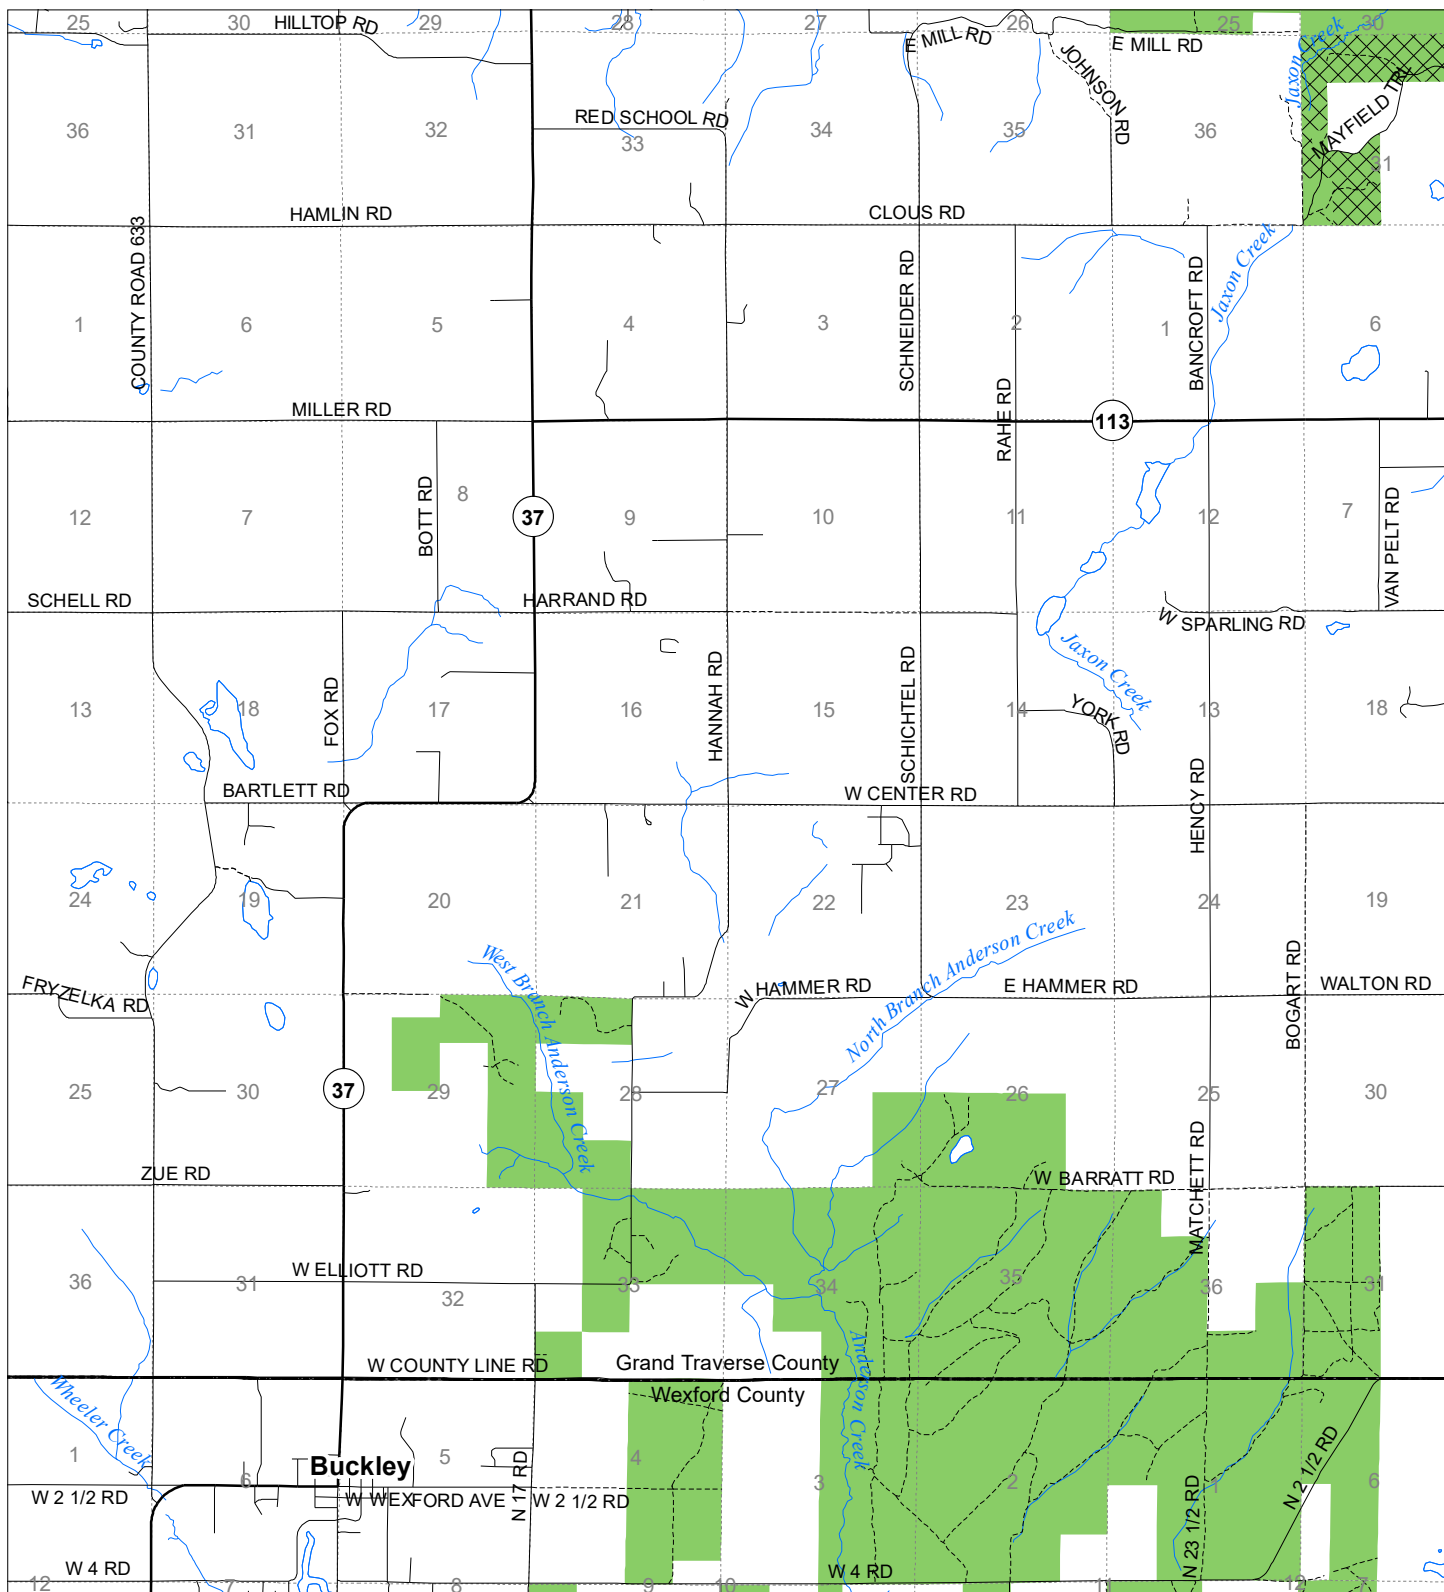

Fuelwood Collection Grand Traverse County T25N,R11W

- State land open to fuelwood collection
- State land closed to fuelwood collection

Effective: March 1, 2021

 Miles
 0 0.5 1

02/02/2021