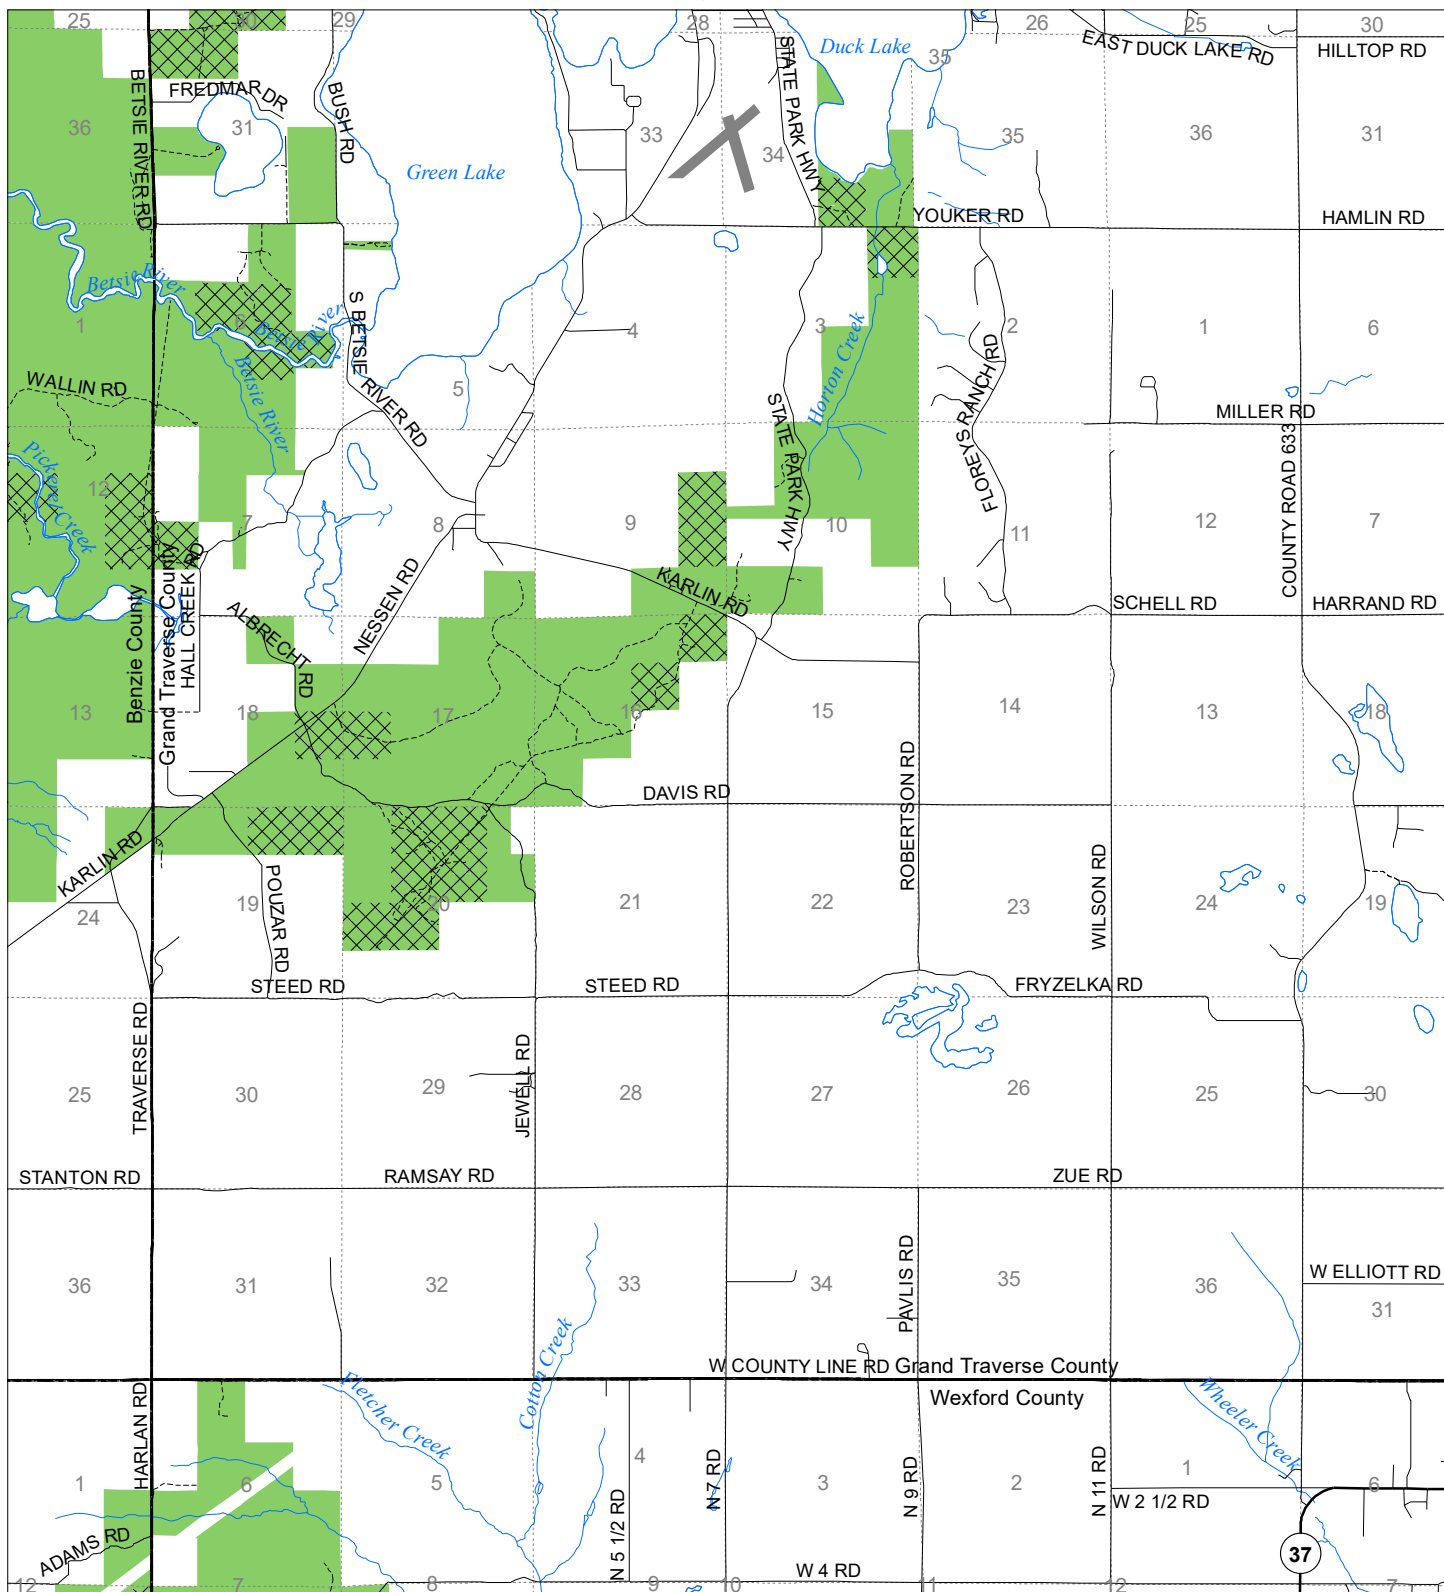

# Fuelwood Collection Grand Traverse County T25N,R12W

- State land open to fuelwood collection
- State land closed to fuelwood collection

Effective: March 1, 2021

N  
Miles  
0 0.5 1

02/02/2021