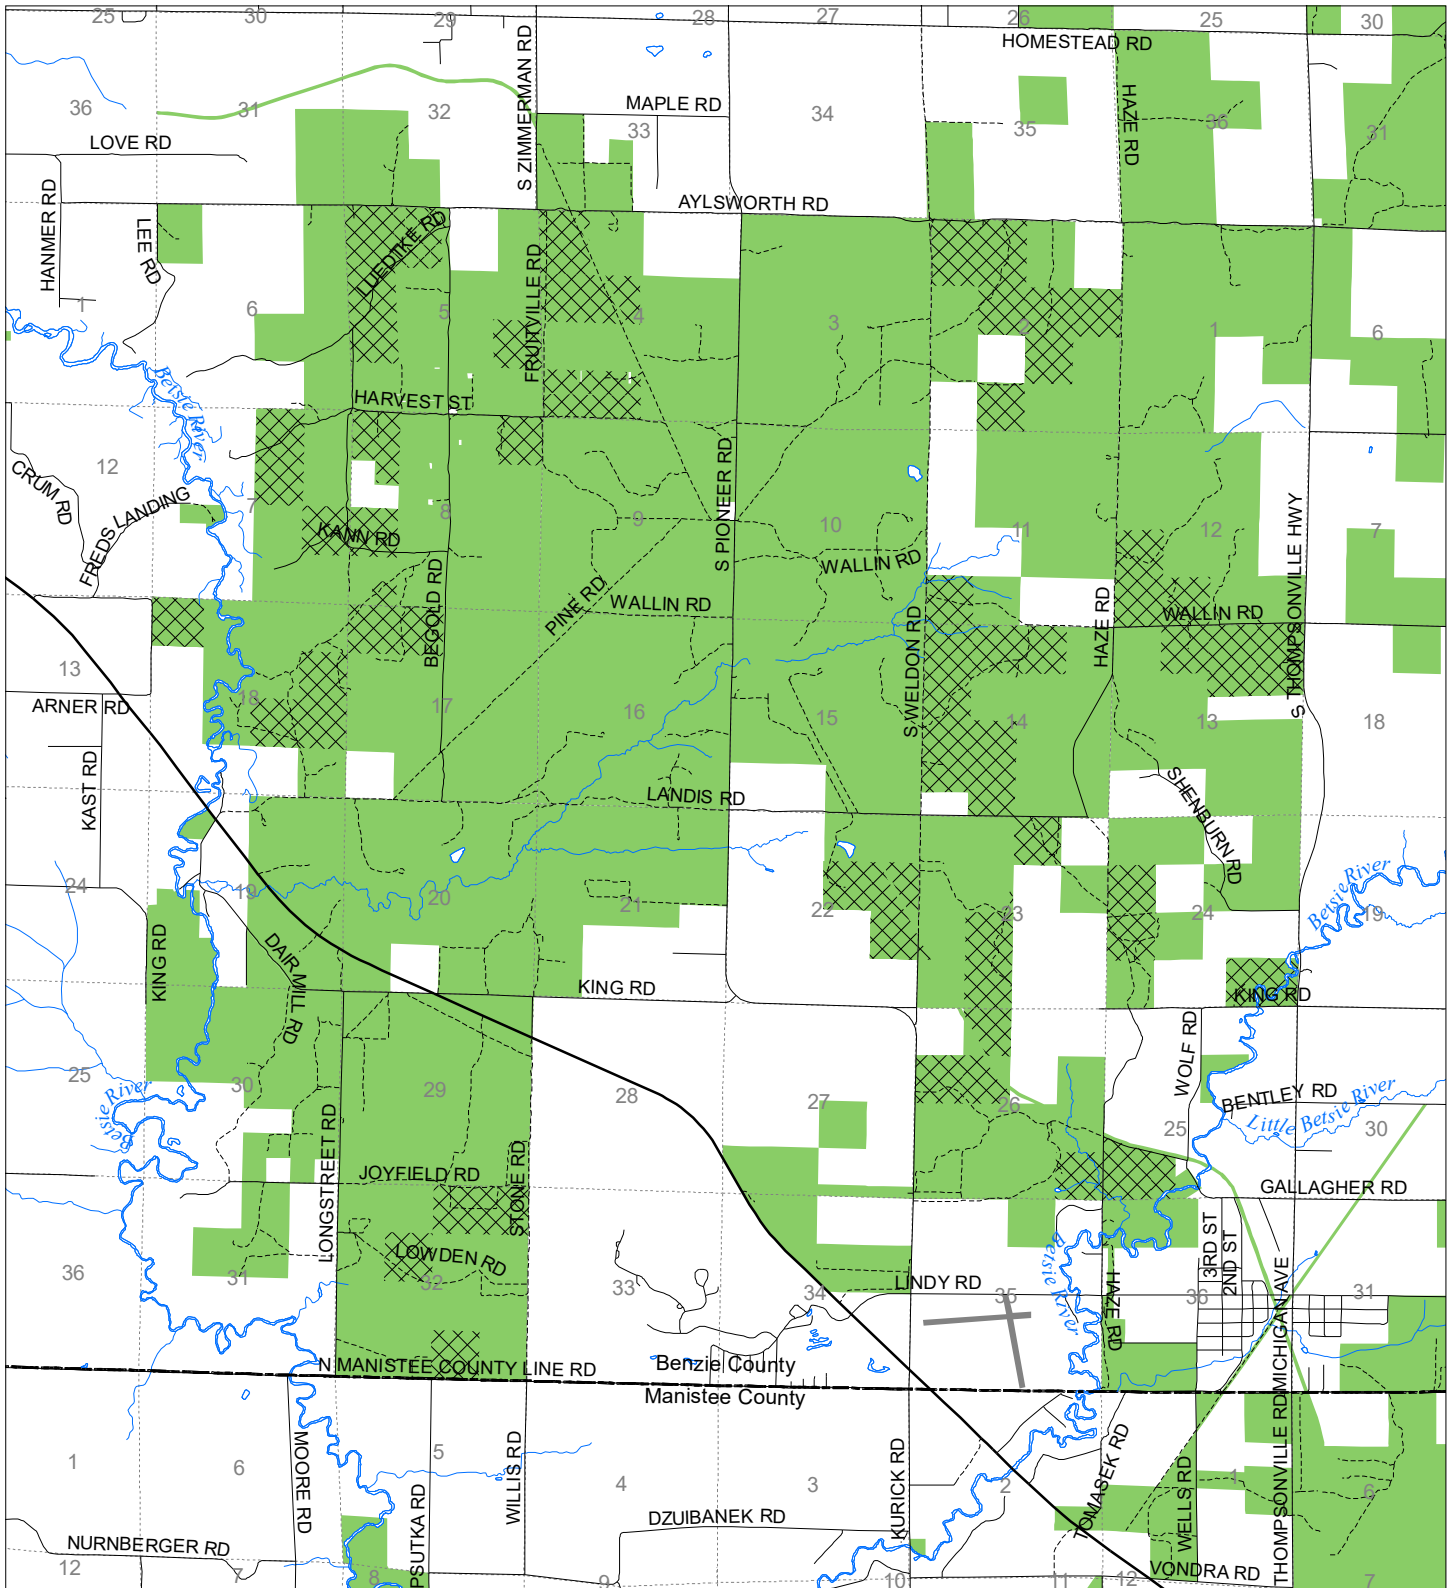

Fuelwood Collection Benzie County T25N,R14W

State land open to fuelwood collection
 State land closed to fuelwood collection
 Effective: March 1, 2021

N
 Miles
 0 0.5 1
 02/02/2021