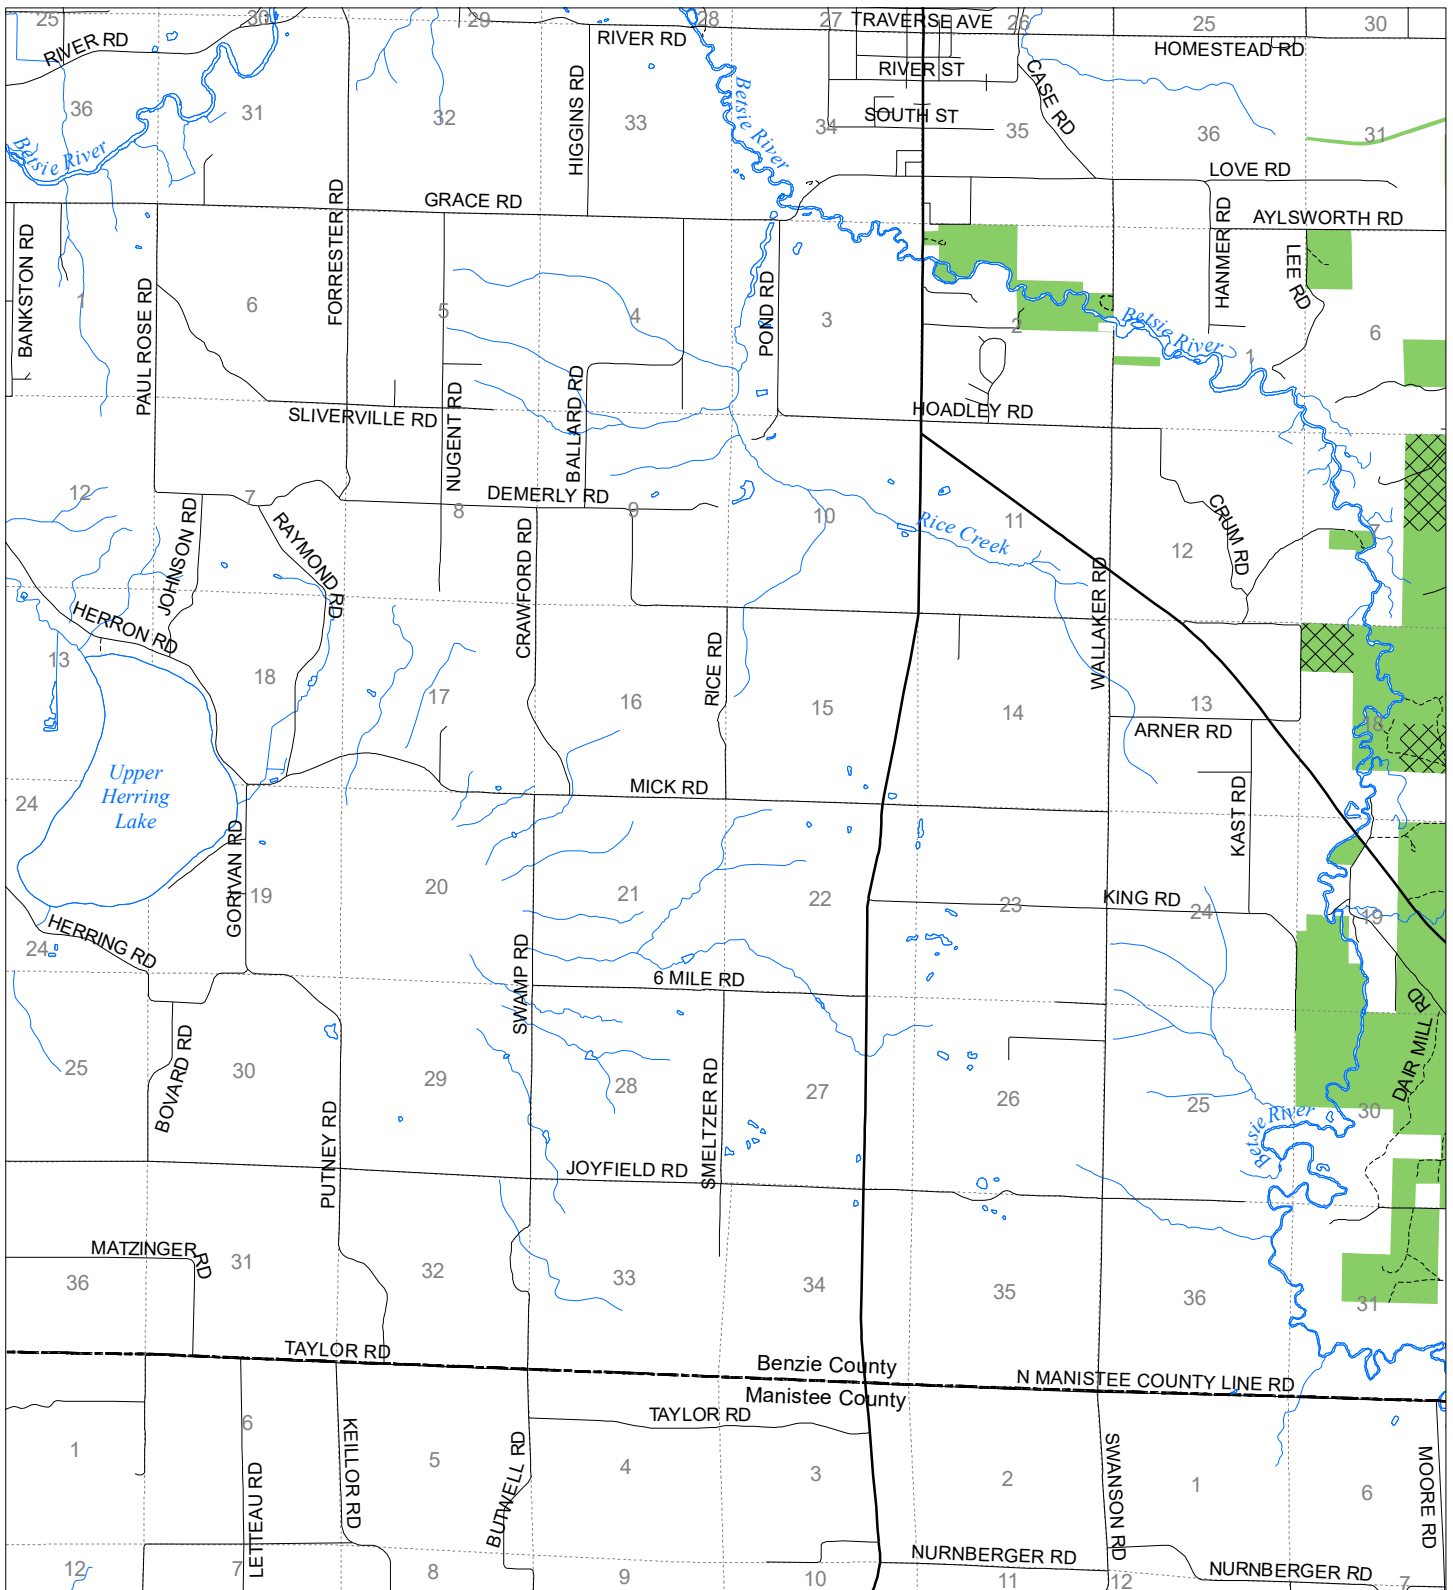

# Fuelwood Collection Benzie County T25N,R15W

- State land open to fuelwood collection
- State land closed to fuelwood collection

Effective: March 1, 2021

N

Miles  
0 0.5 1

02/02/2021