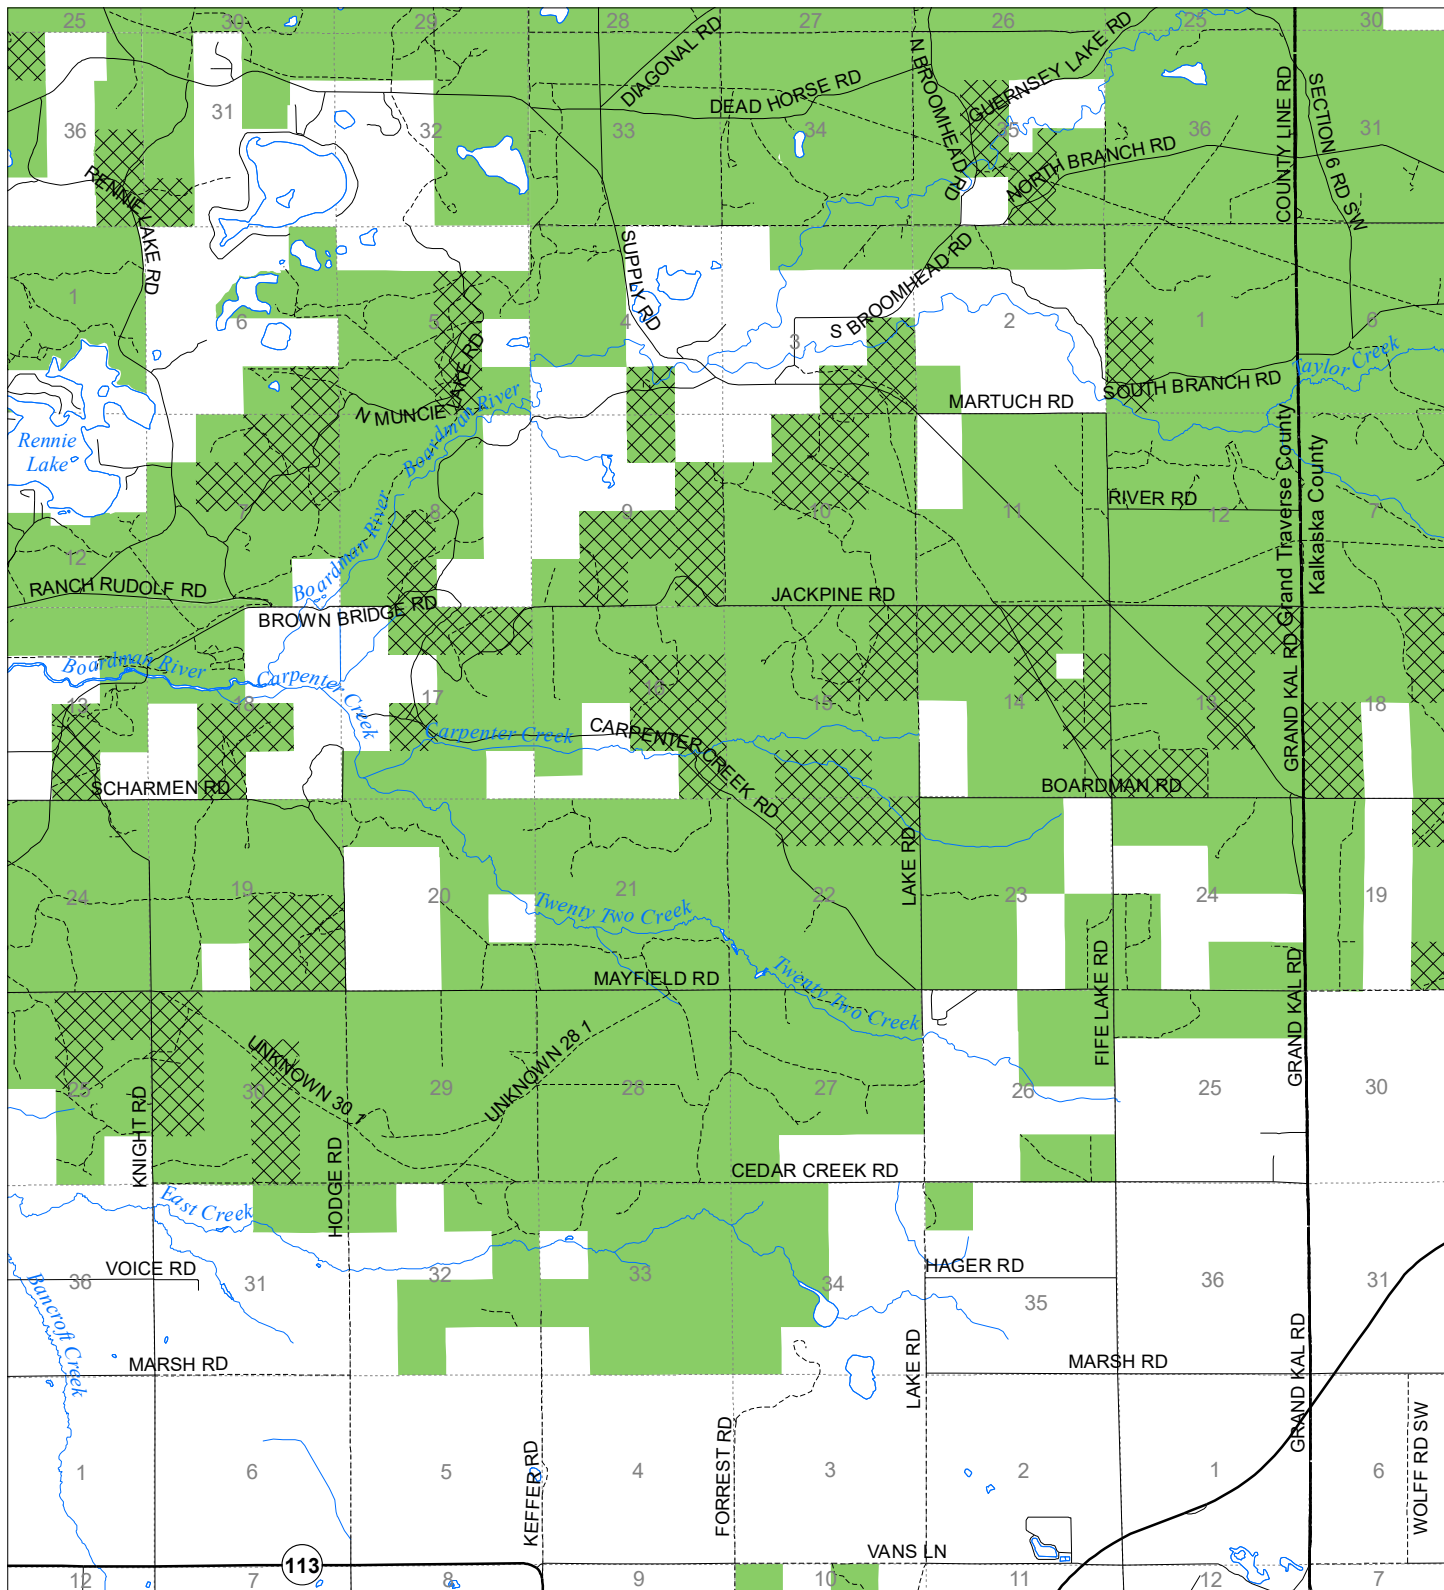

# Fuelwood Collection Grand Traverse County T26N,R09W

- State land open to fuelwood collection
- State land closed to fuelwood collection

Effective: March 1, 2021