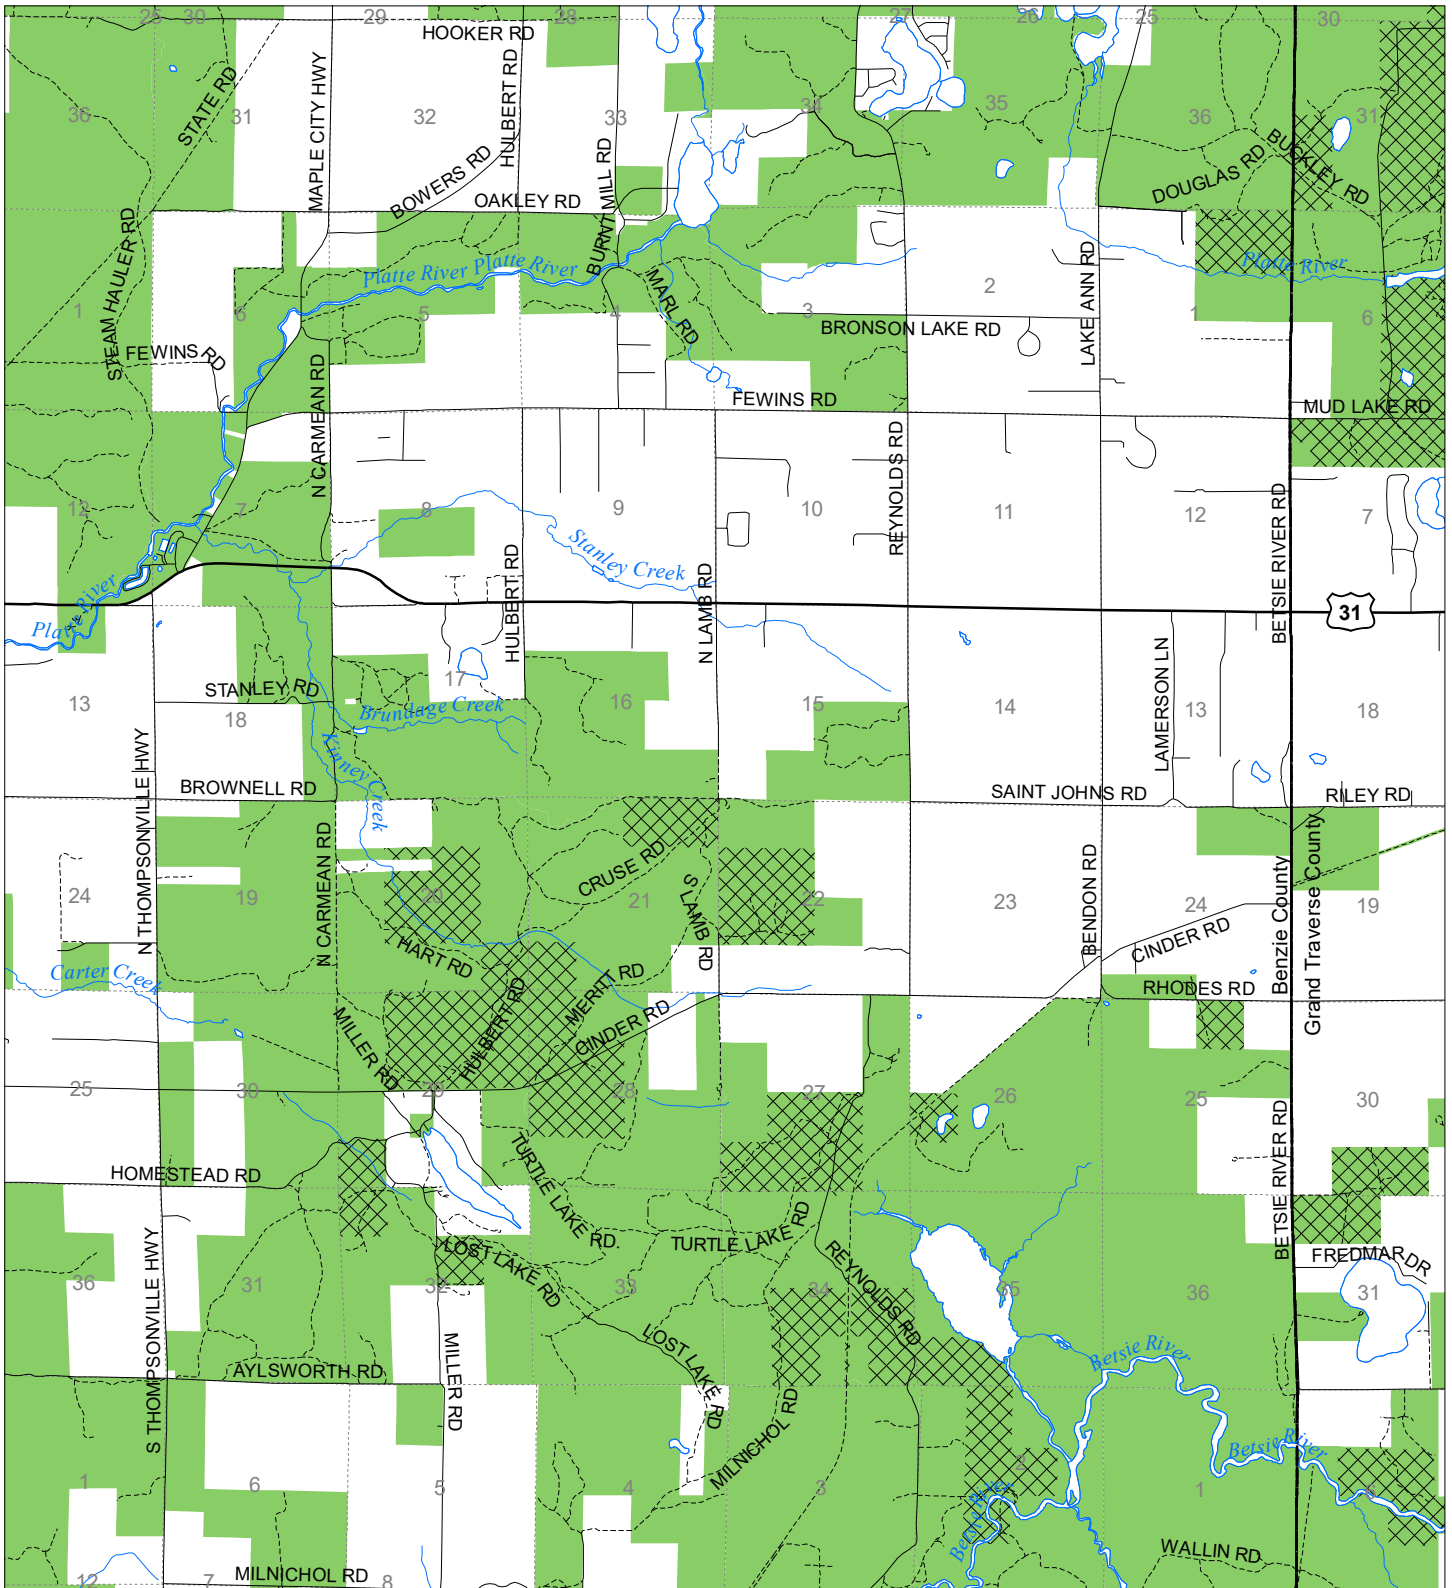

Fuelwood Collection Benzie County T26N,R13W

- State land open to fuelwood collection
- State land closed to fuelwood collection

Effective: March 1, 2021

N
Miles
0 0.5 1

02/02/2021