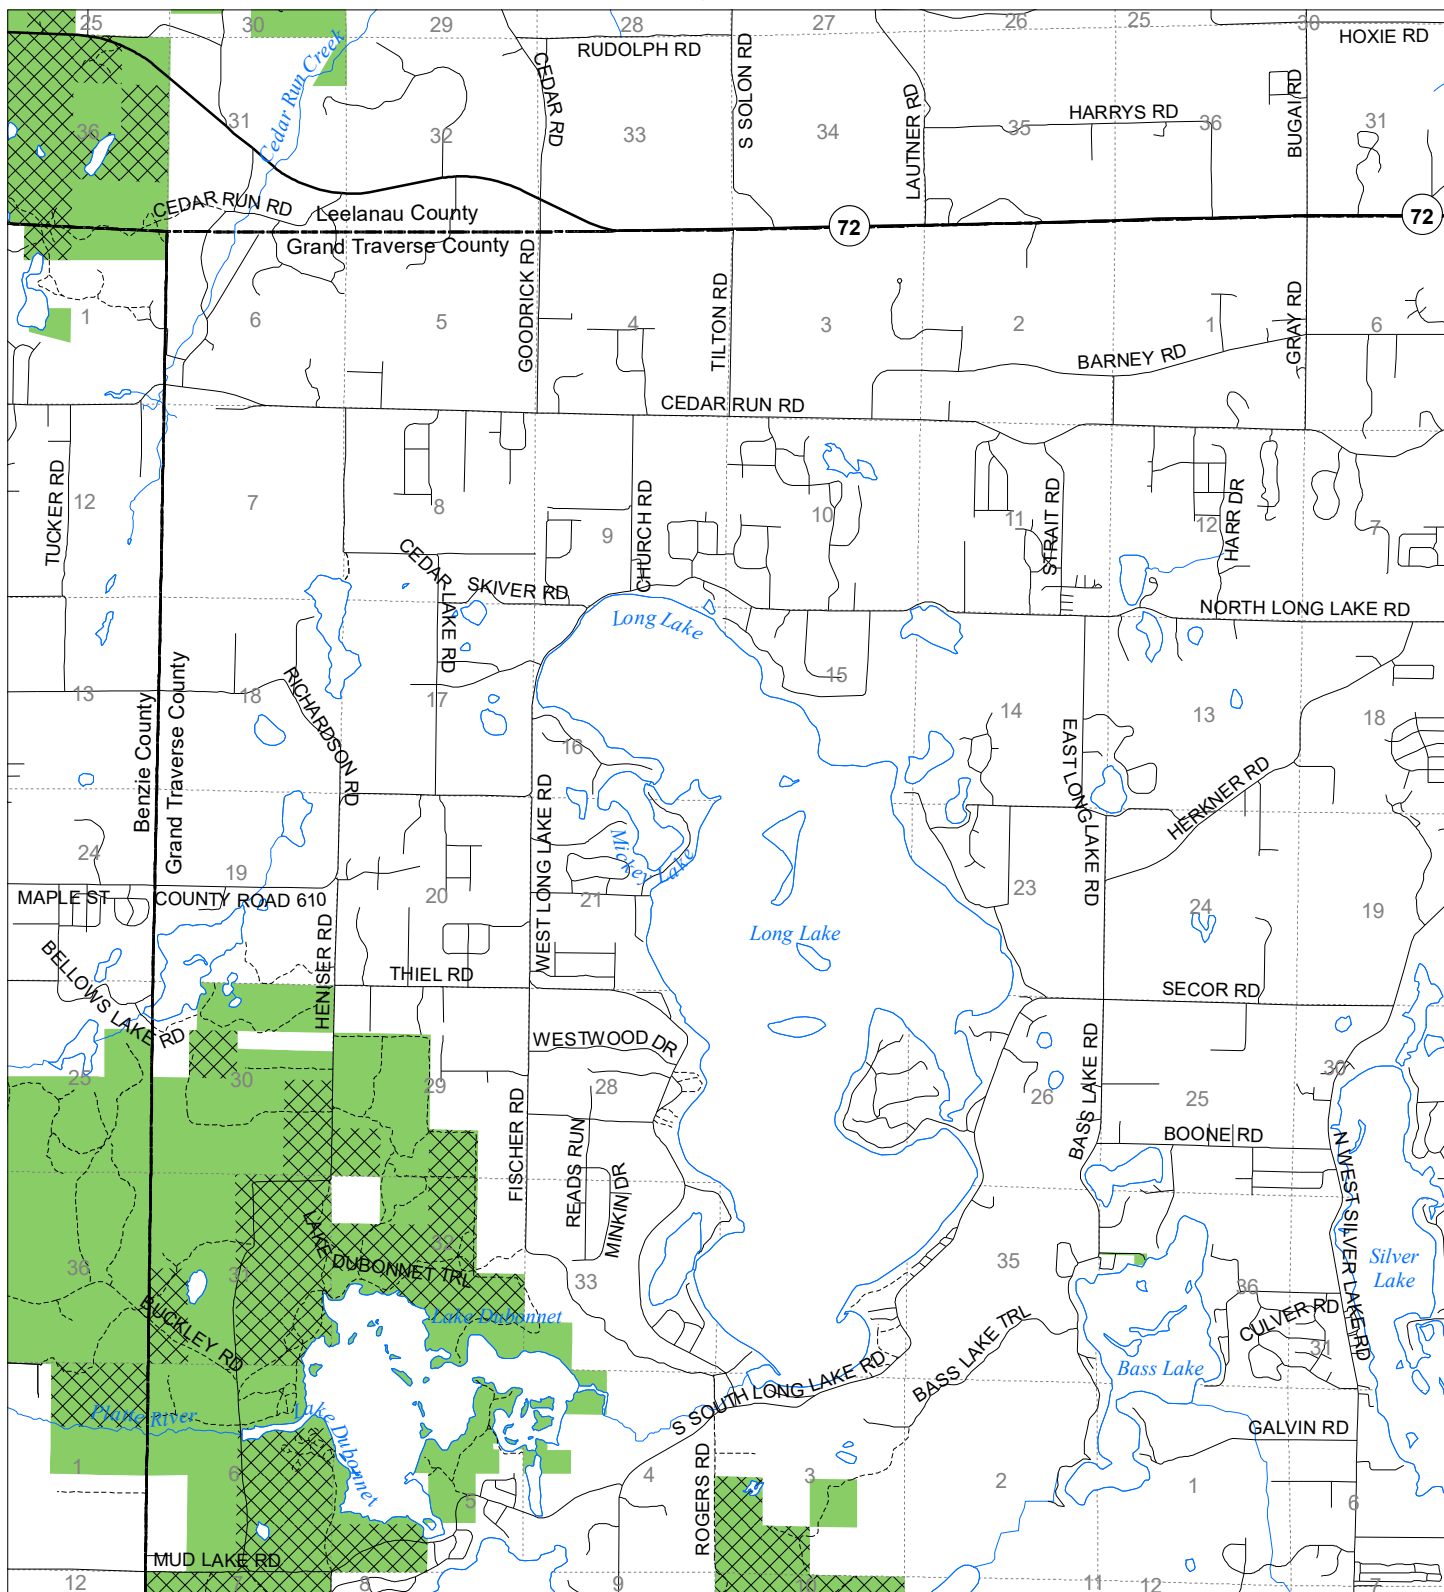

Fuelwood Collection Grand Traverse County T27N,R12W

- State land open to fuelwood collection
- State land closed to fuelwood collection

Effective: March 1, 2021

02/02/2021