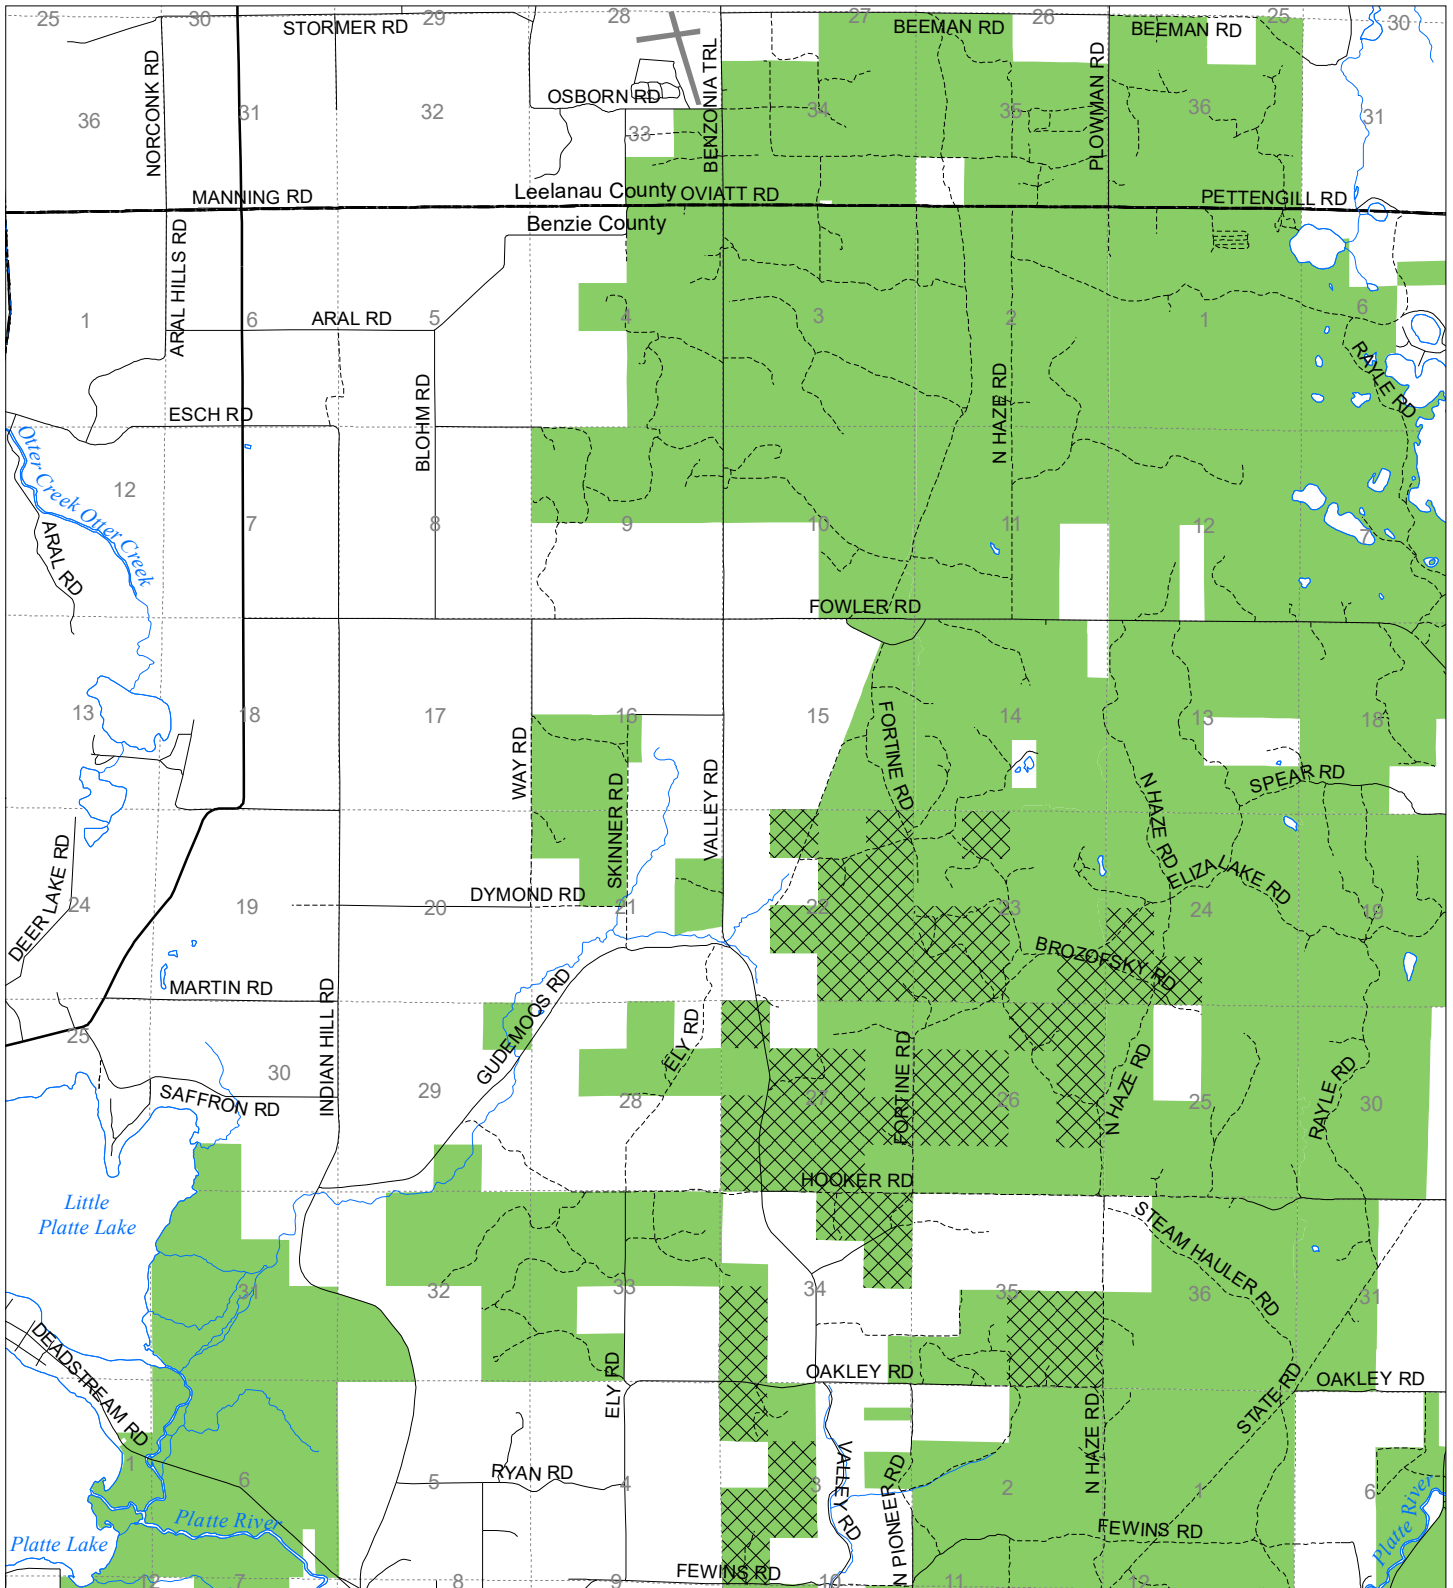

Fuelwood Collection Benzie County T27N,R14W

- State land open to fuelwood collection
- State land closed to fuelwood collection

Effective: March 1, 2021

N

Miles

0 0.5 1

02/02/2021