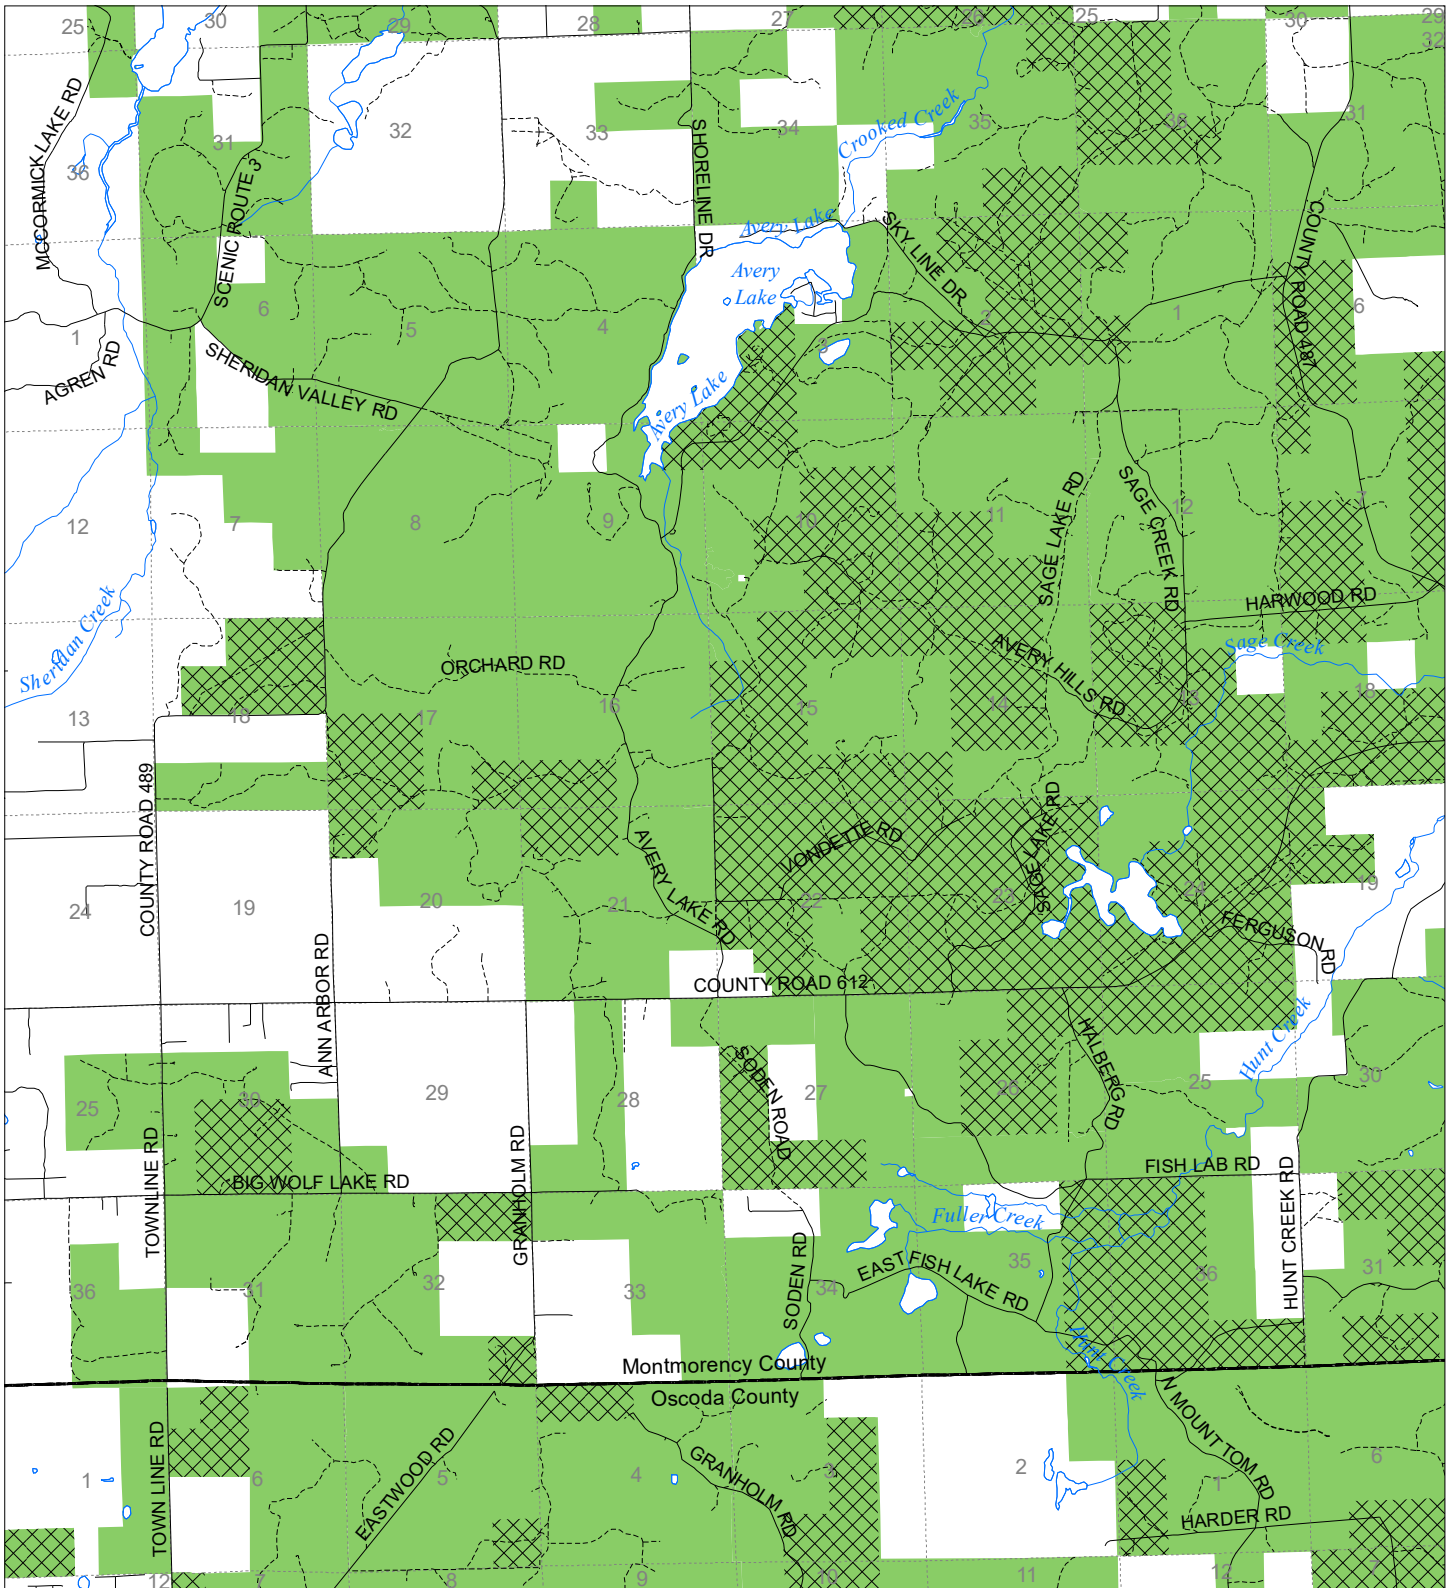

Fuelwood Collection Montmorency County T29N,R02E

State land open to fuelwood collection
 State land closed to fuelwood collection
 Effective: March 1, 2021

N
 Miles
 0 0.5 1
 02/02/2021