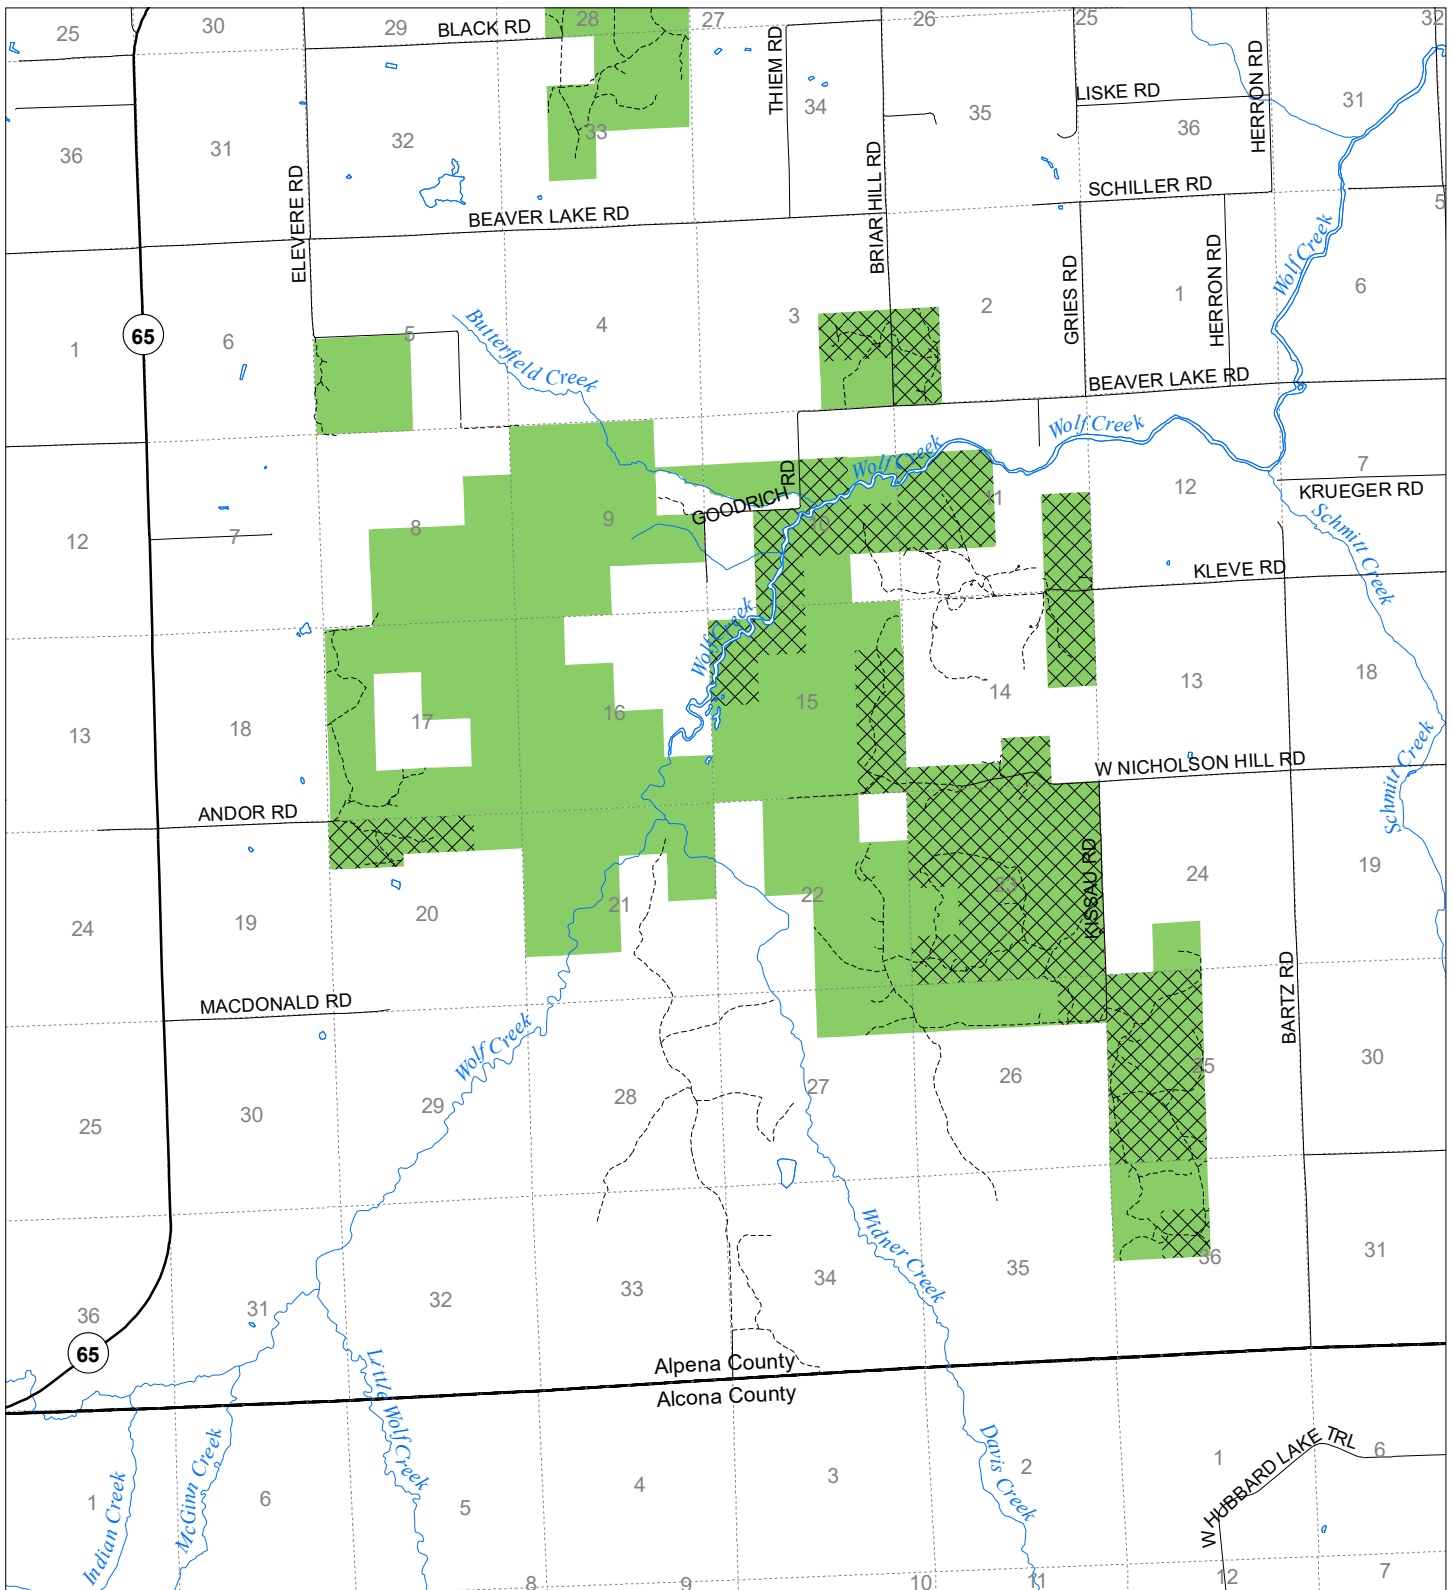

# Fuelwood Collection Alpena County T29N,R06E

State land open to fuelwood collection  
 State land closed to fuelwood collection  
 Effective: March 1, 2021

N

0      Miles      1  
                 0.5

02/02/2021