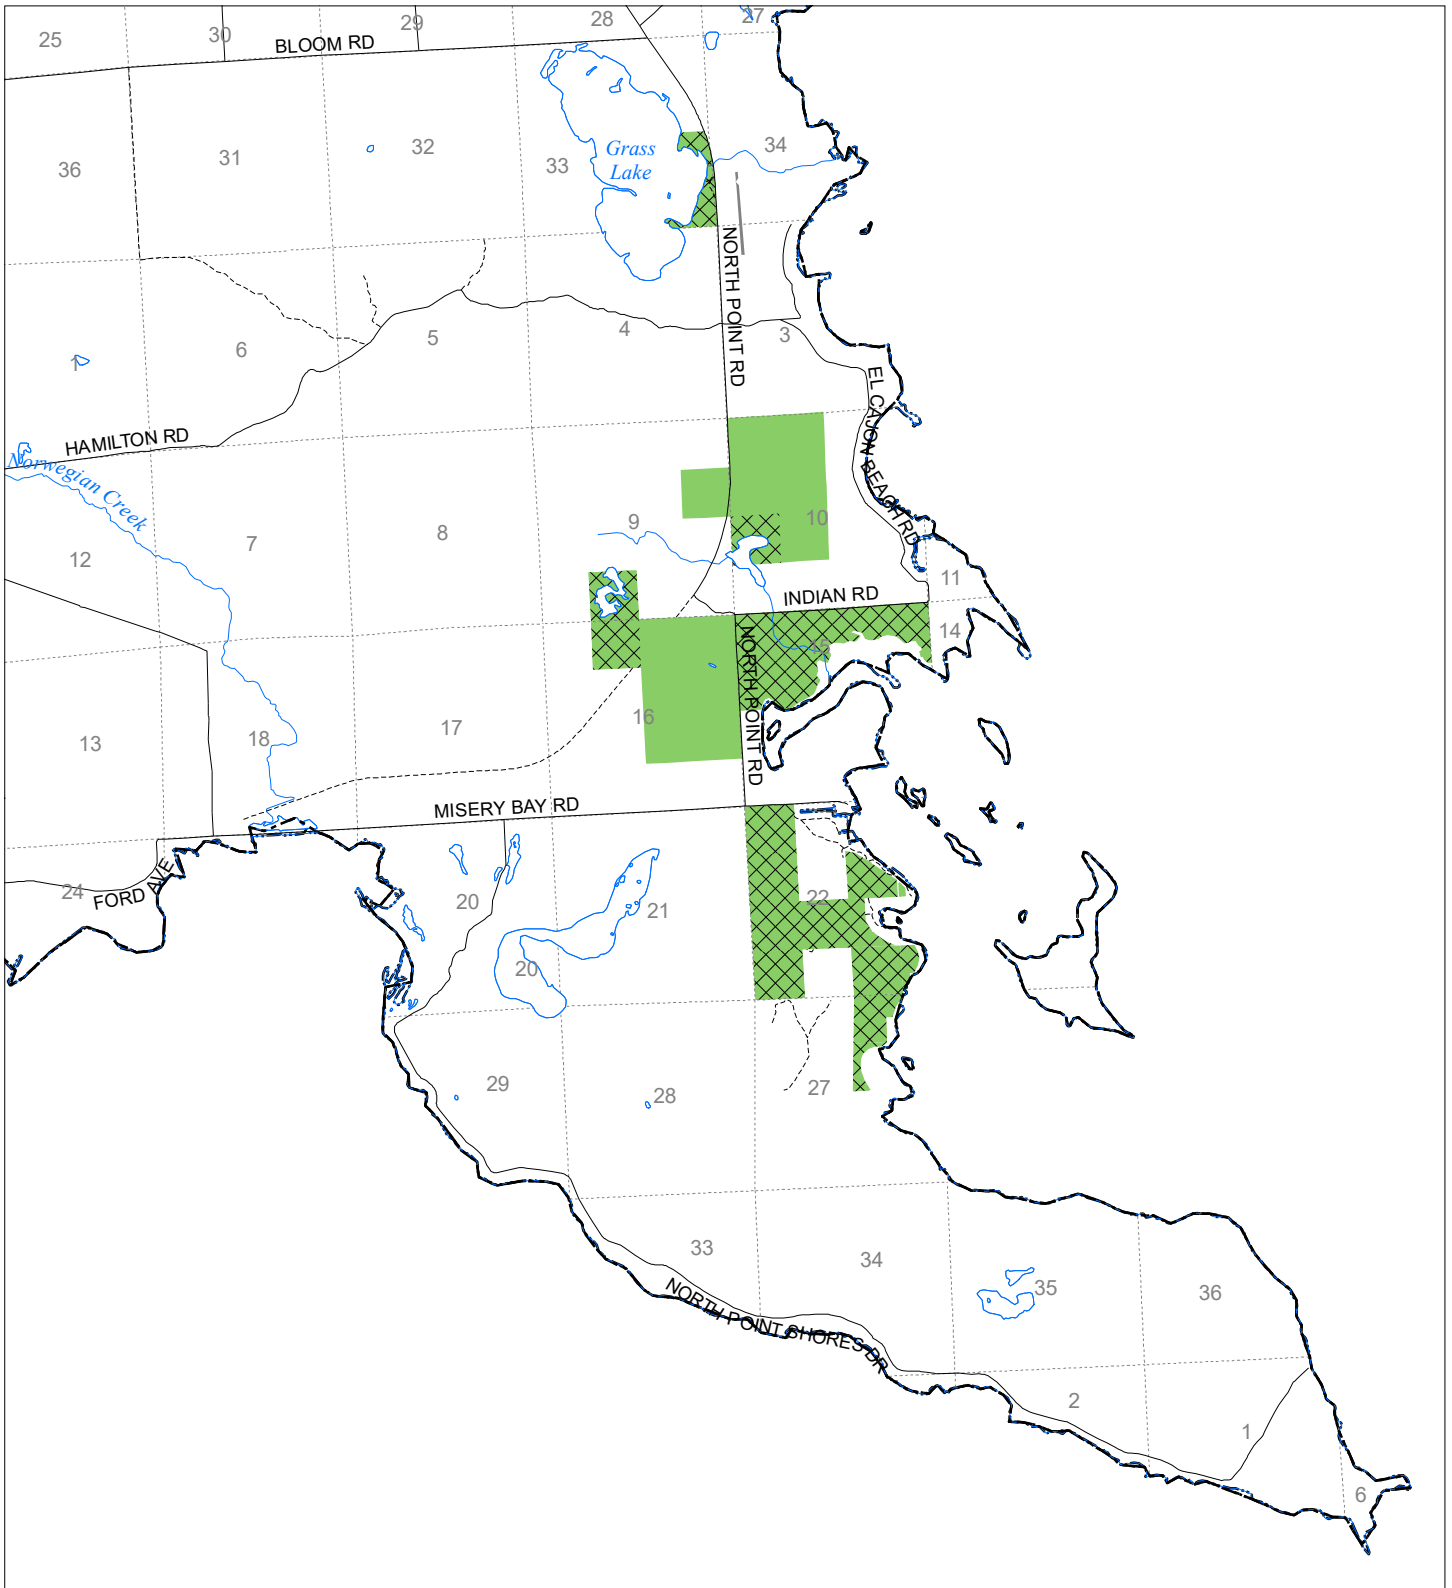

Fuelwood Collection  
Alpena County  
**T31N,R09E**

- State land open to fuelwood collection
- State land closed to fuelwood collection

Effective: March 1, 2021