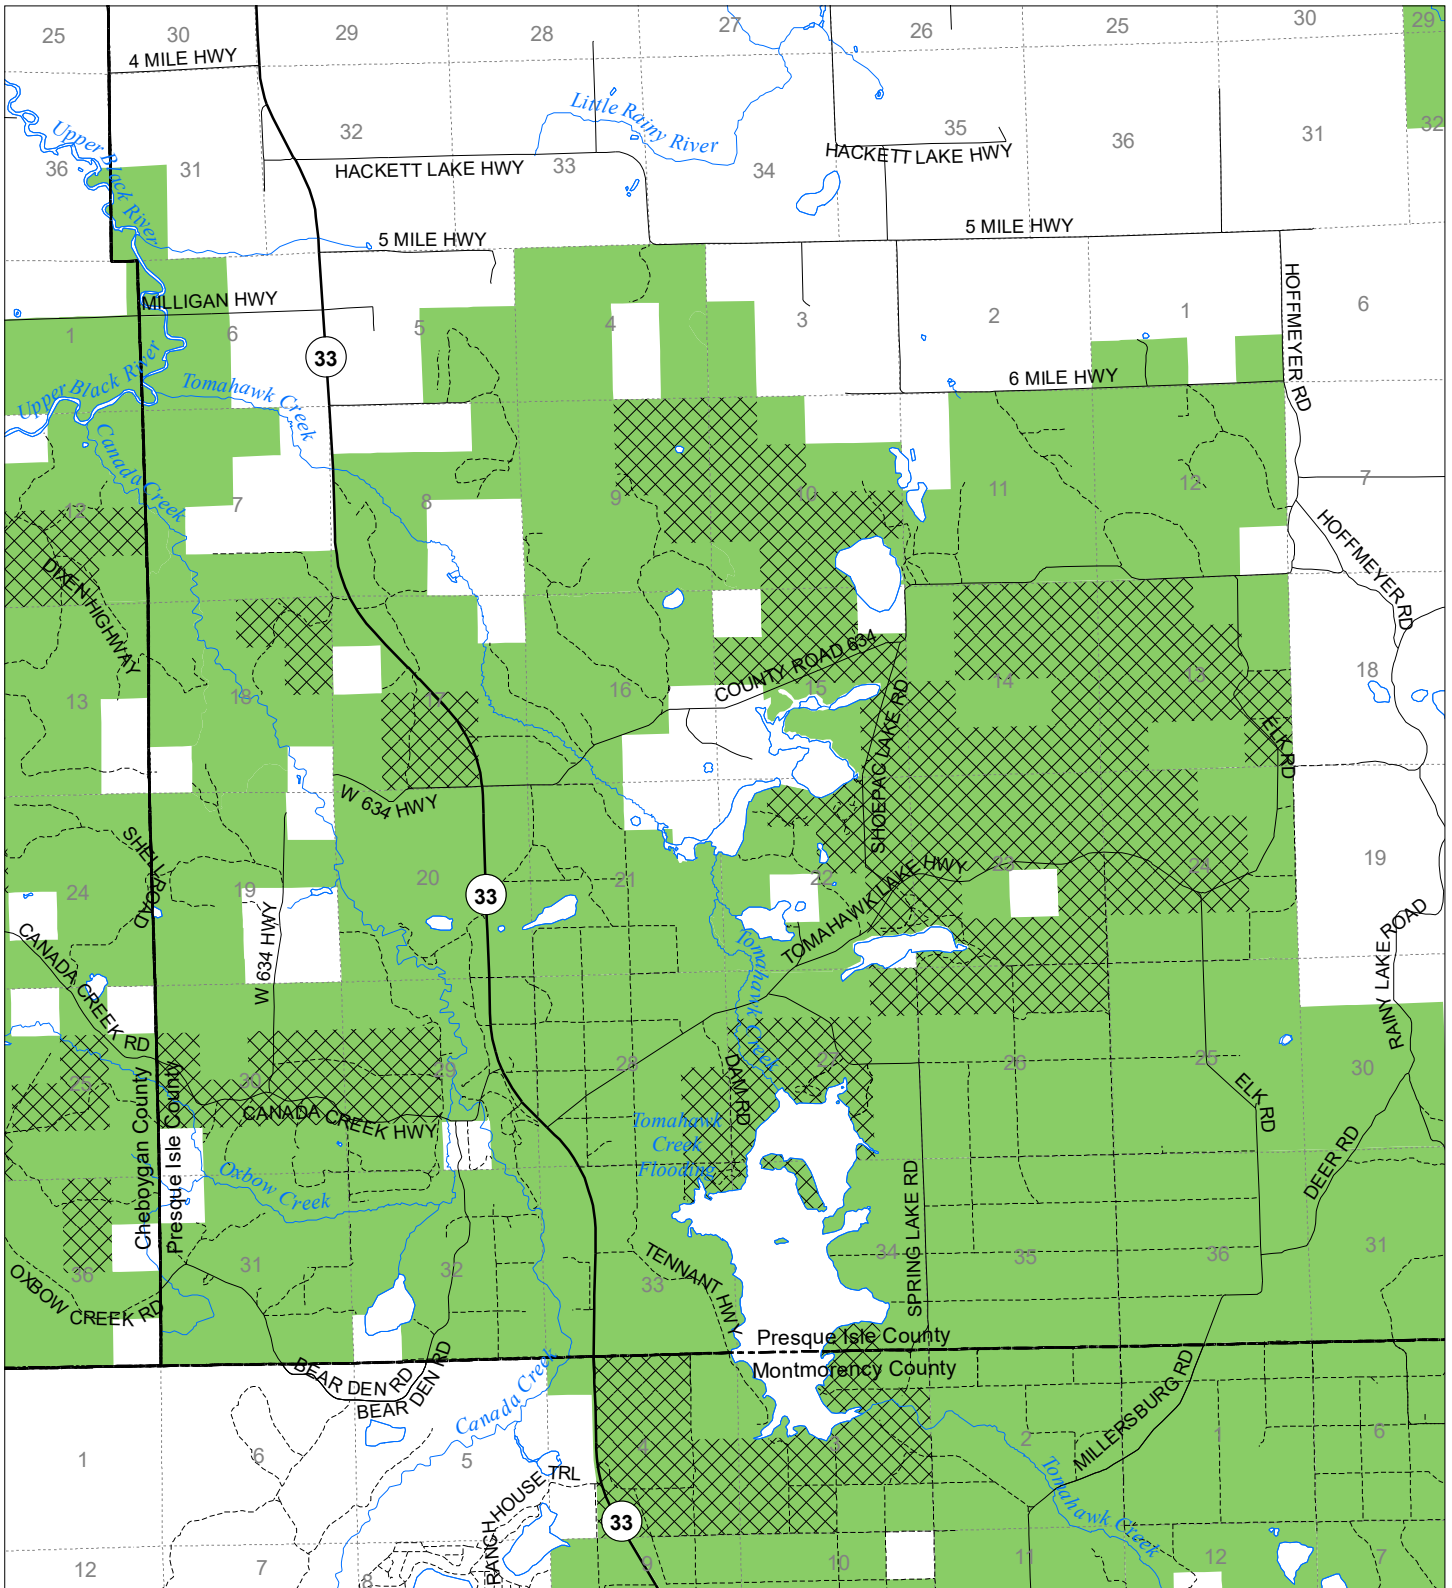

Fuelwood Collection Presque Isle County T33N,R02E

State land open to fuelwood collection
 State land closed to fuelwood collection
 Effective: March 1, 2021

N
 Miles
 0 0.5 1
 02/02/2021