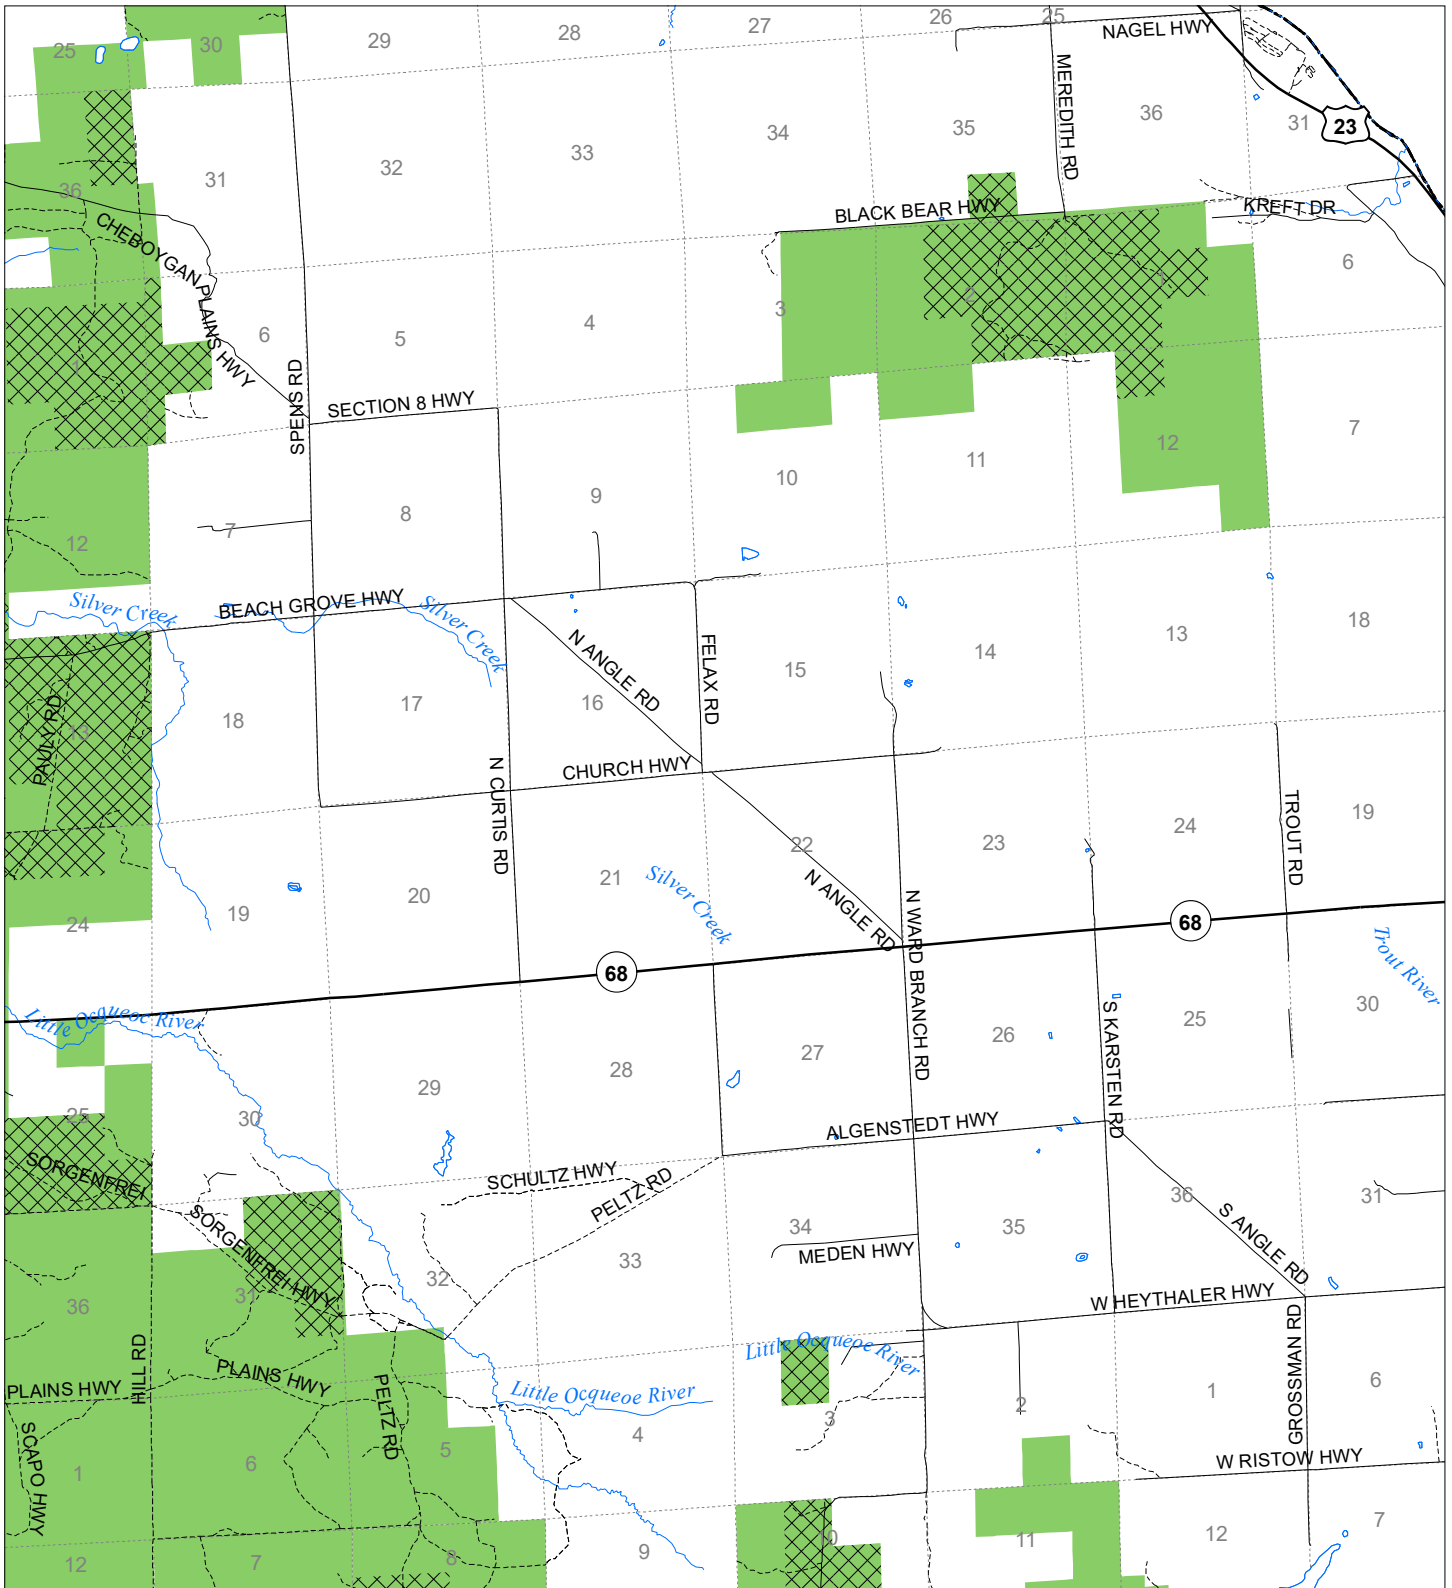

Fuelwood Collection
 Presque Isle County
T35N,R04E

- State land open to fuelwood collection
- State land closed to fuelwood collection

Effective: March 1, 2021

N
 Miles
 0 0.5 1

02/02/2021