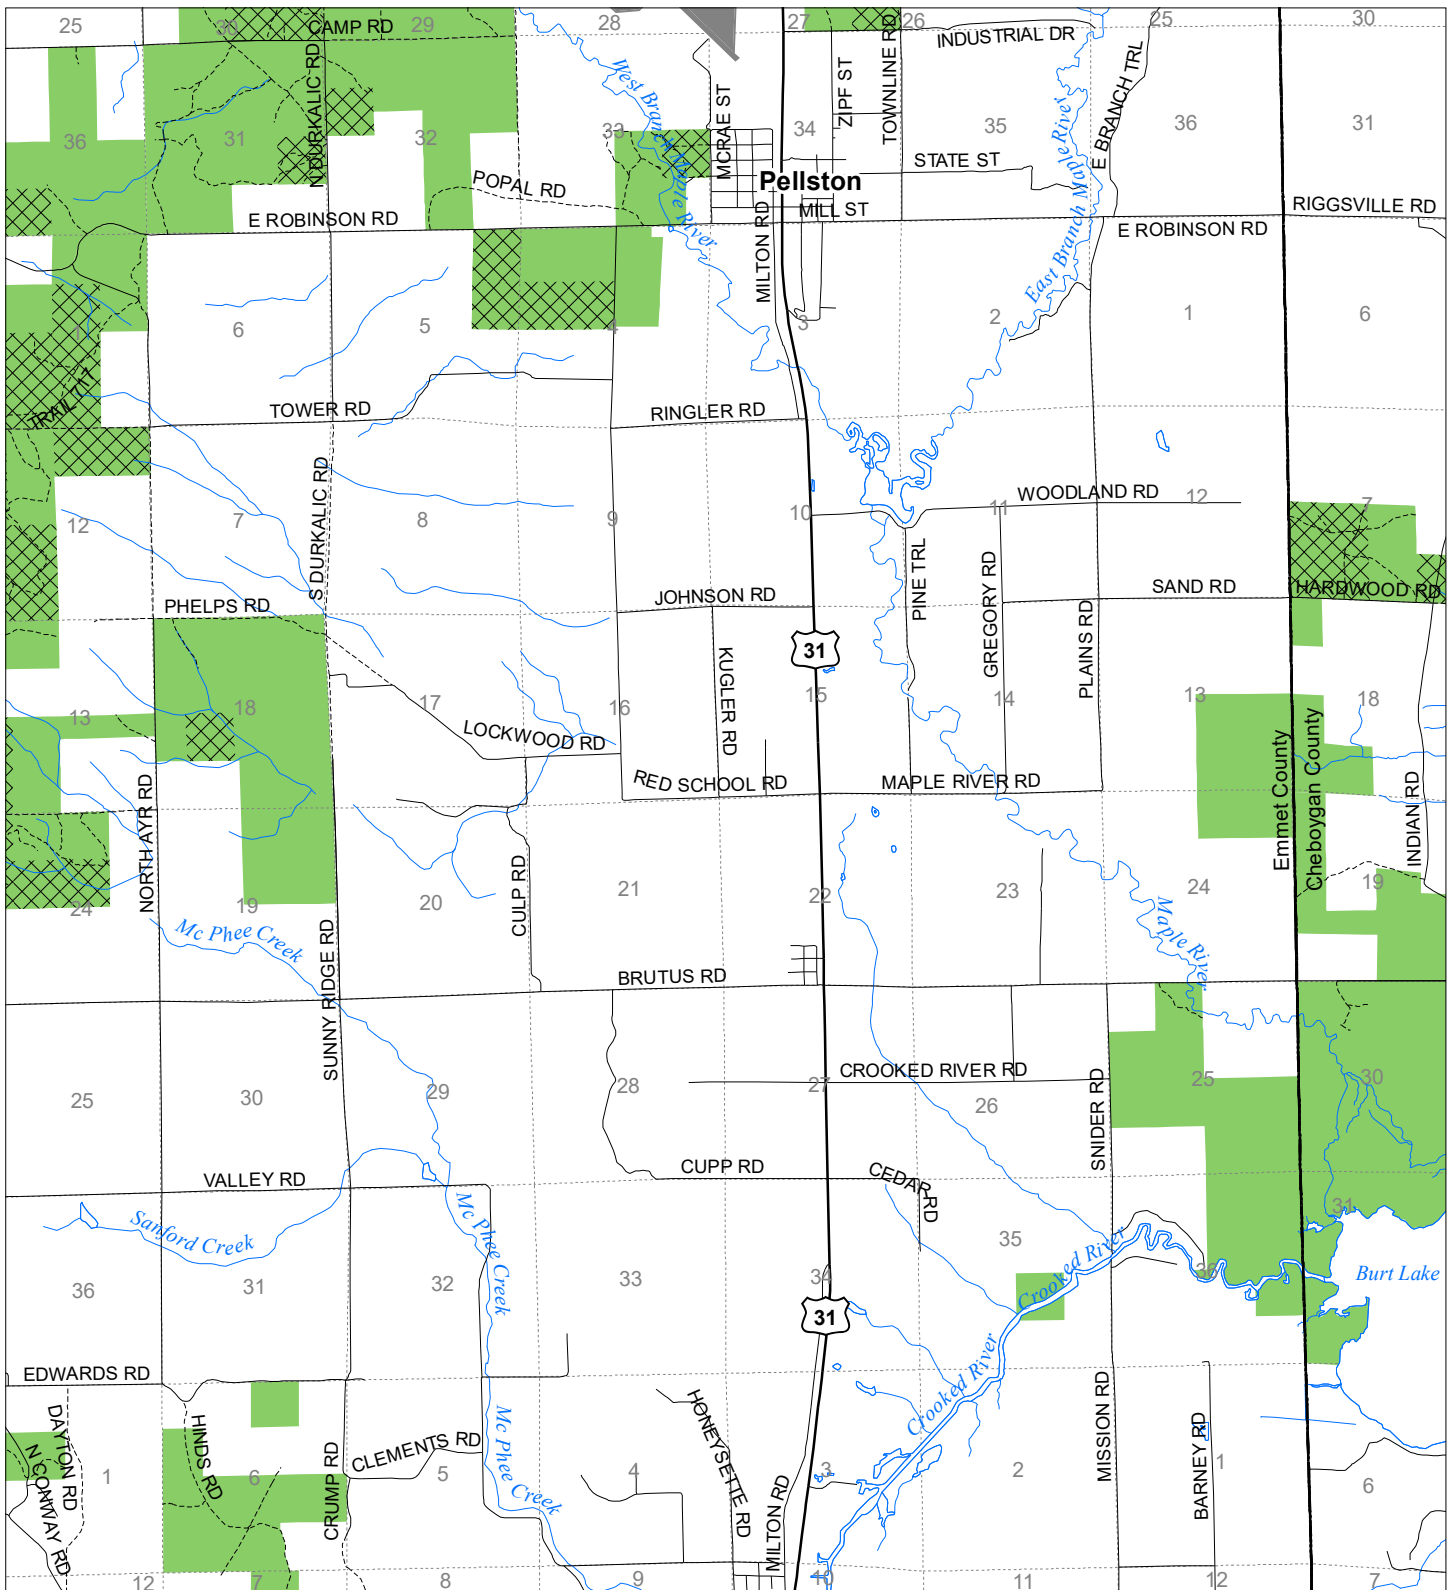

Fuelwood Collection Emmet County T36N,R04W

- State land open to fuelwood collection
- State land closed to fuelwood collection

Effective: March 1, 2021

 0 Miles 1
 0.5
 02/02/2021