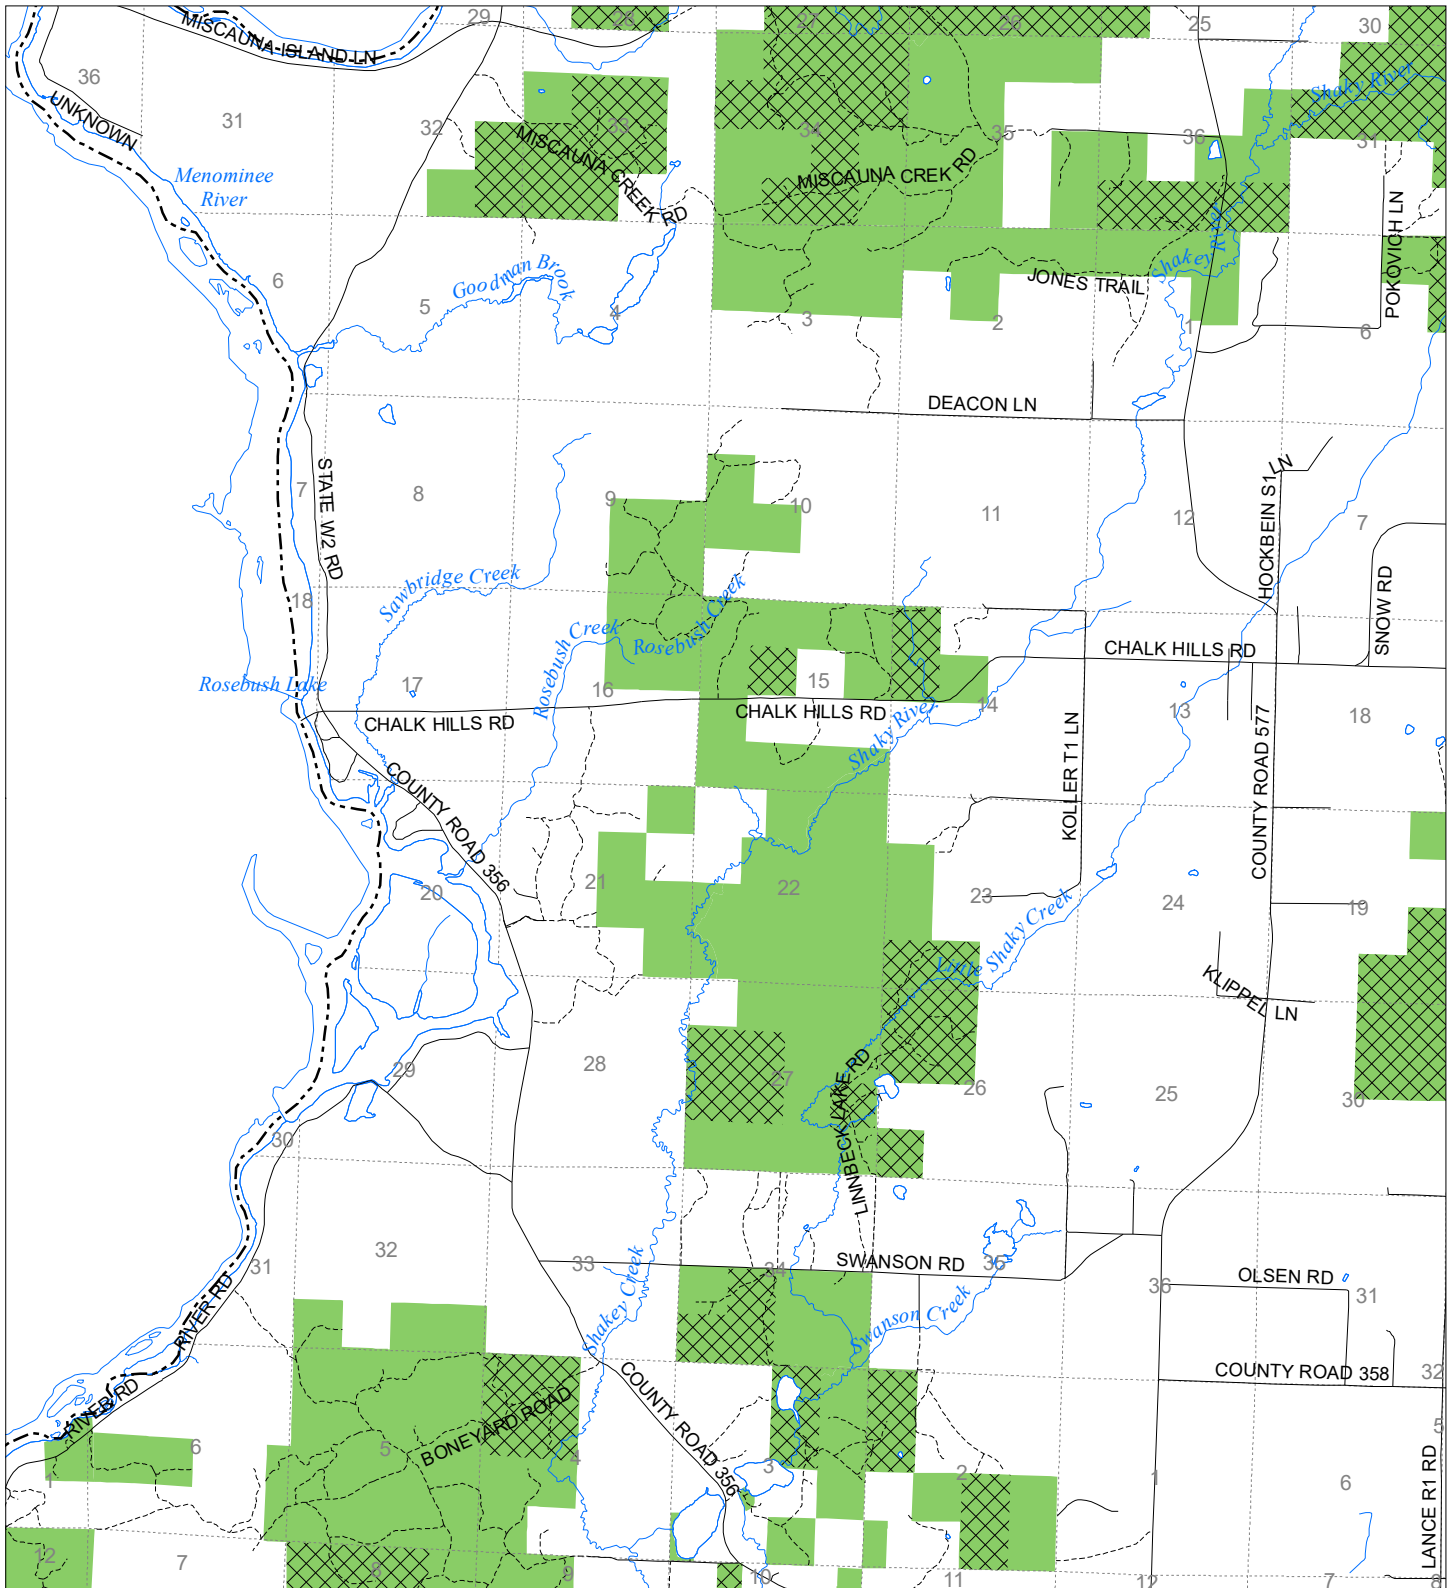

Fuelwood Collection Menominee County T36N,R28W

- State land open to fuelwood collection
- State land closed to fuelwood collection

Effective: March 1, 2021

N
 Miles
 0 0.5 1

02/02/2021