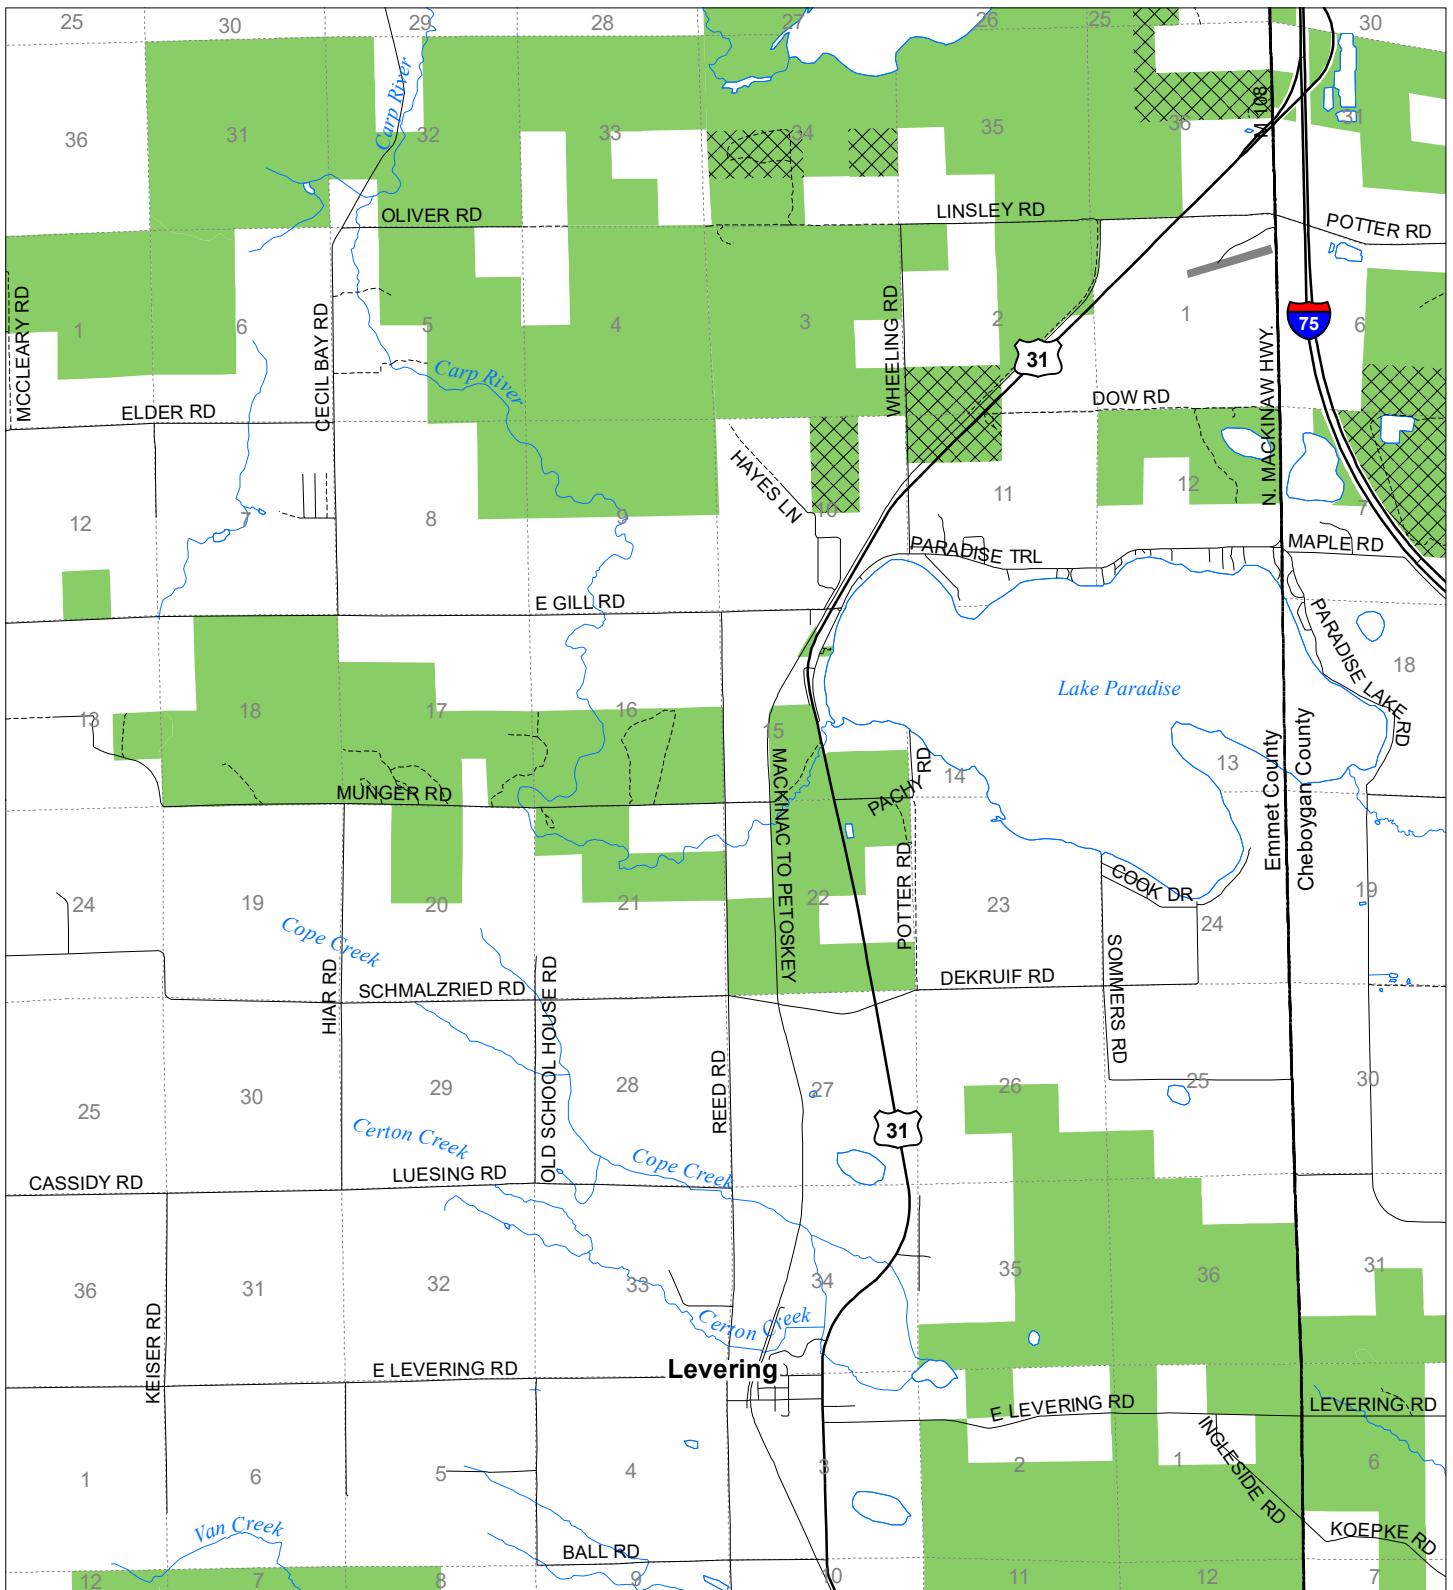

Fuelwood Collection Emmet County T38N,R04W

State land open to fuelwood collection
 State land closed to fuelwood collection
 Effective: March 1, 2021

N
 Miles
 0 0.5 1
 02/02/2021