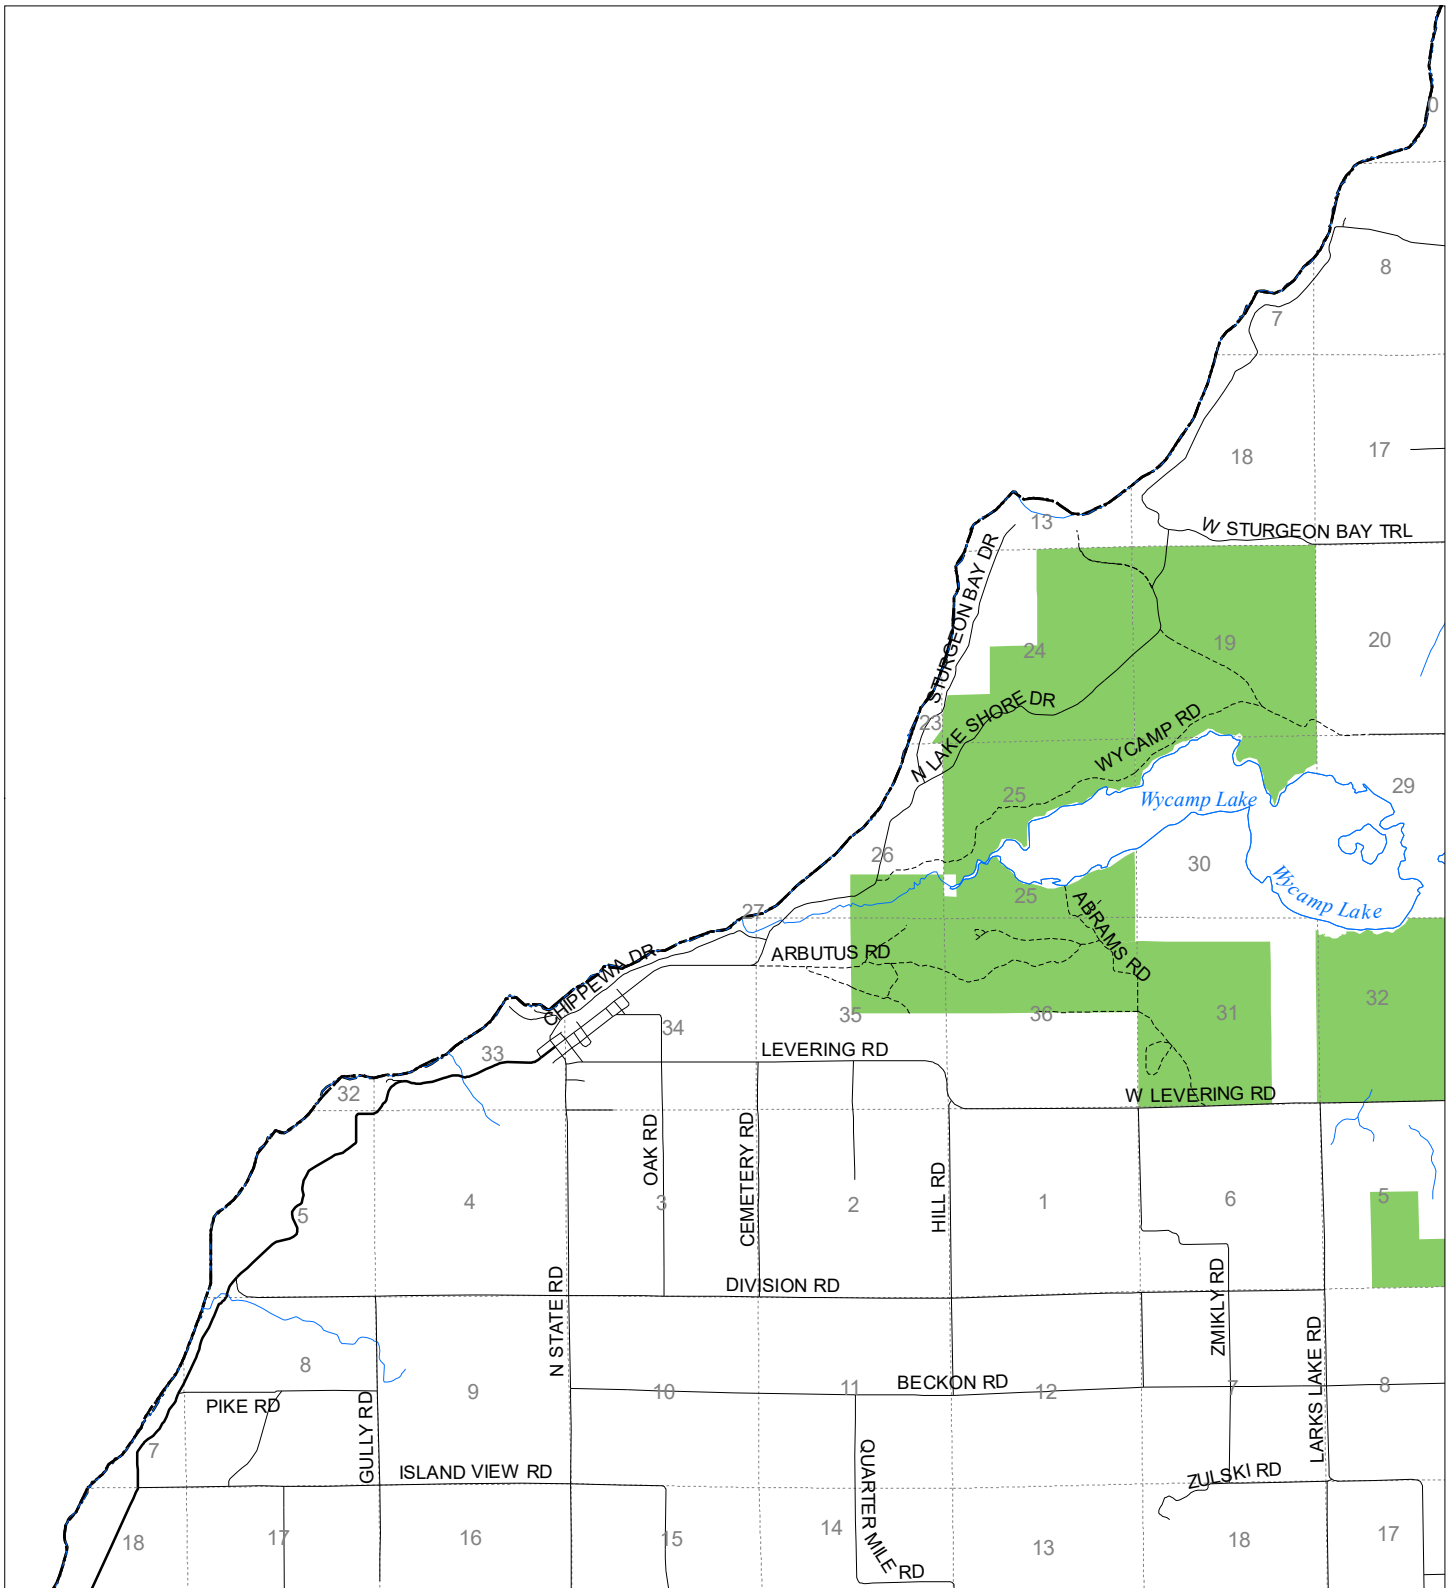

Fuelwood Collection
 Emmet County
T38N,R06W

- State land open to fuelwood collection
- State land closed to fuelwood collection

Effective: March 1, 2021

N
 Miles
 0 0.5 1

02/02/2021