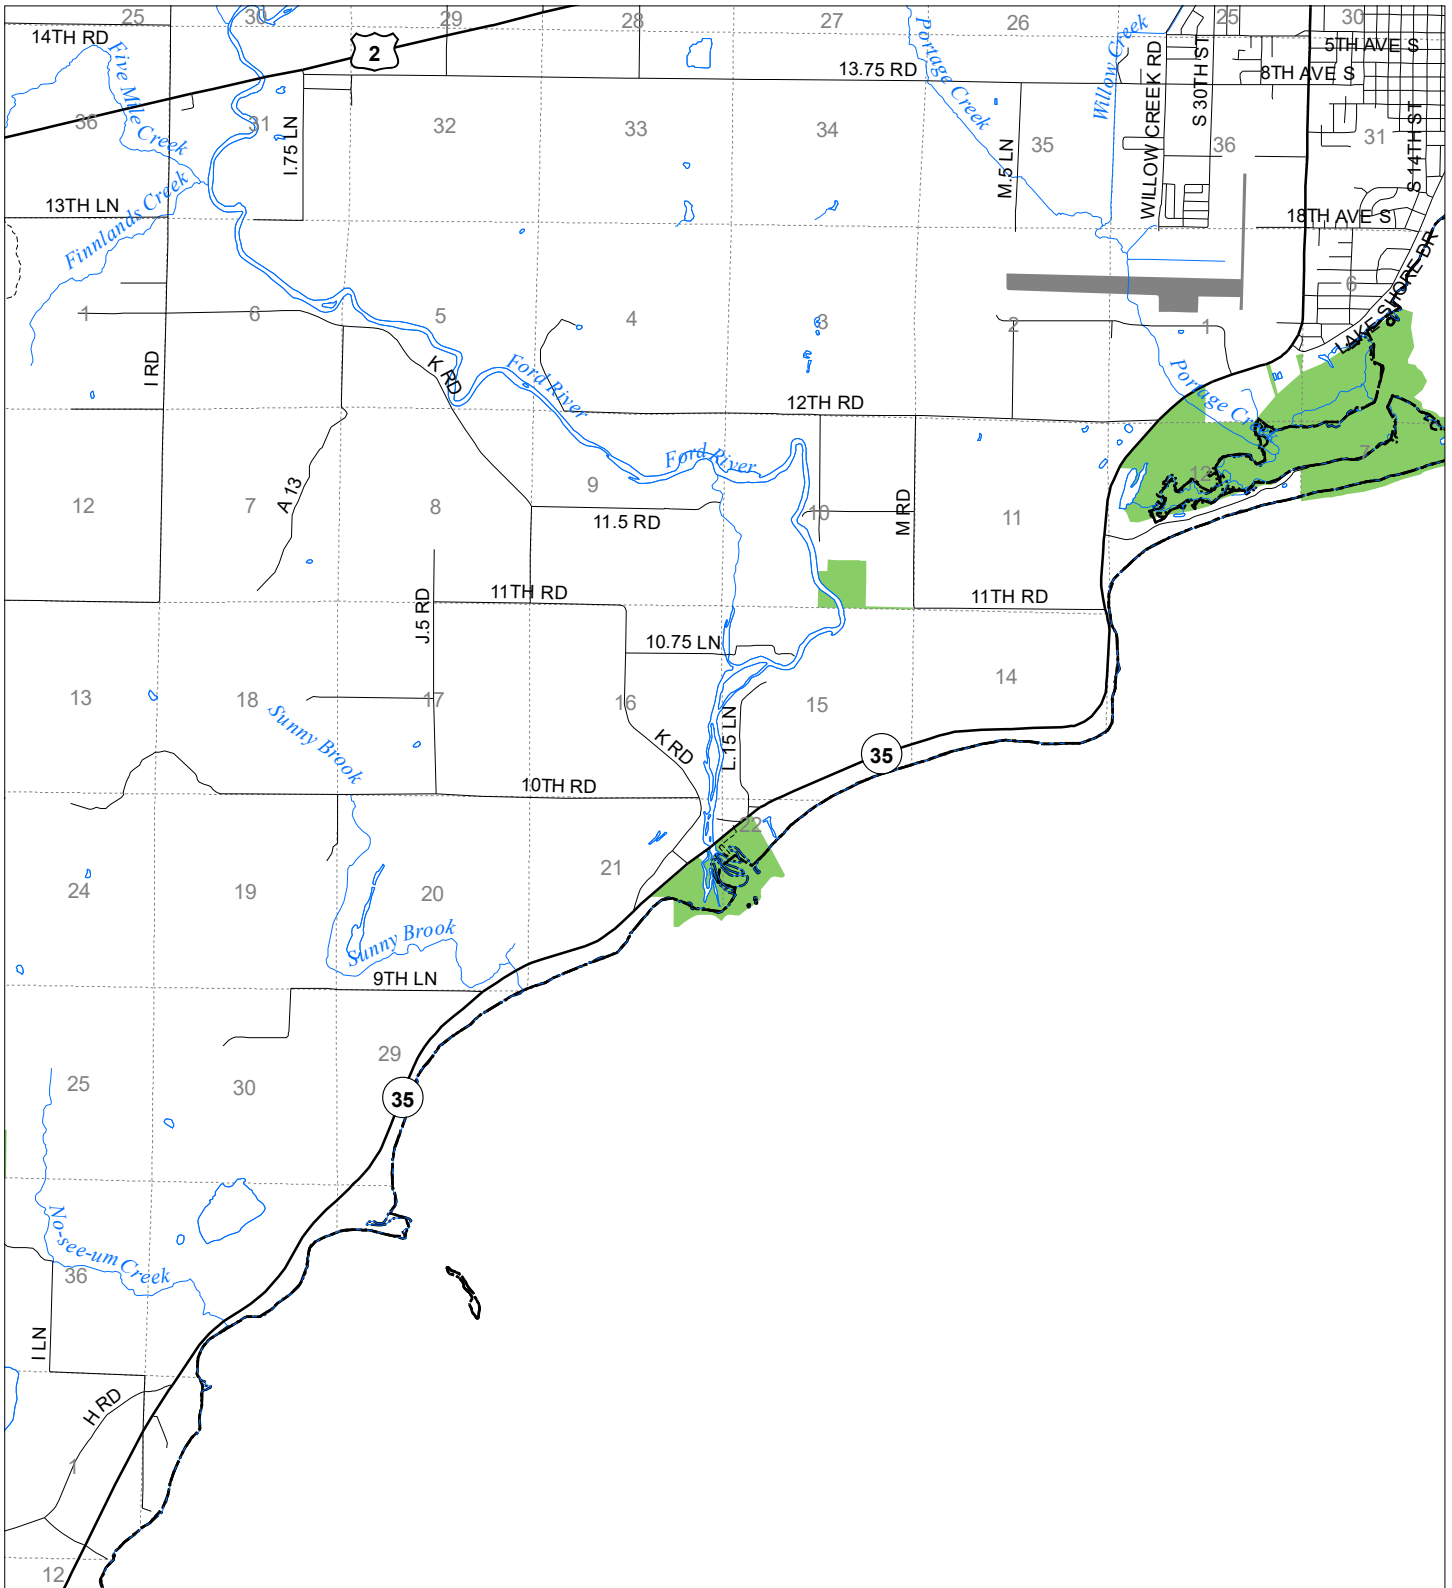

Fuelwood Collection Delta County T38N,R23W

- State land open to fuelwood collection
- State land closed to fuelwood collection

Effective: March 1, 2021