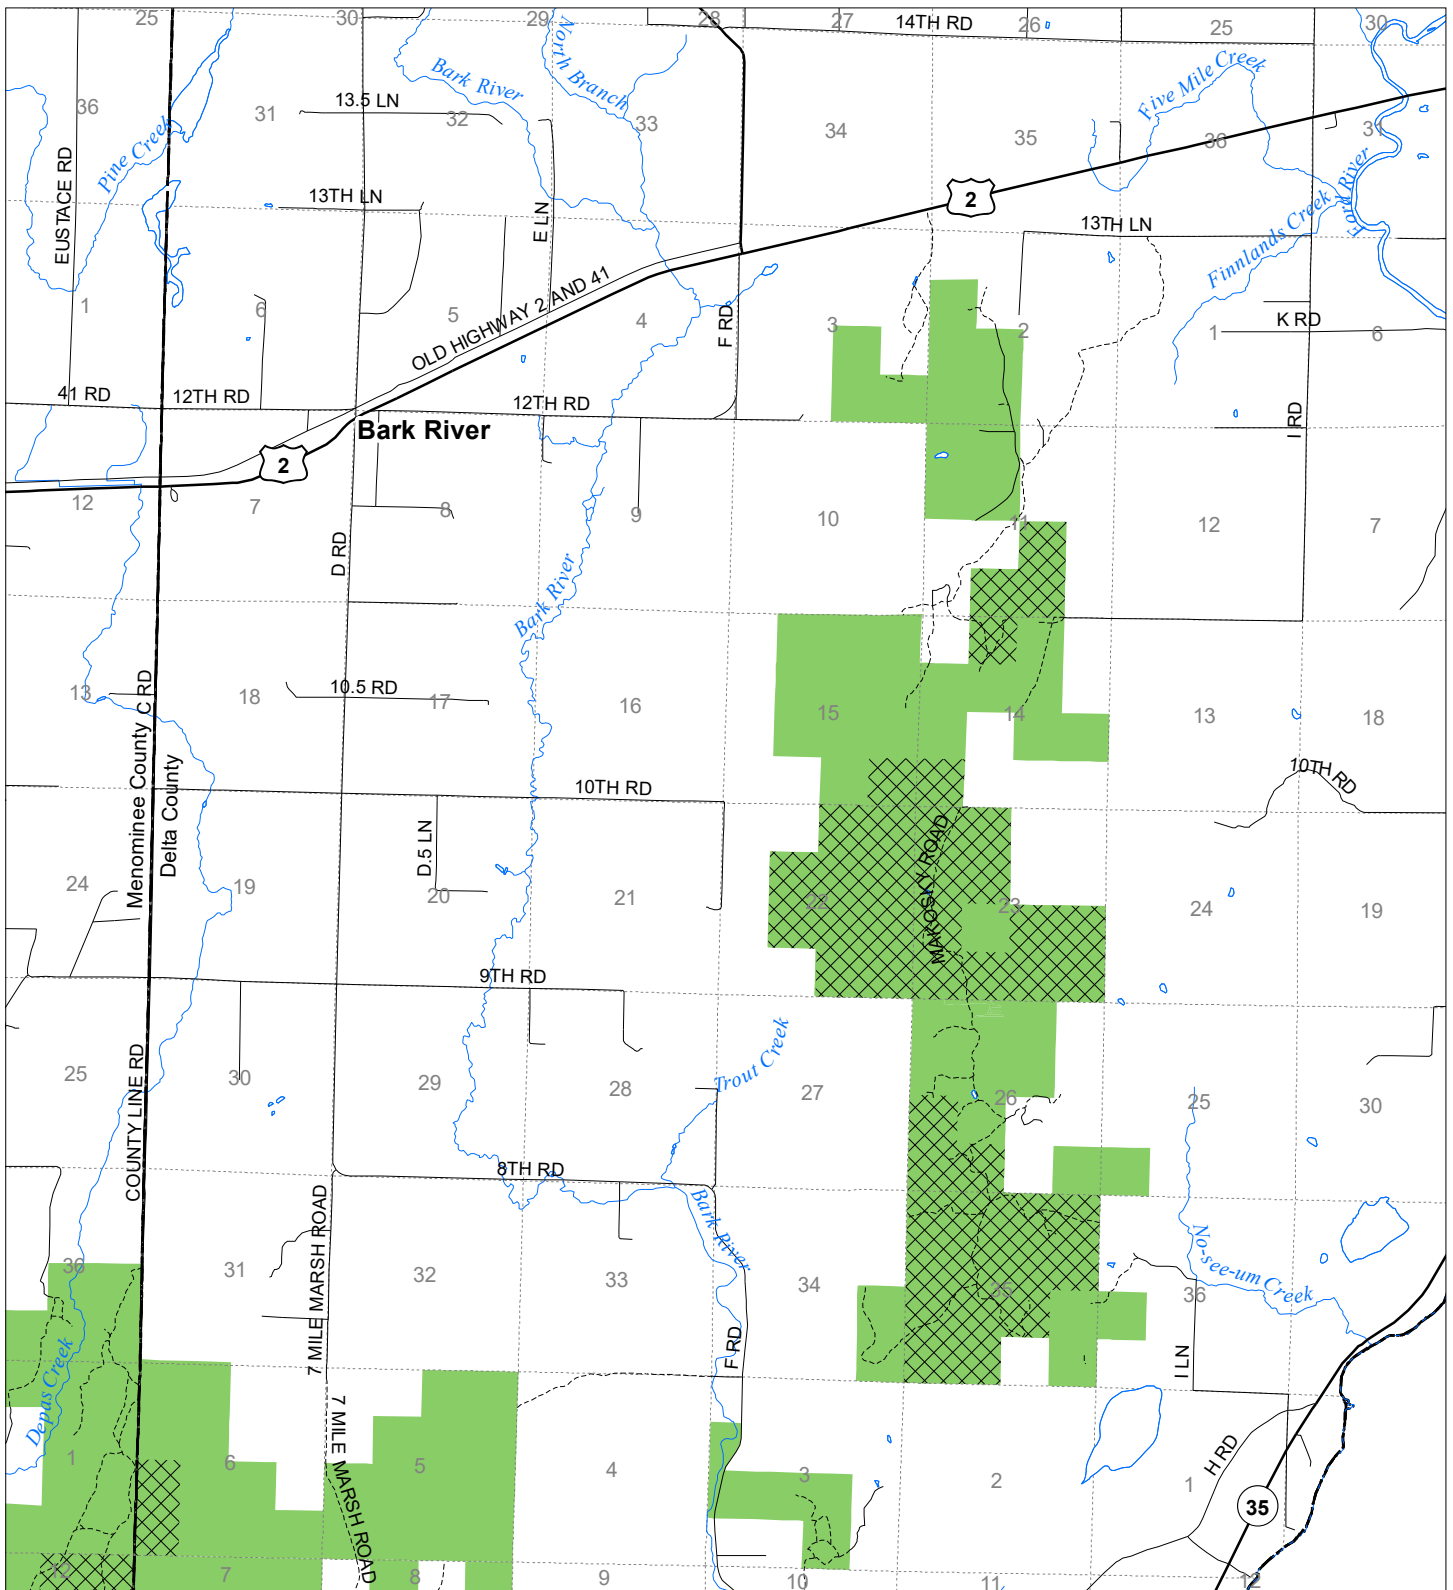

Fuelwood Collection Delta County T38N,R24W

State land open to fuelwood collection
 State land closed to fuelwood collection
 Effective: March 1, 2021

N
 Miles
 0 0.5 1

02/02/2021