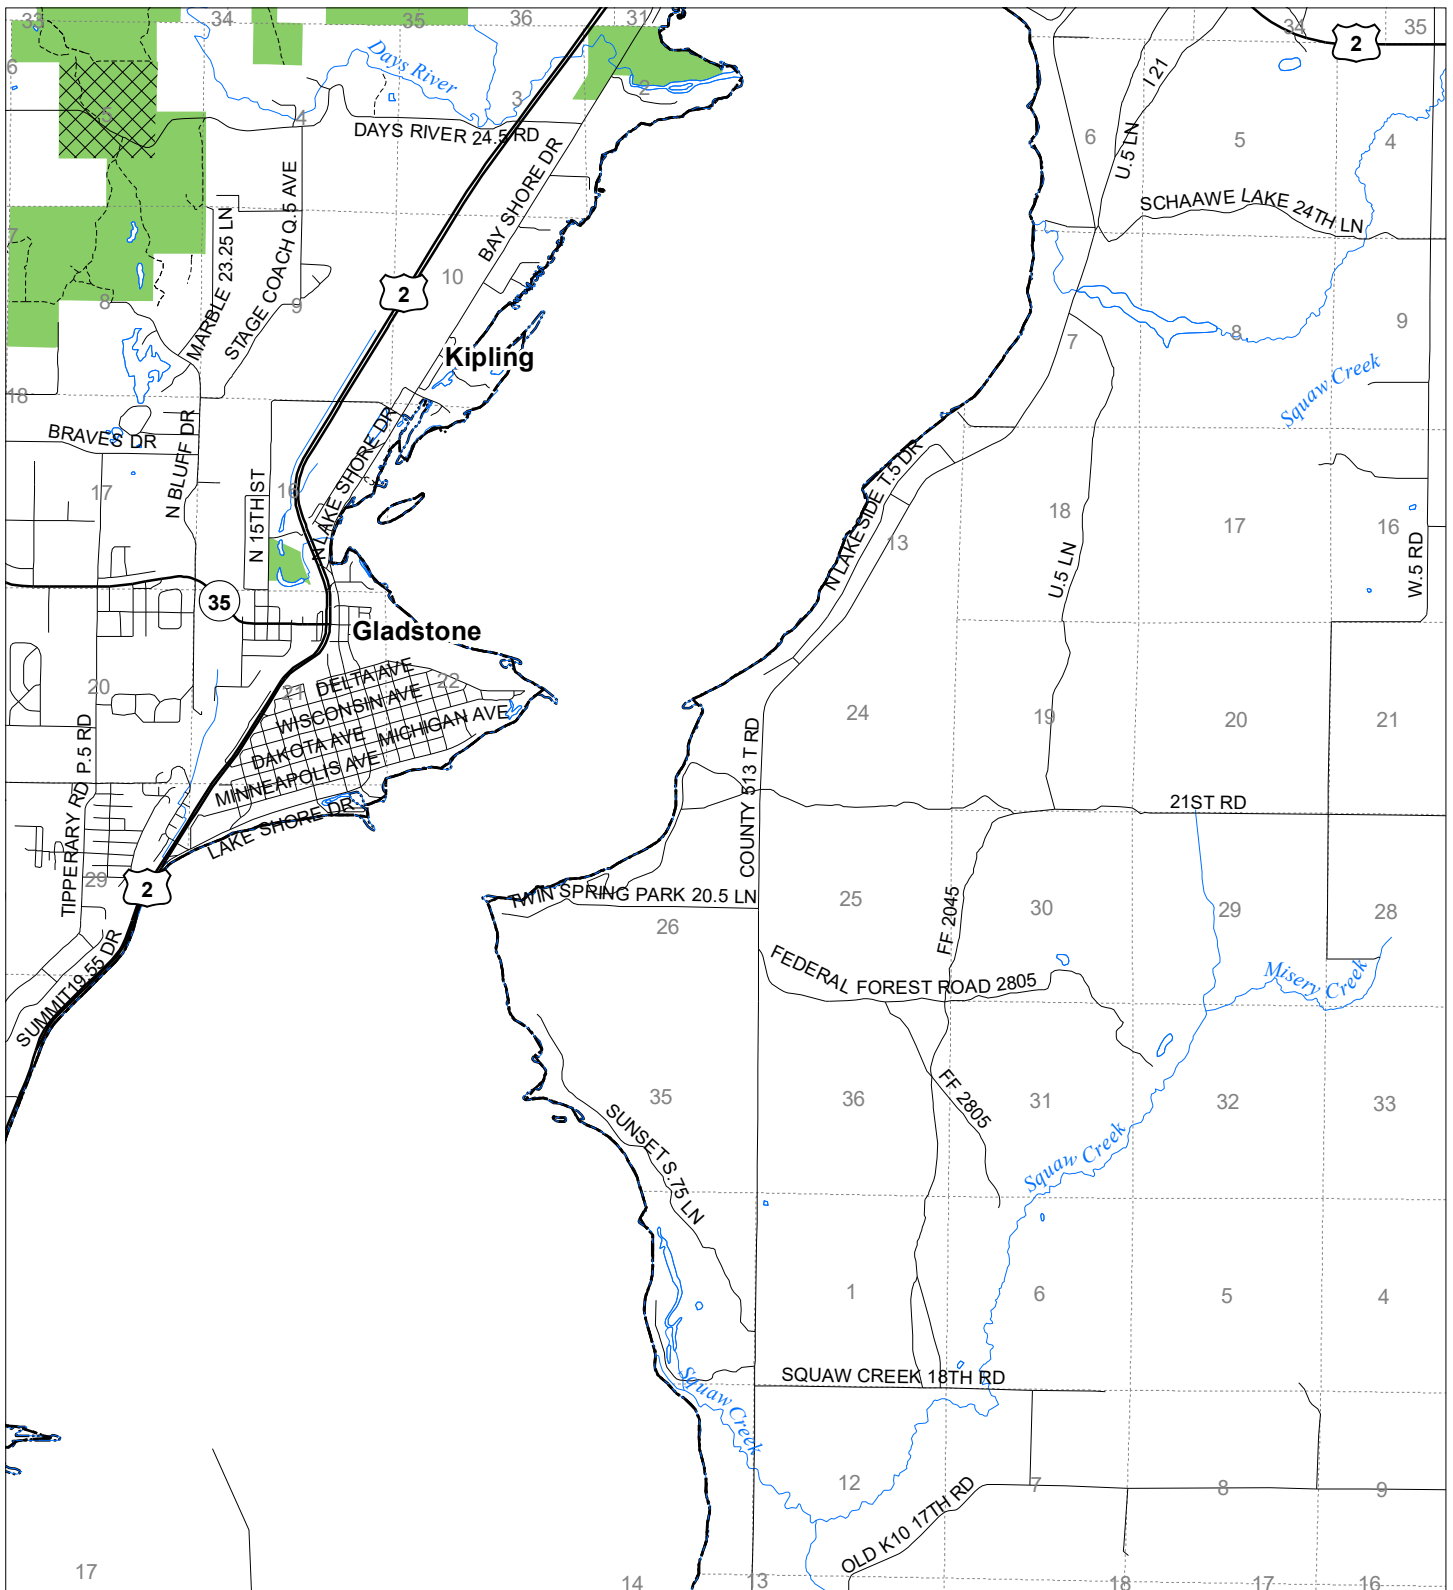

Fuelwood Collection  
Delta County  
**T40N,R22W**

State land open to fuelwood collection  
 State land closed to fuelwood collection  
 Effective: March 1, 2021

N  
 Miles  
 0      0.5      1

02/02/2021