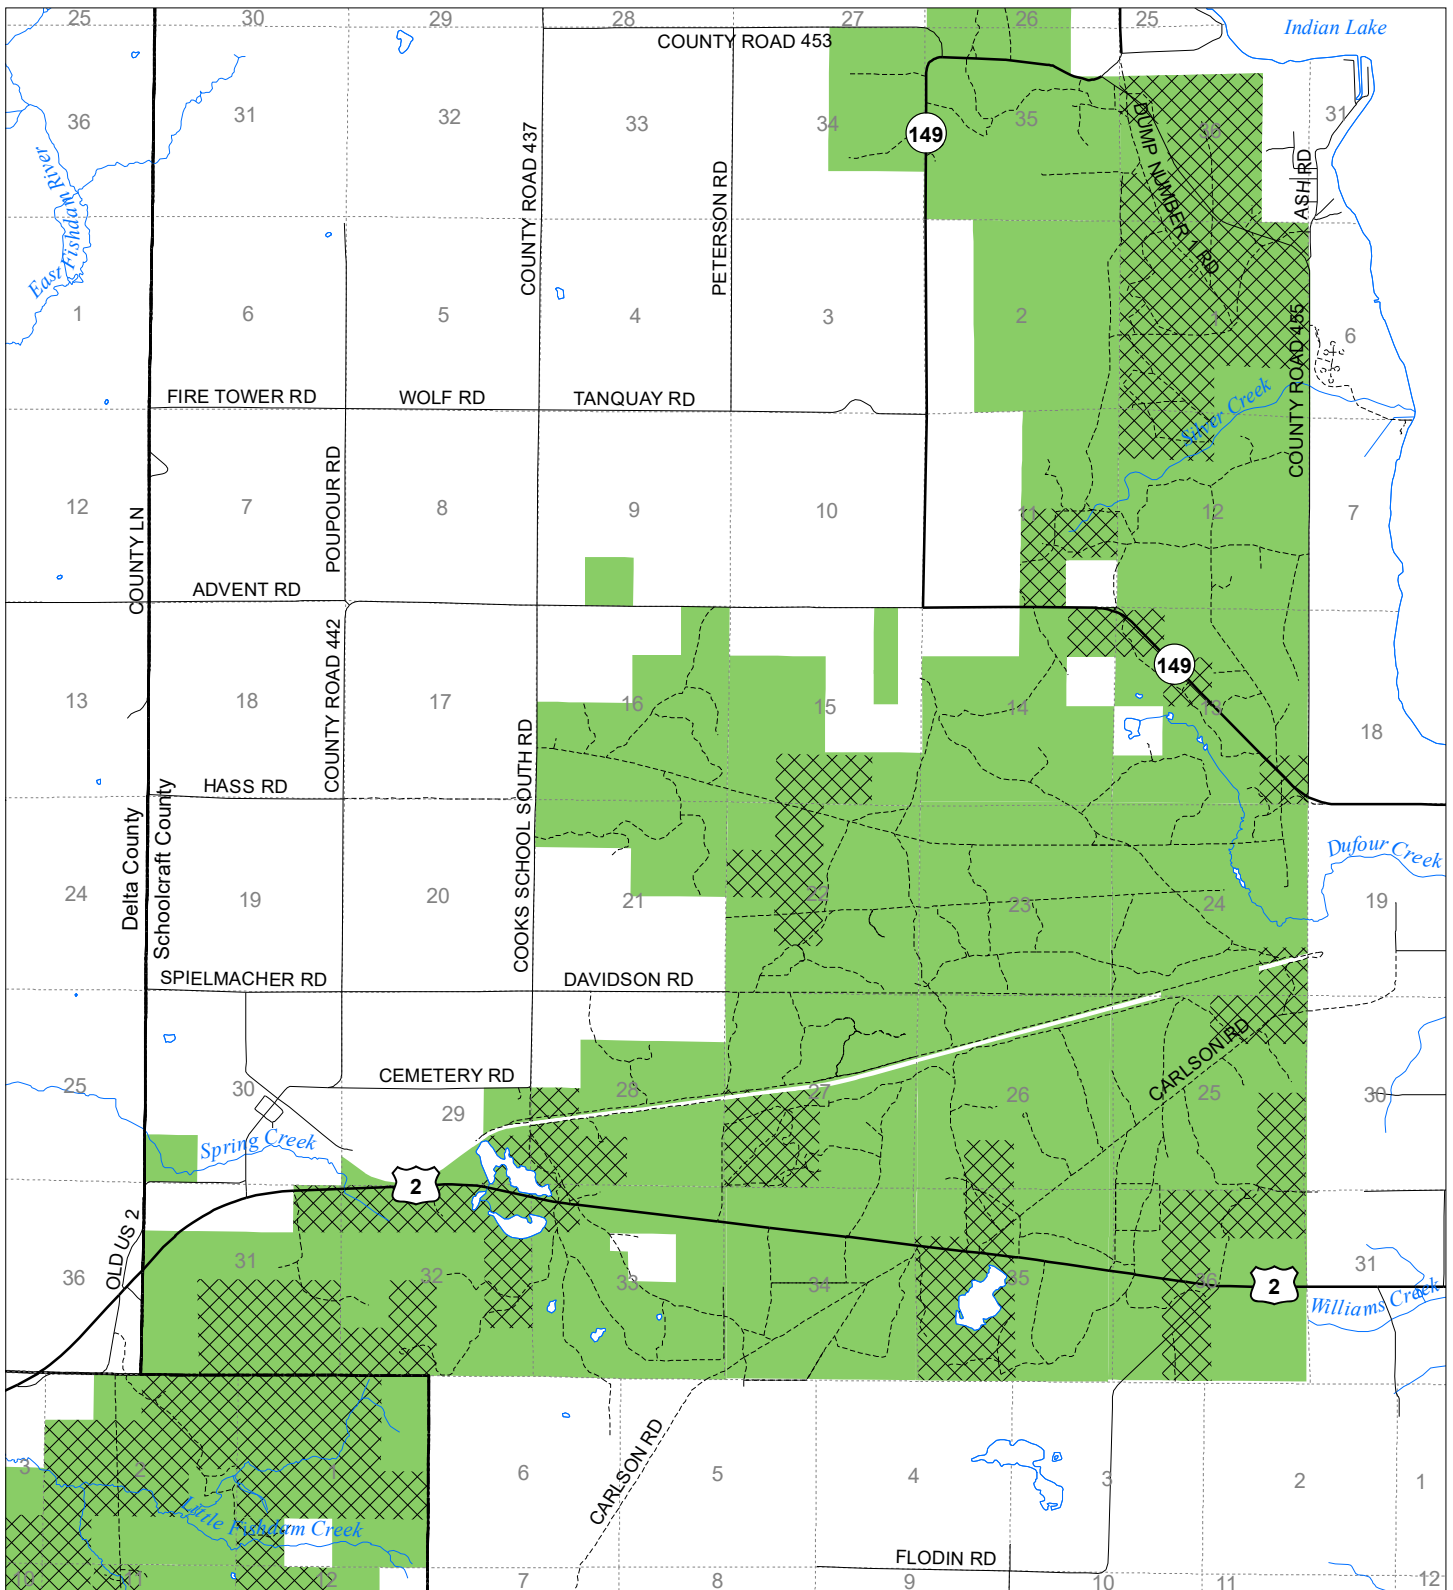

Fuelwood Collection Schoolcraft County T41N,R17W

- State land open to fuelwood collection
- State land closed to fuelwood collection

Effective: March 1, 2021

N
Miles
0 0.5 1

02/02/2021