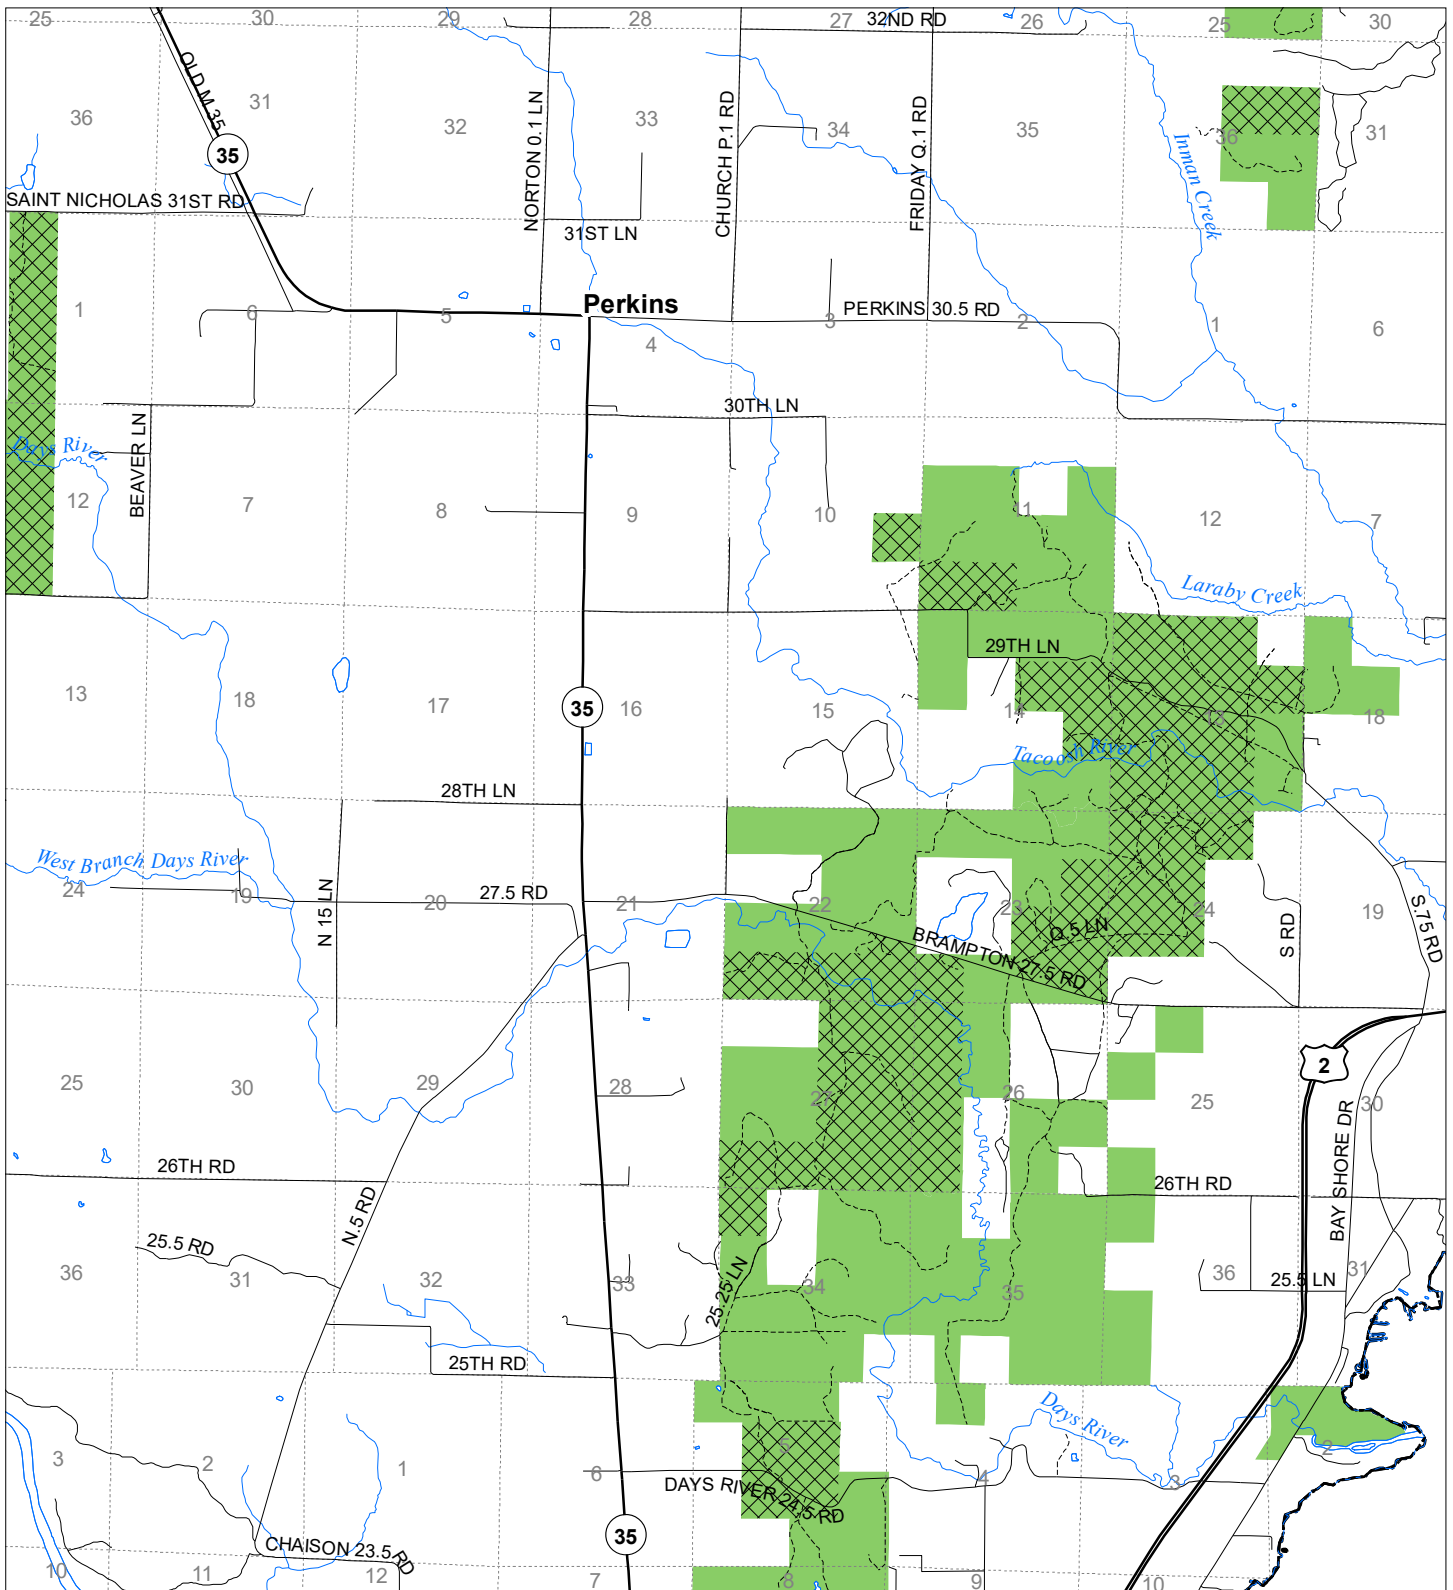

Fuelwood Collection Delta County T41N,R22W

State land open to fuelwood collection
 State land closed to fuelwood collection
 Effective: March 1, 2021

N
 Miles
 0 0.5 1
 02/02/2021