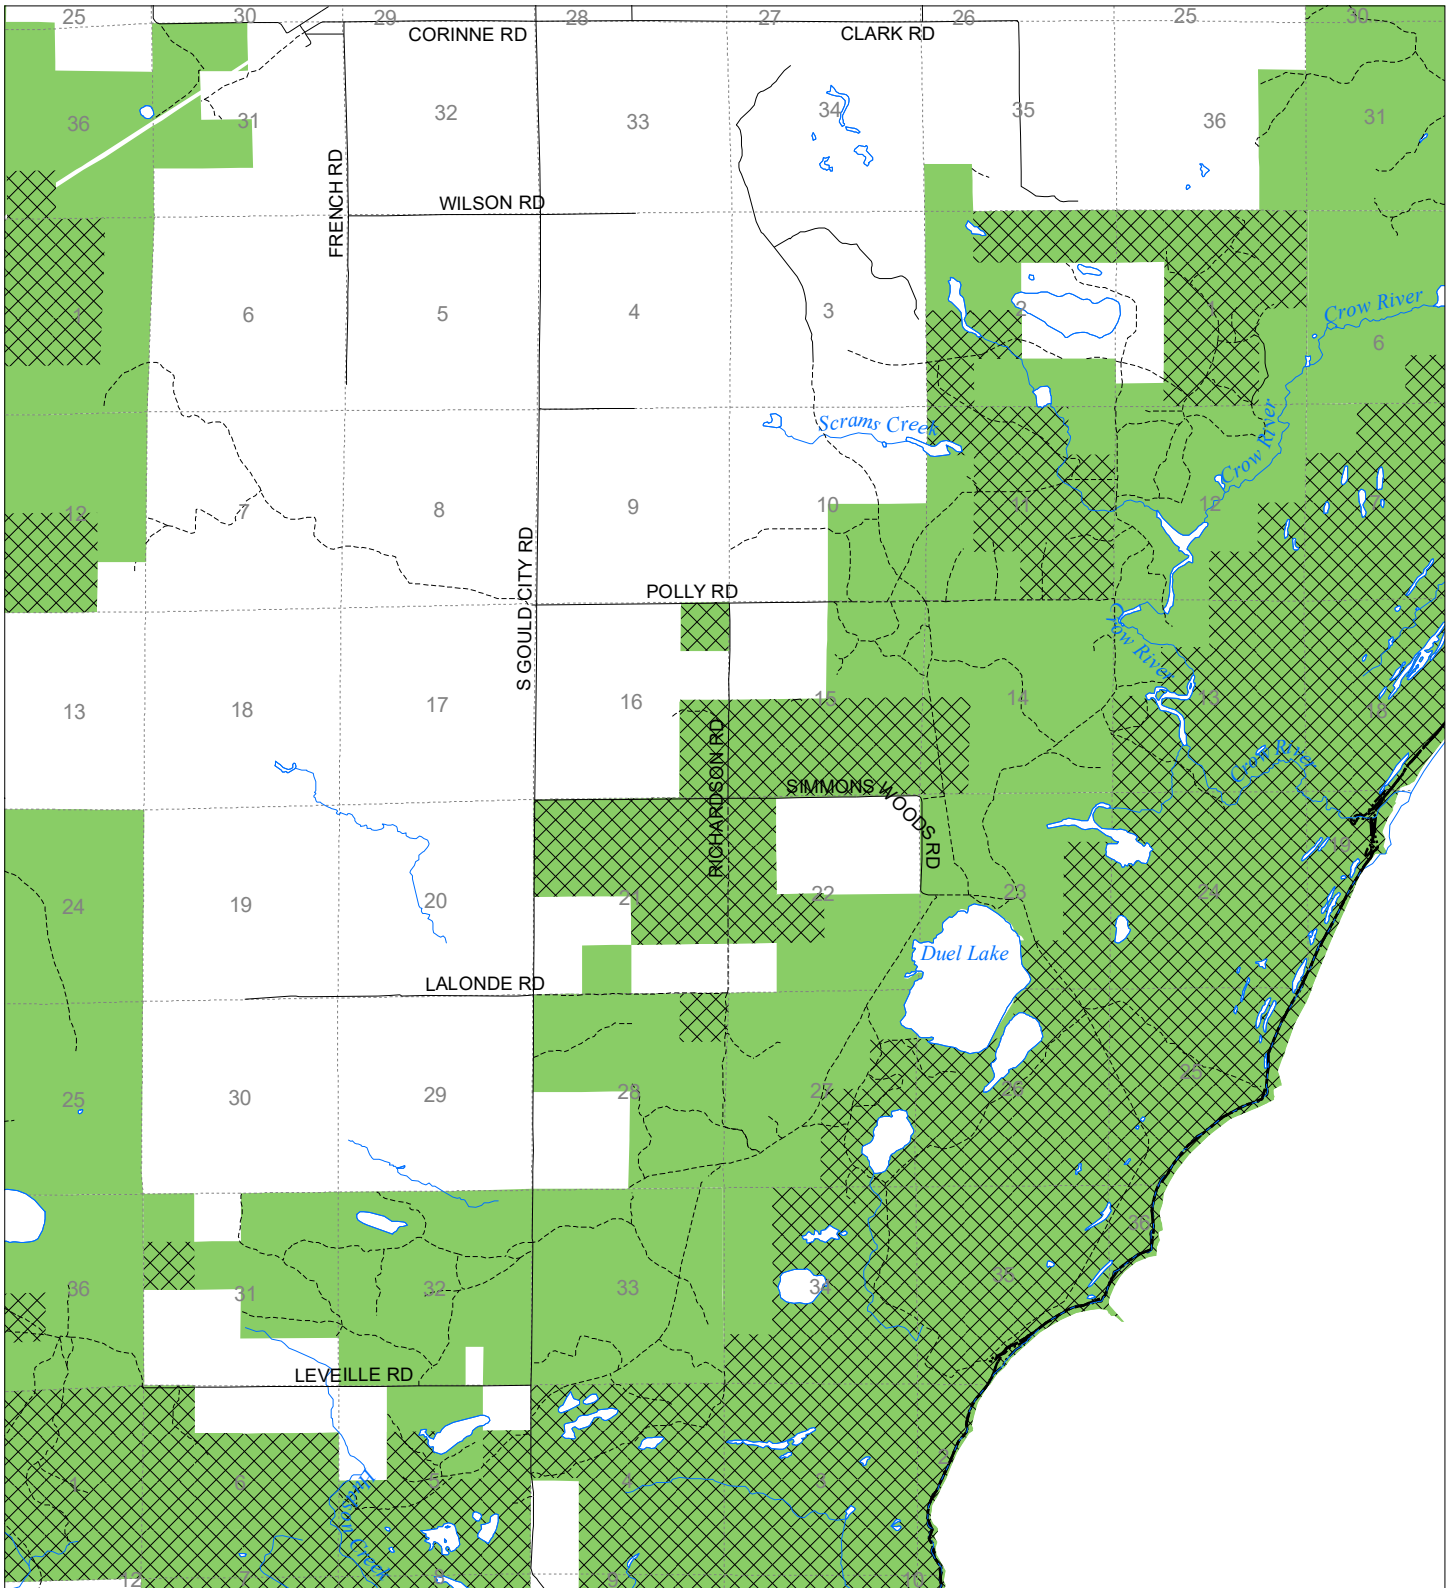

Fuelwood Collection
Mackinac County
T42N,R11W

- State land open to fuelwood collection
- State land closed to fuelwood collection

Effective: March 1, 2021