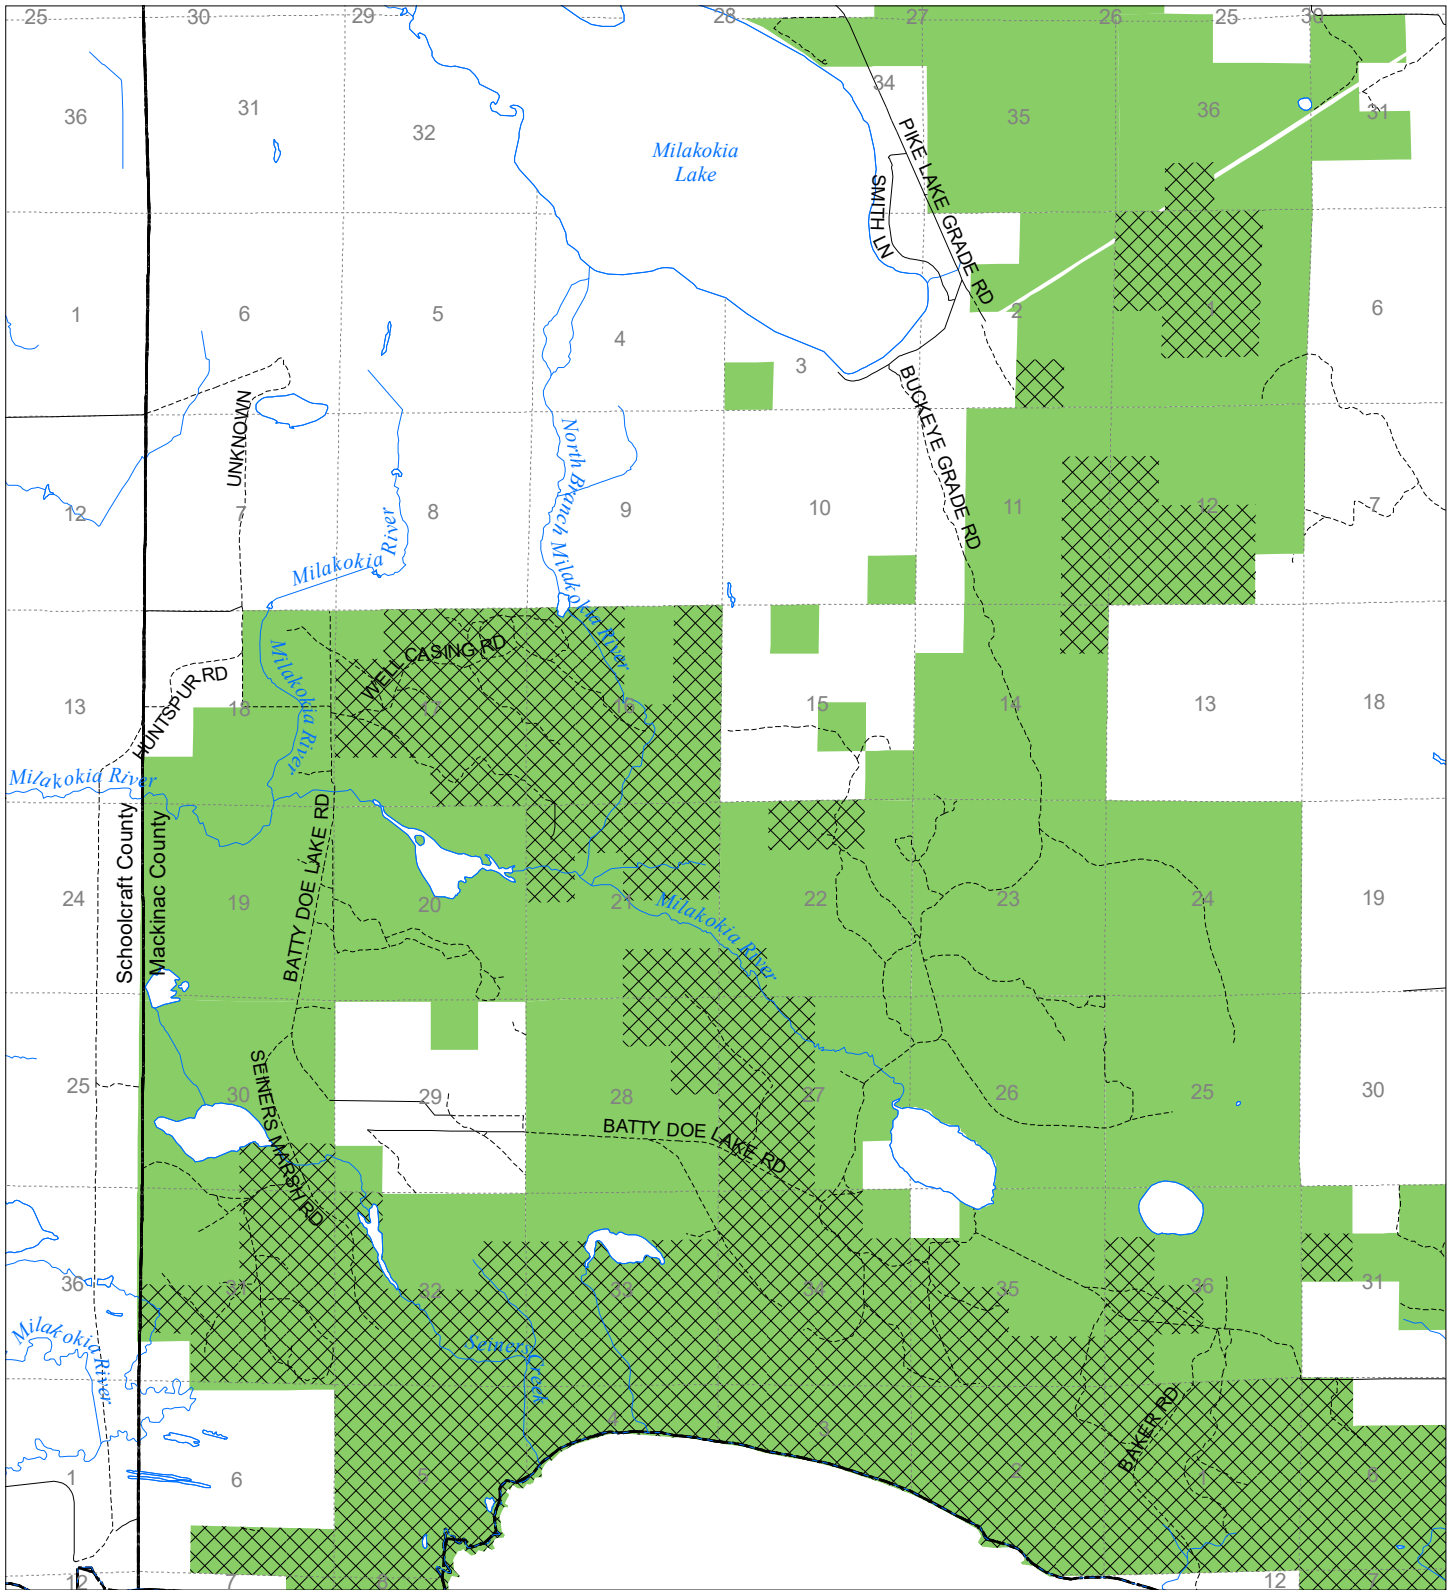

Fuelwood Collection
 Mackinac County
T42N,R12W

- State land open to fuelwood collection
- State land closed to fuelwood collection

Effective: March 1, 2021

N
 Miles
 0 0.5 1

02/02/2021