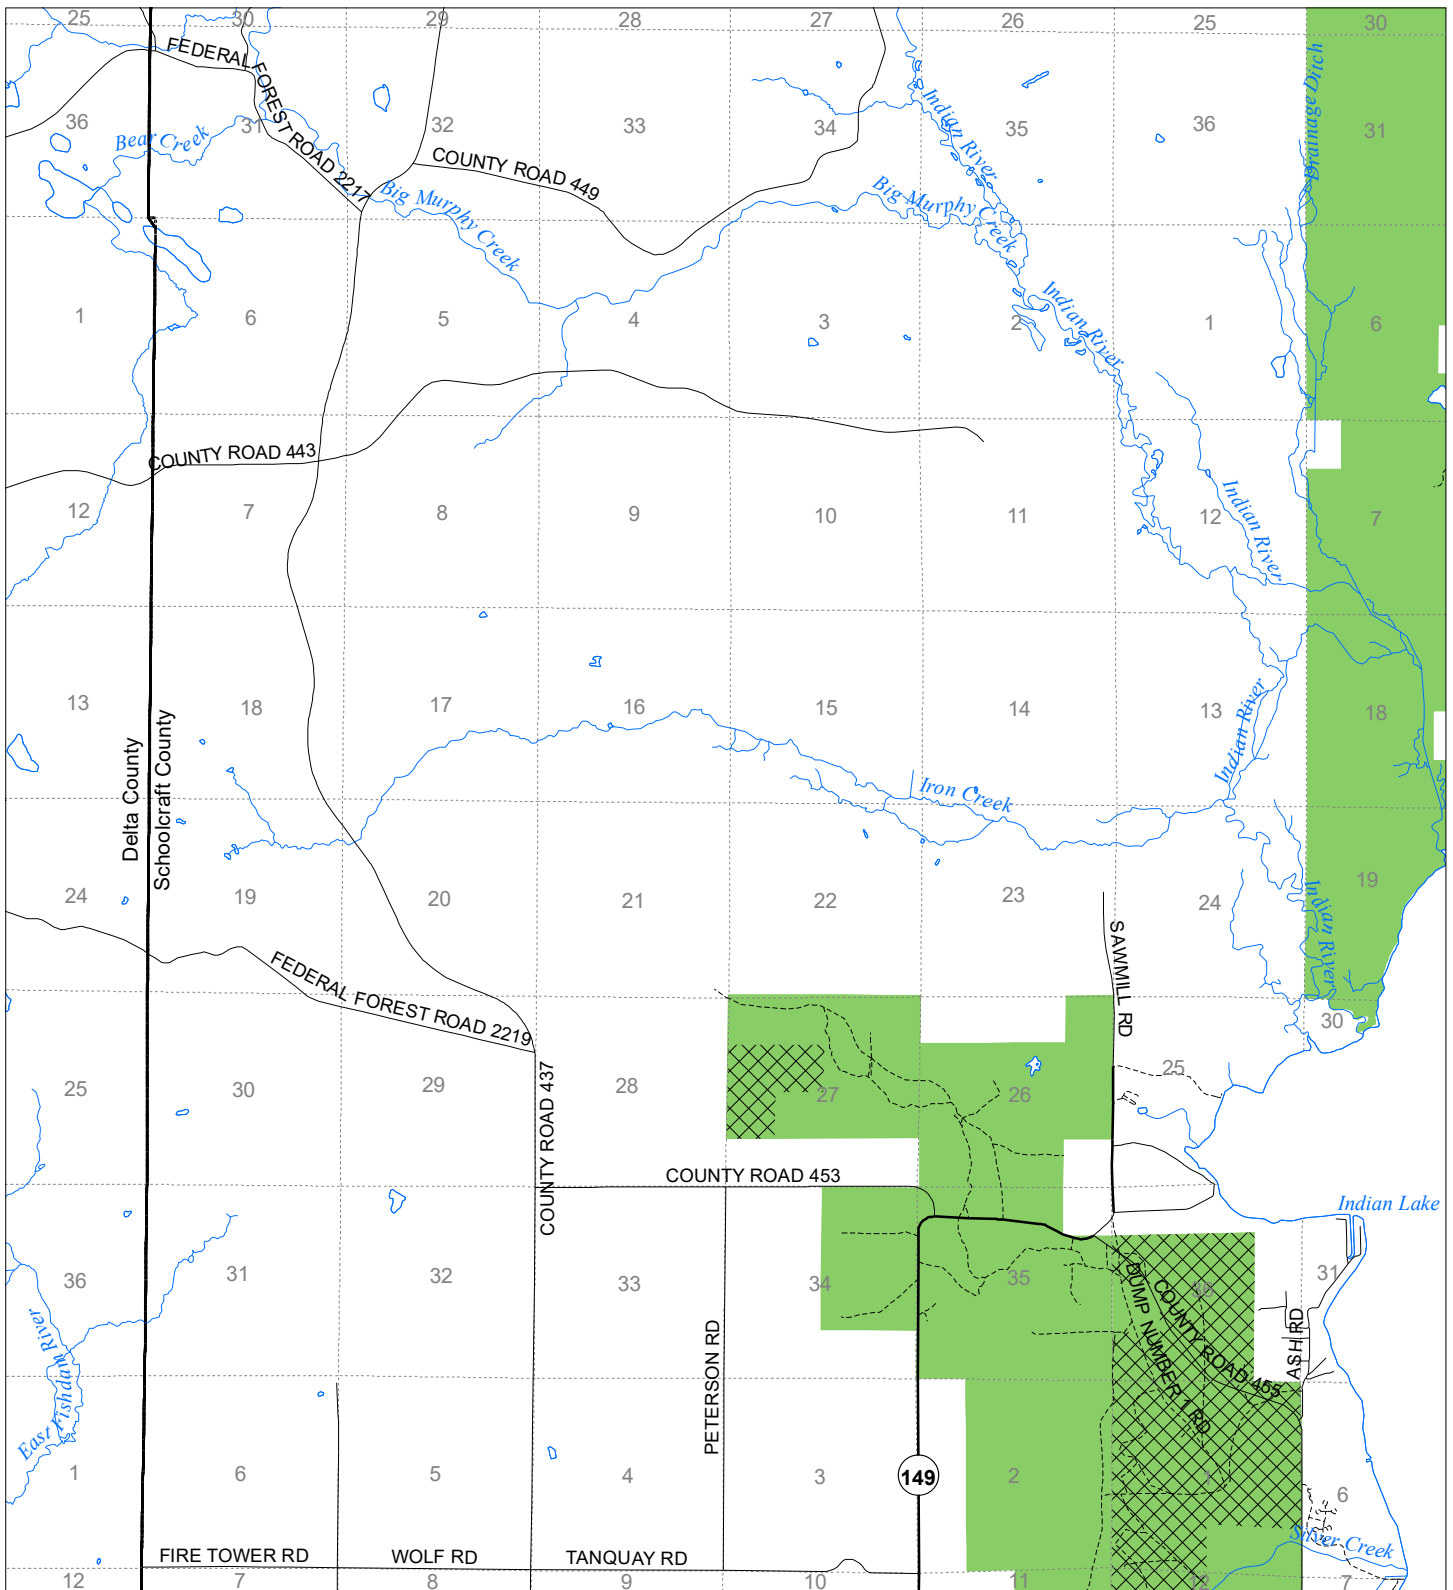

Fuelwood Collection Schoolcraft County T42N,R17W

- State land open to fuelwood collection
- State land closed to fuelwood collection

Effective: March 1, 2021

N
Miles
0 0.5 1

02/02/2021