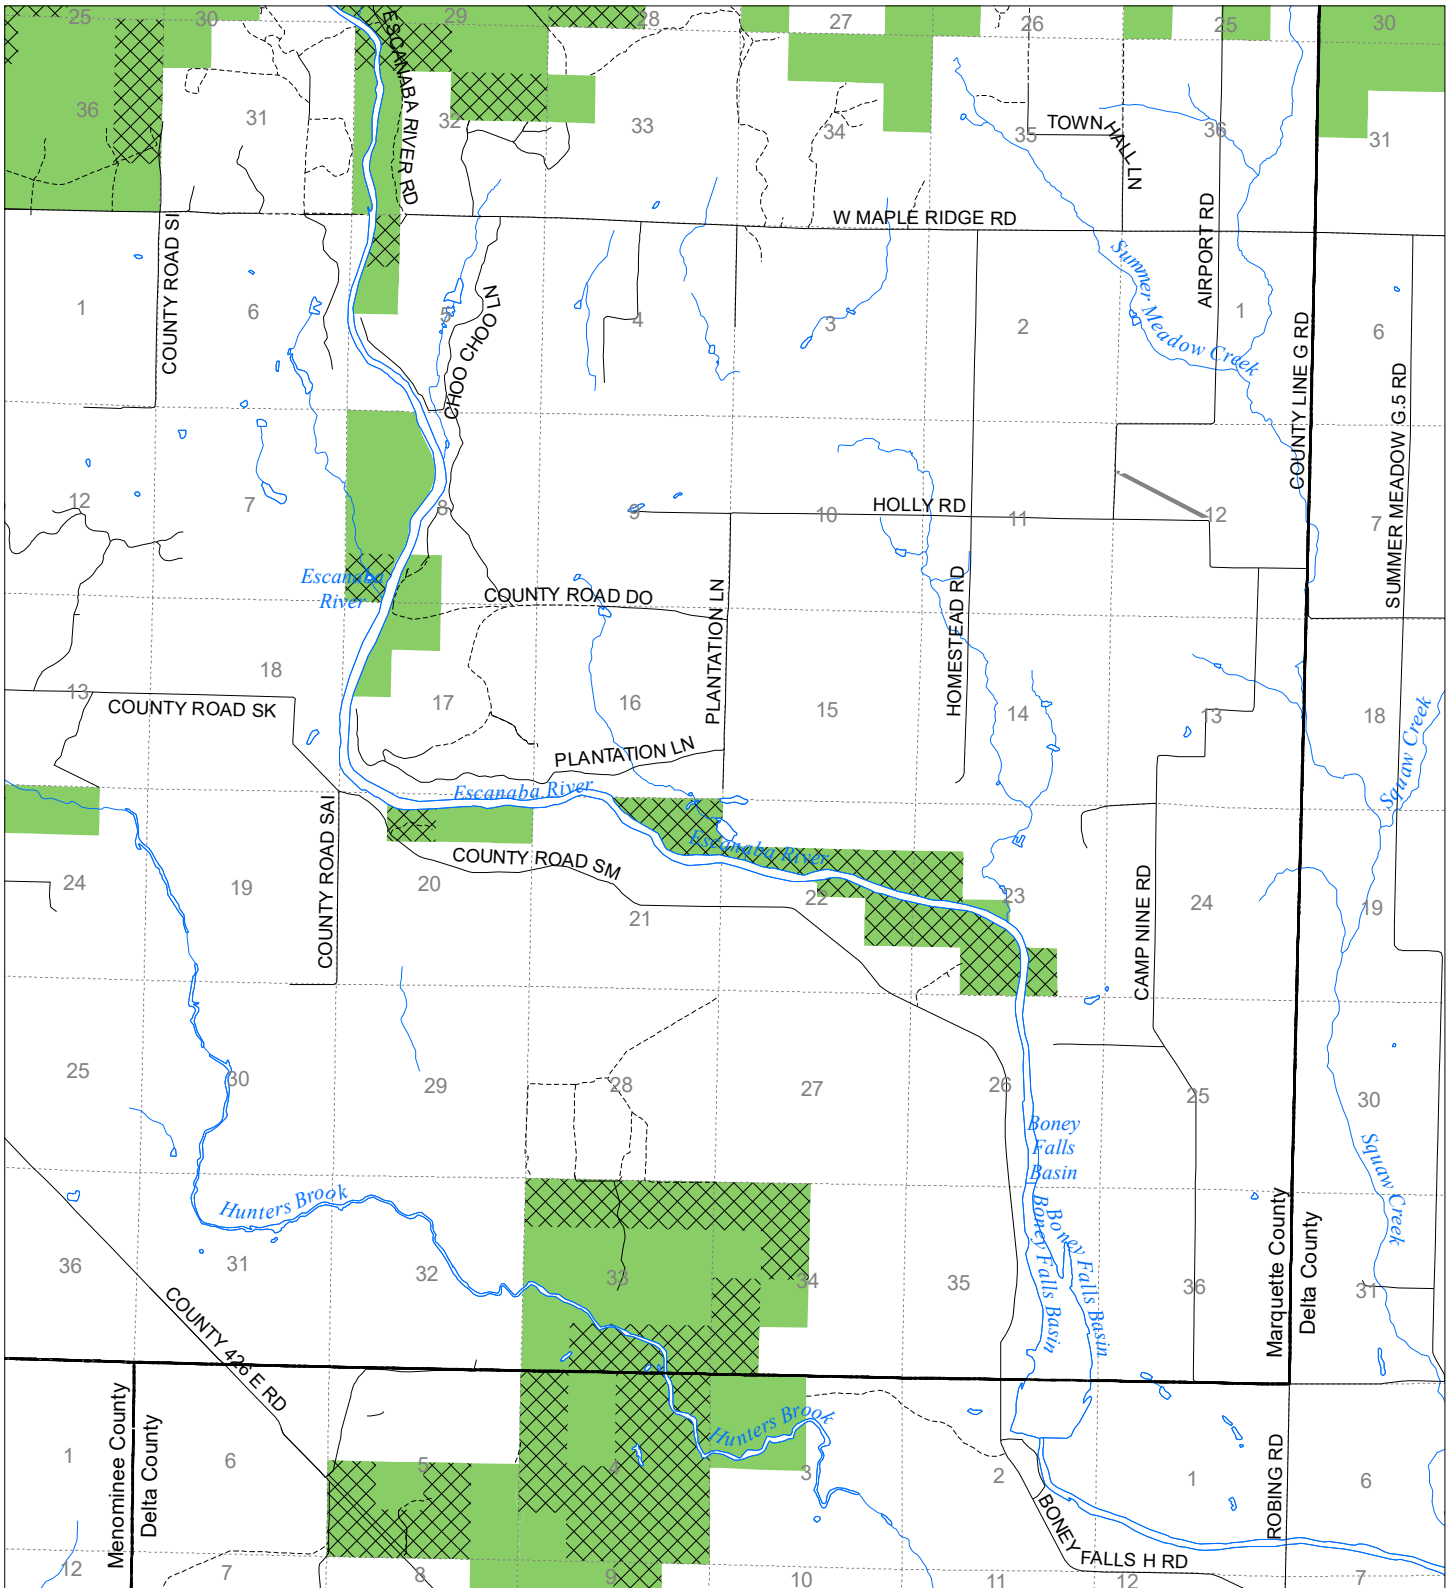

Fuelwood Collection Marquette County T42N,R24W

- State land open to fuelwood collection
- State land closed to fuelwood collection

Effective: March 1, 2021

 0 Miles 1
 0.5
 02/02/2021