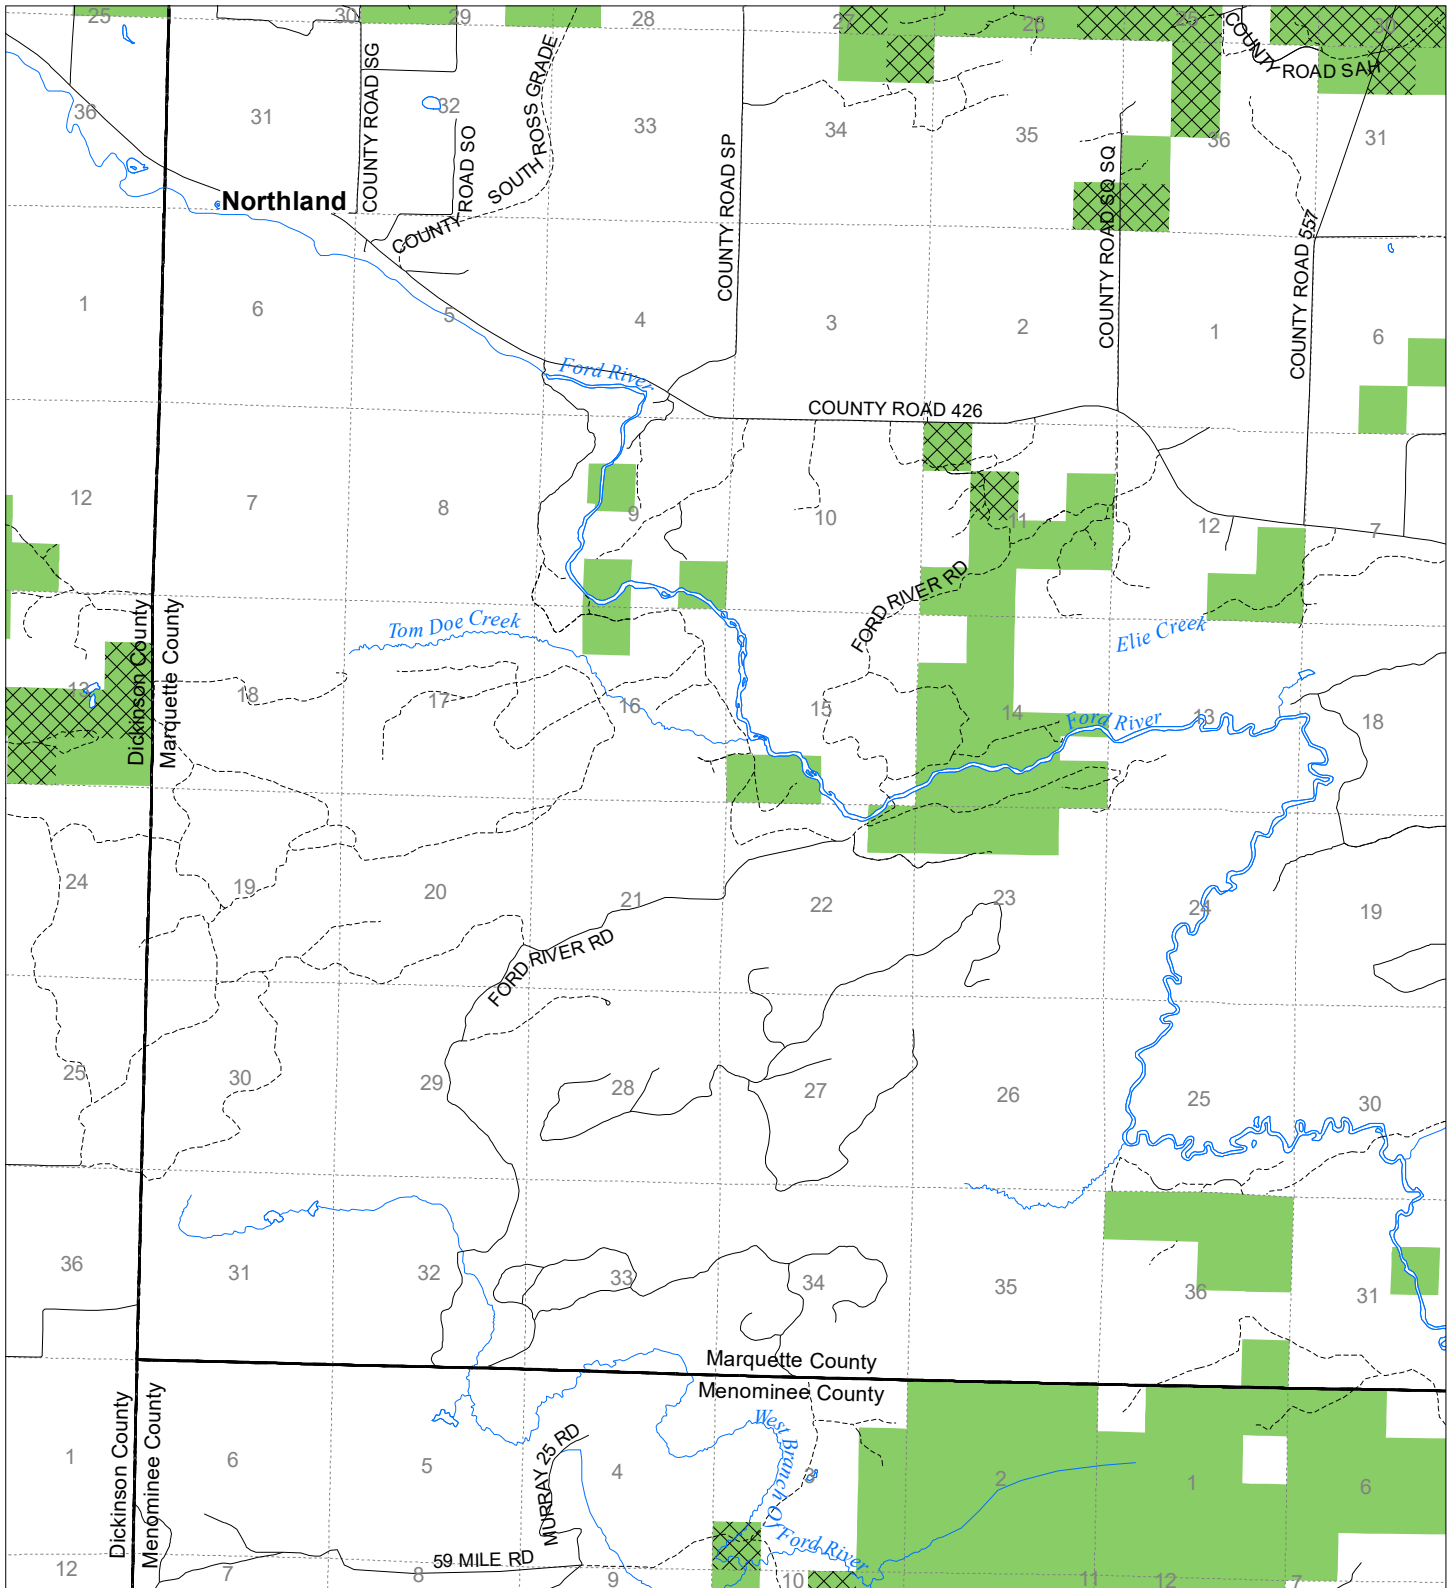

Fuelwood Collection Marquette County T42N,R26W

- State land open to fuelwood collection
- State land closed to fuelwood collection

Effective: March 1, 2021

N

Miles
0 0.5 1

02/02/2021