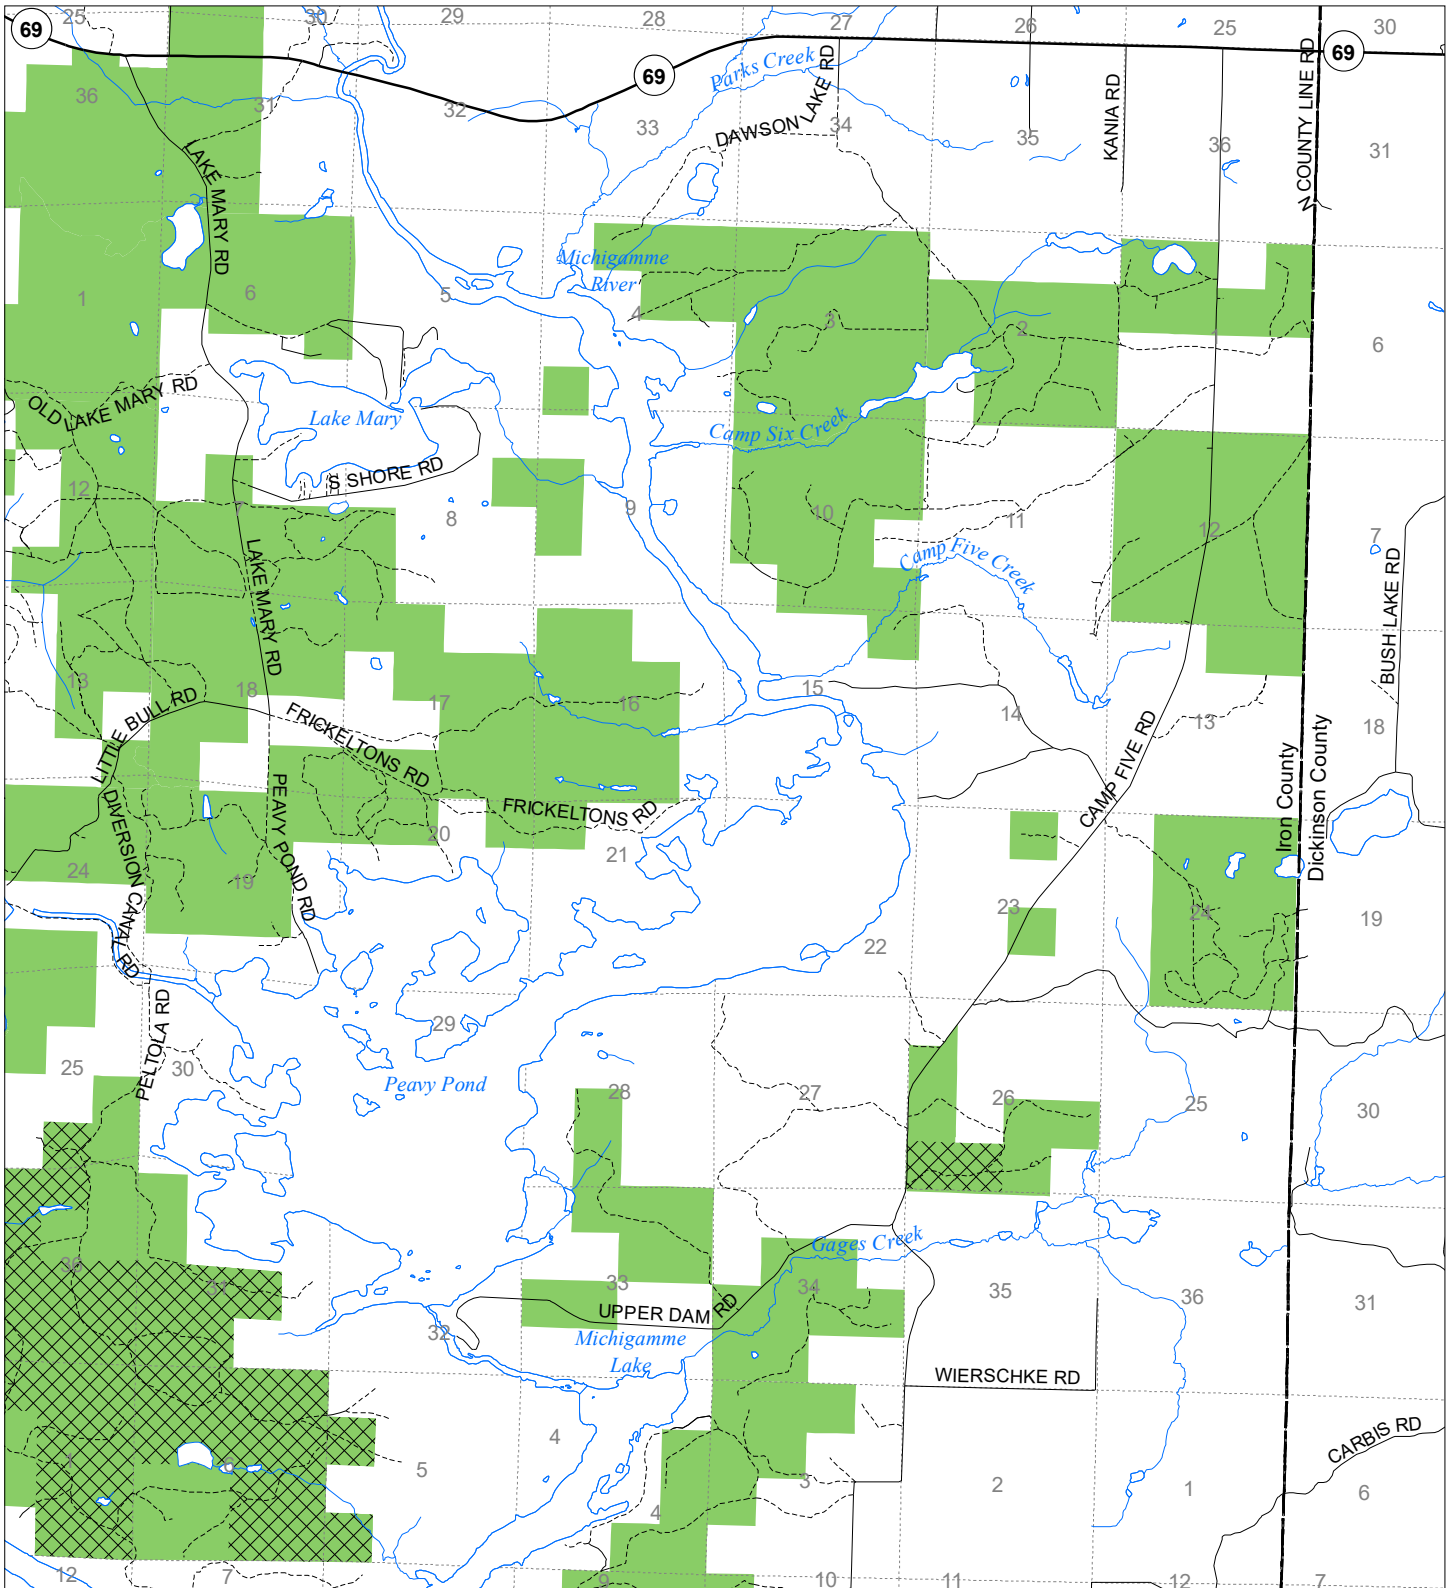

Fuelwood Collection Iron County T42N,R31W

- State land open to fuelwood collection
- State land closed to fuelwood collection

Effective: March 1, 2021

N
Miles
0 0.5 1

02/02/2021