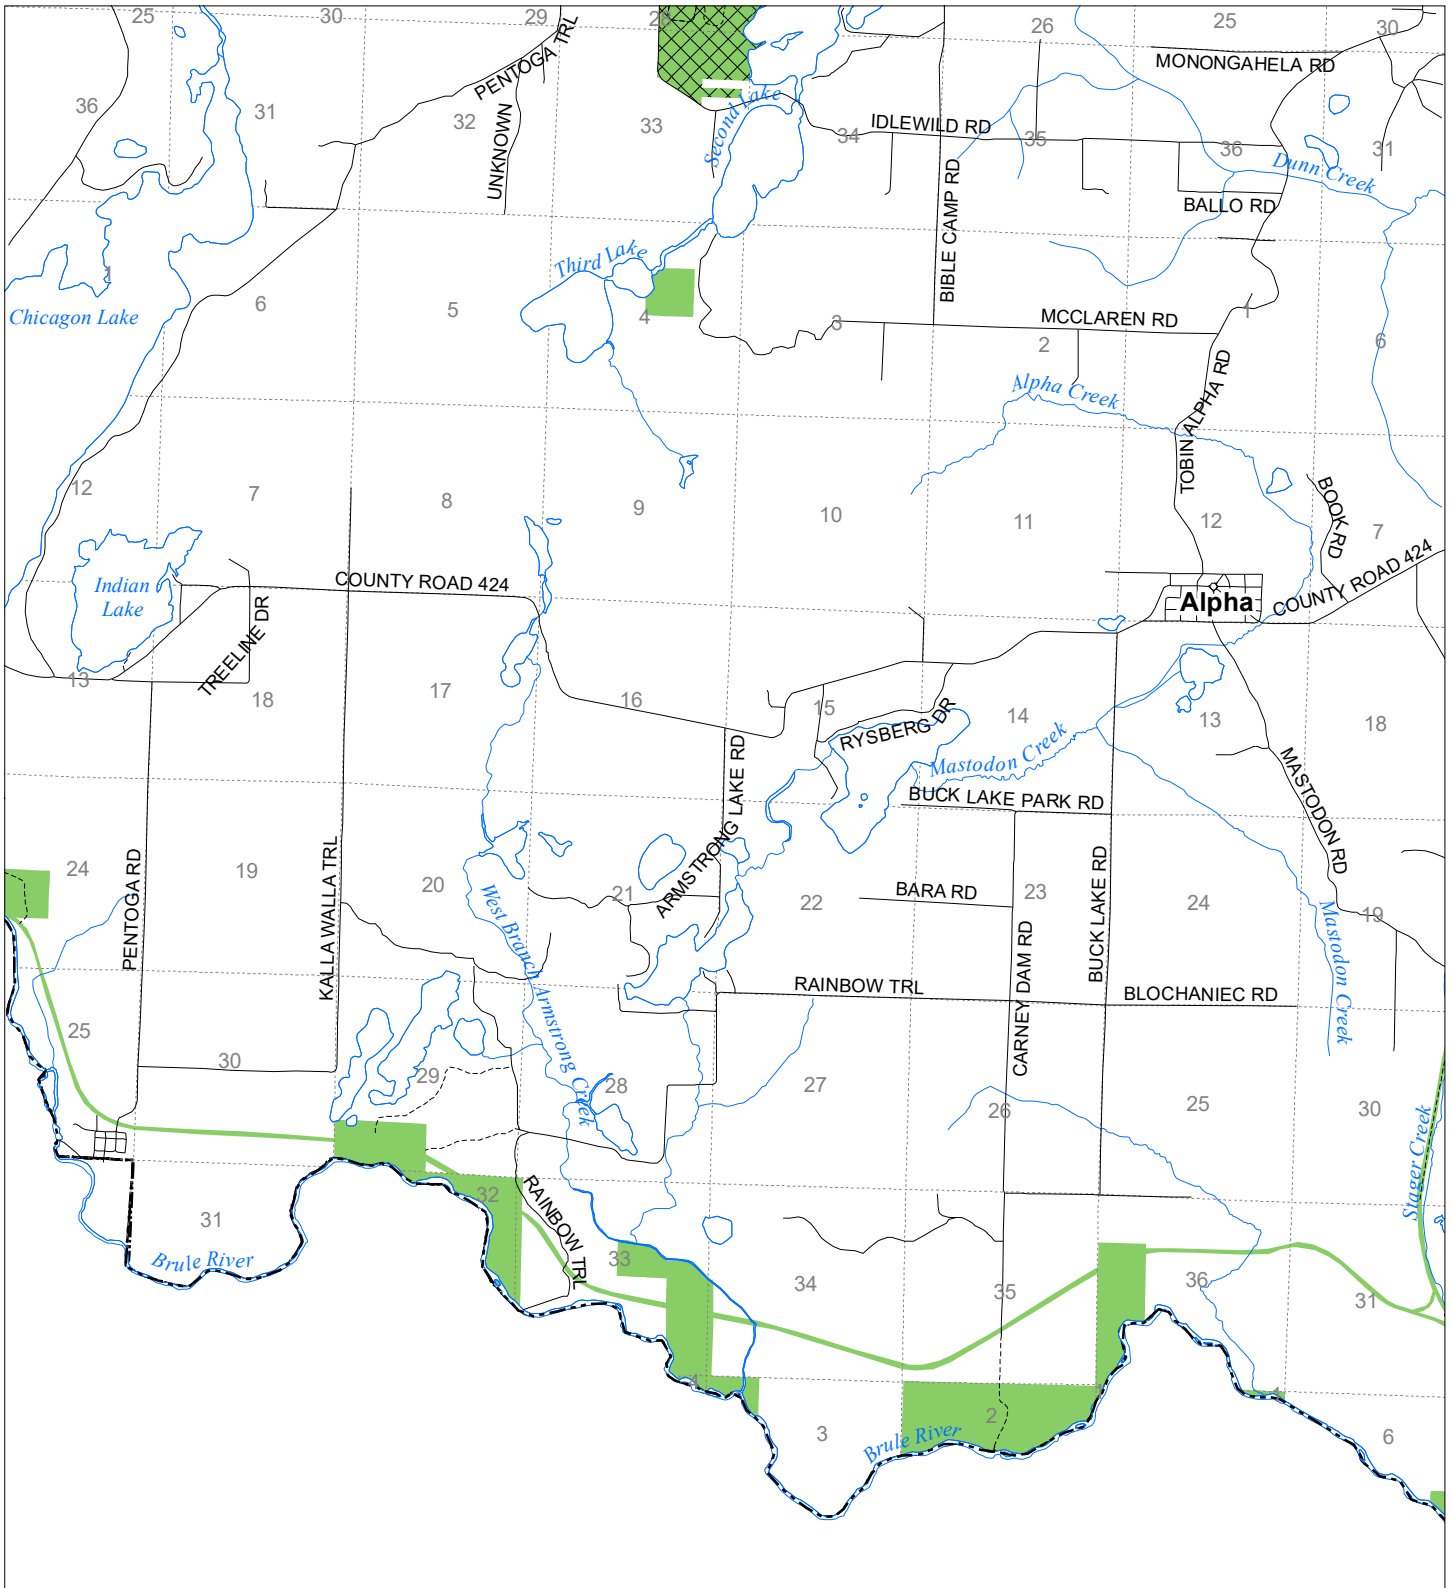

Fuelwood Collection Iron County T42N,R33W

- State land open to fuelwood collection
- State land closed to fuelwood collection

Effective: March 1, 2021

N

Miles
0 0.5 1

02/02/2021