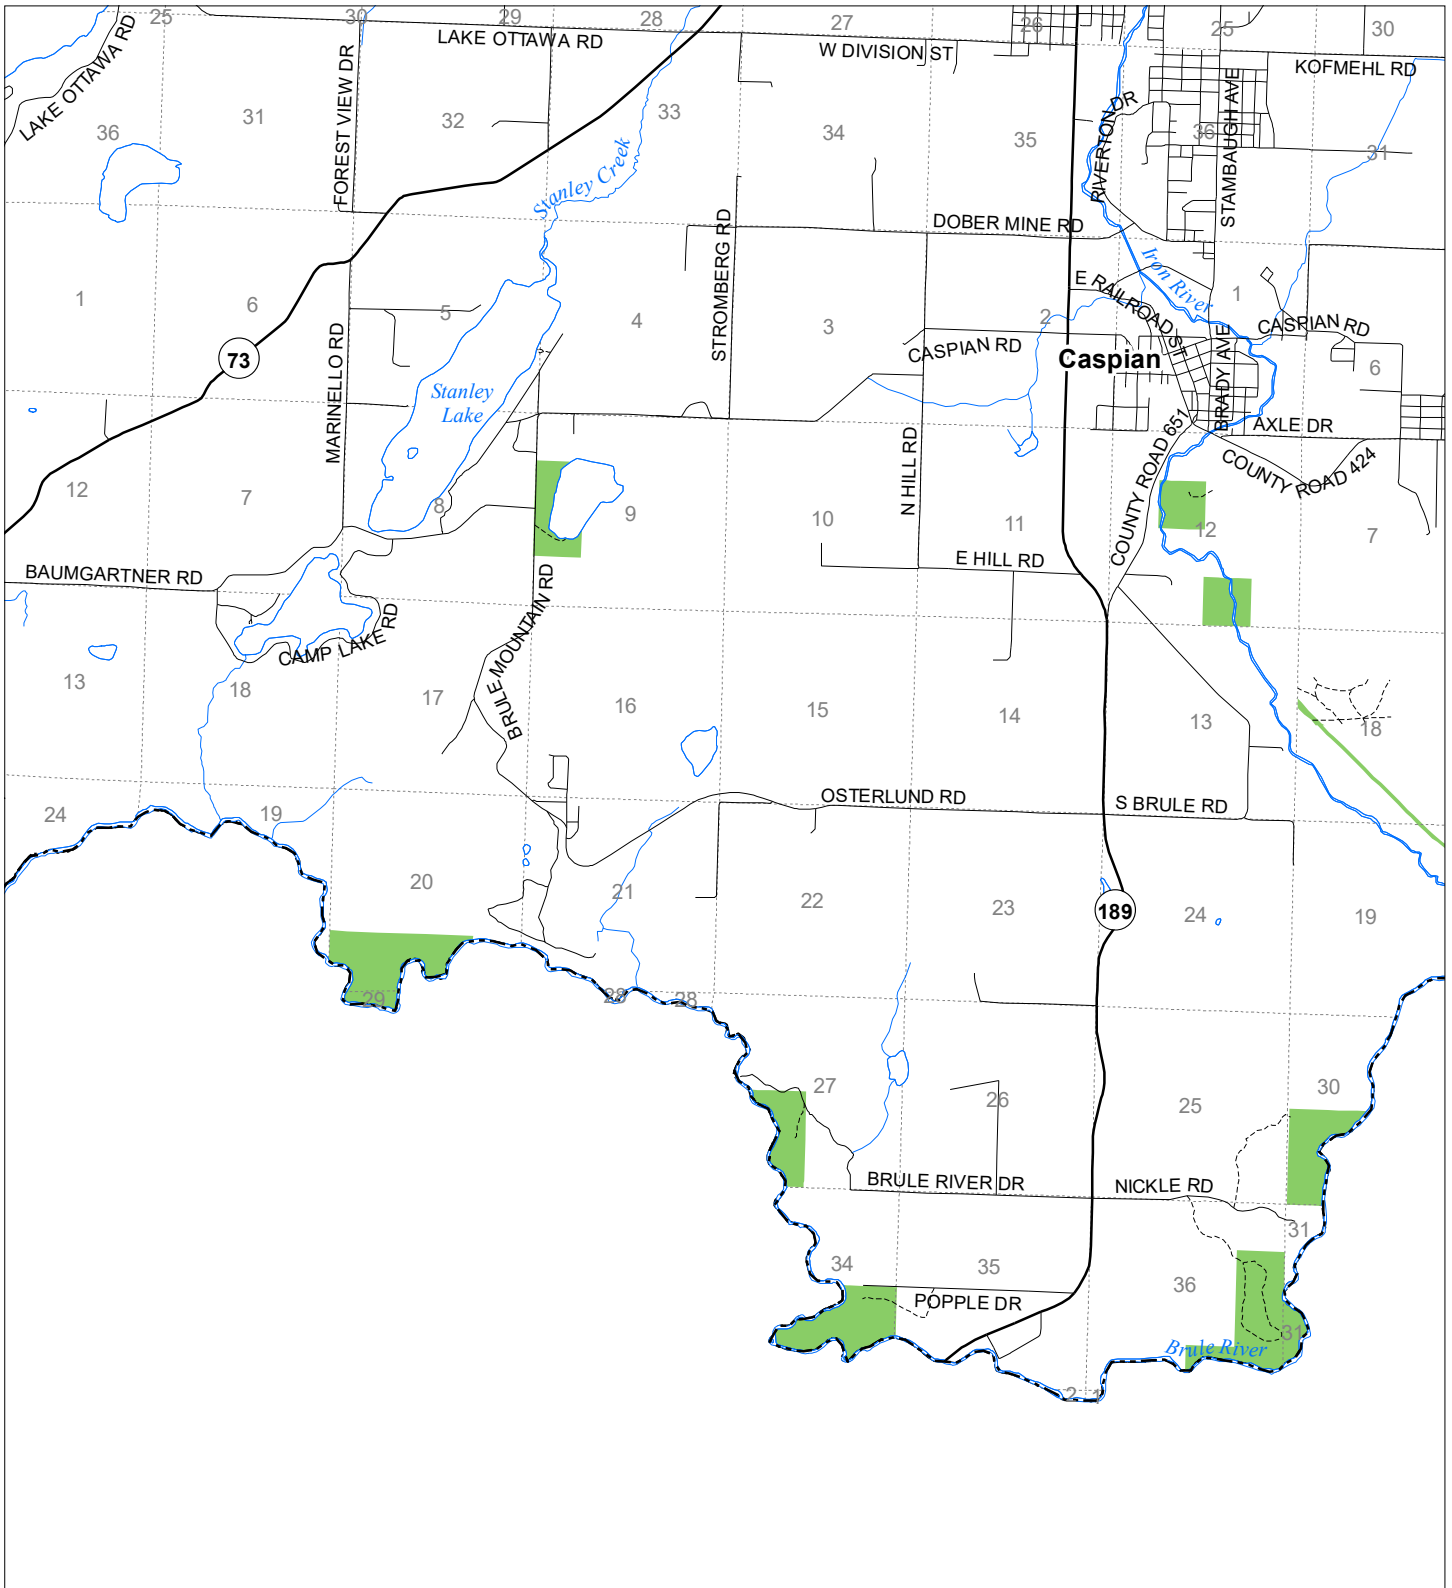

Fuelwood Collection Iron County T42N,R35W

- State land open to fuelwood collection
- State land closed to fuelwood collection

Effective: March 1, 2021

N
Miles
0 0.5 1

02/02/2021